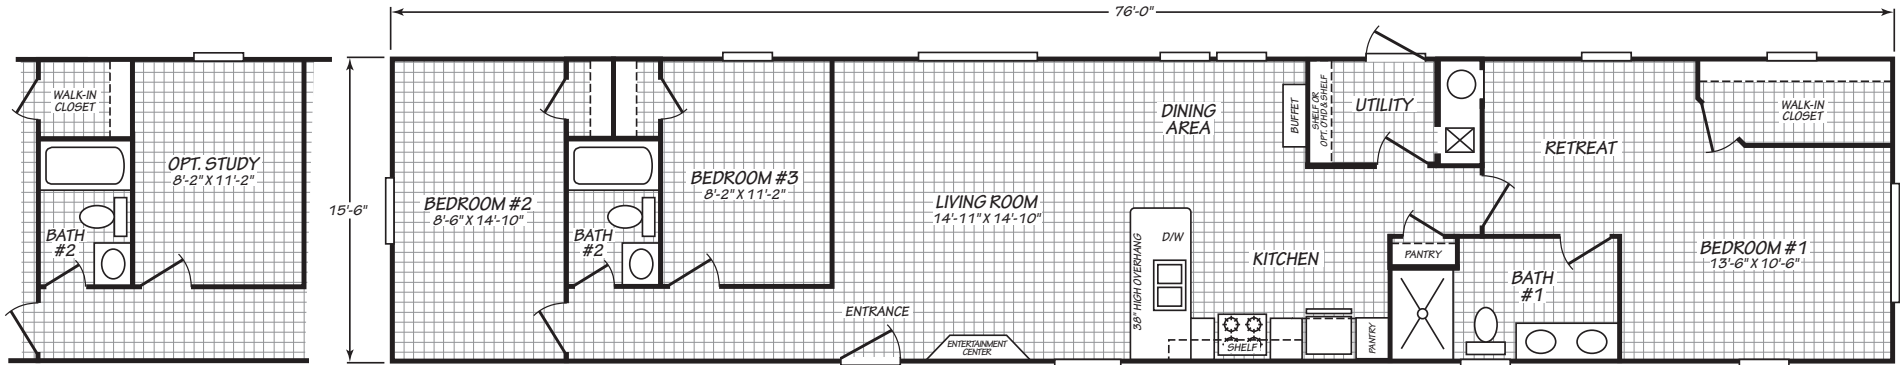

Glenarden

Blue Ridge Series

1,178 SQ. FT. (Approximate) 3 Bedroom, 2 Bath

Last Updated: 1-11-23

ALT. BEDROOM #2

FACTORY SELECT HOMES
1480 Northside Drive
Statesville, NC 28625

FactorySelectHomeCenter.com | 1-800-965-6842