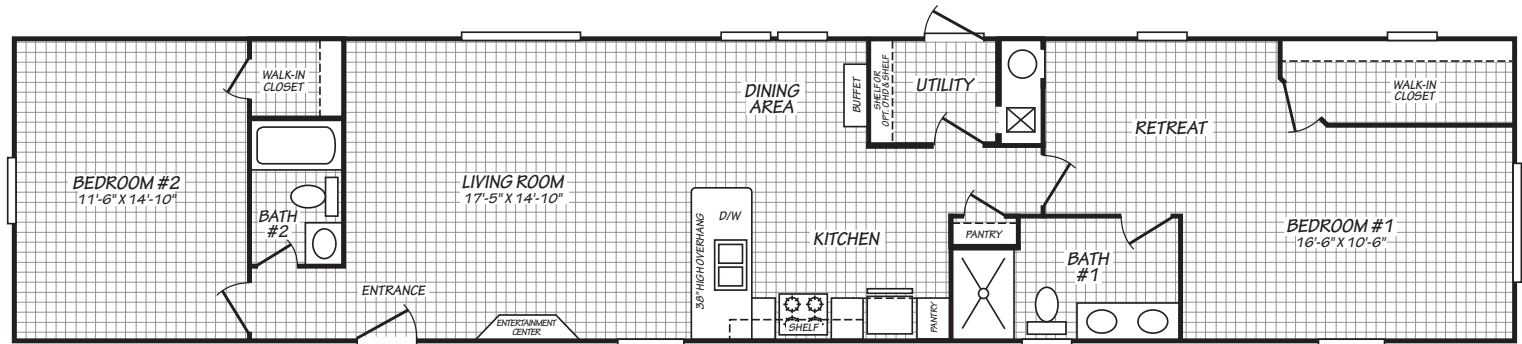

Glenarden

Blue Ridge Series

1,178 SQ. FT. (Approximate) 3 Bedroom, 2 Bath

Last Updated: 1-11-23

ALT. BEDROOM #2

FACTORY SELECT HOMES
1480 Northside Drive
Statesville, NC 28625

FactorySelectHomeCenter.com | 1-800-965-6842