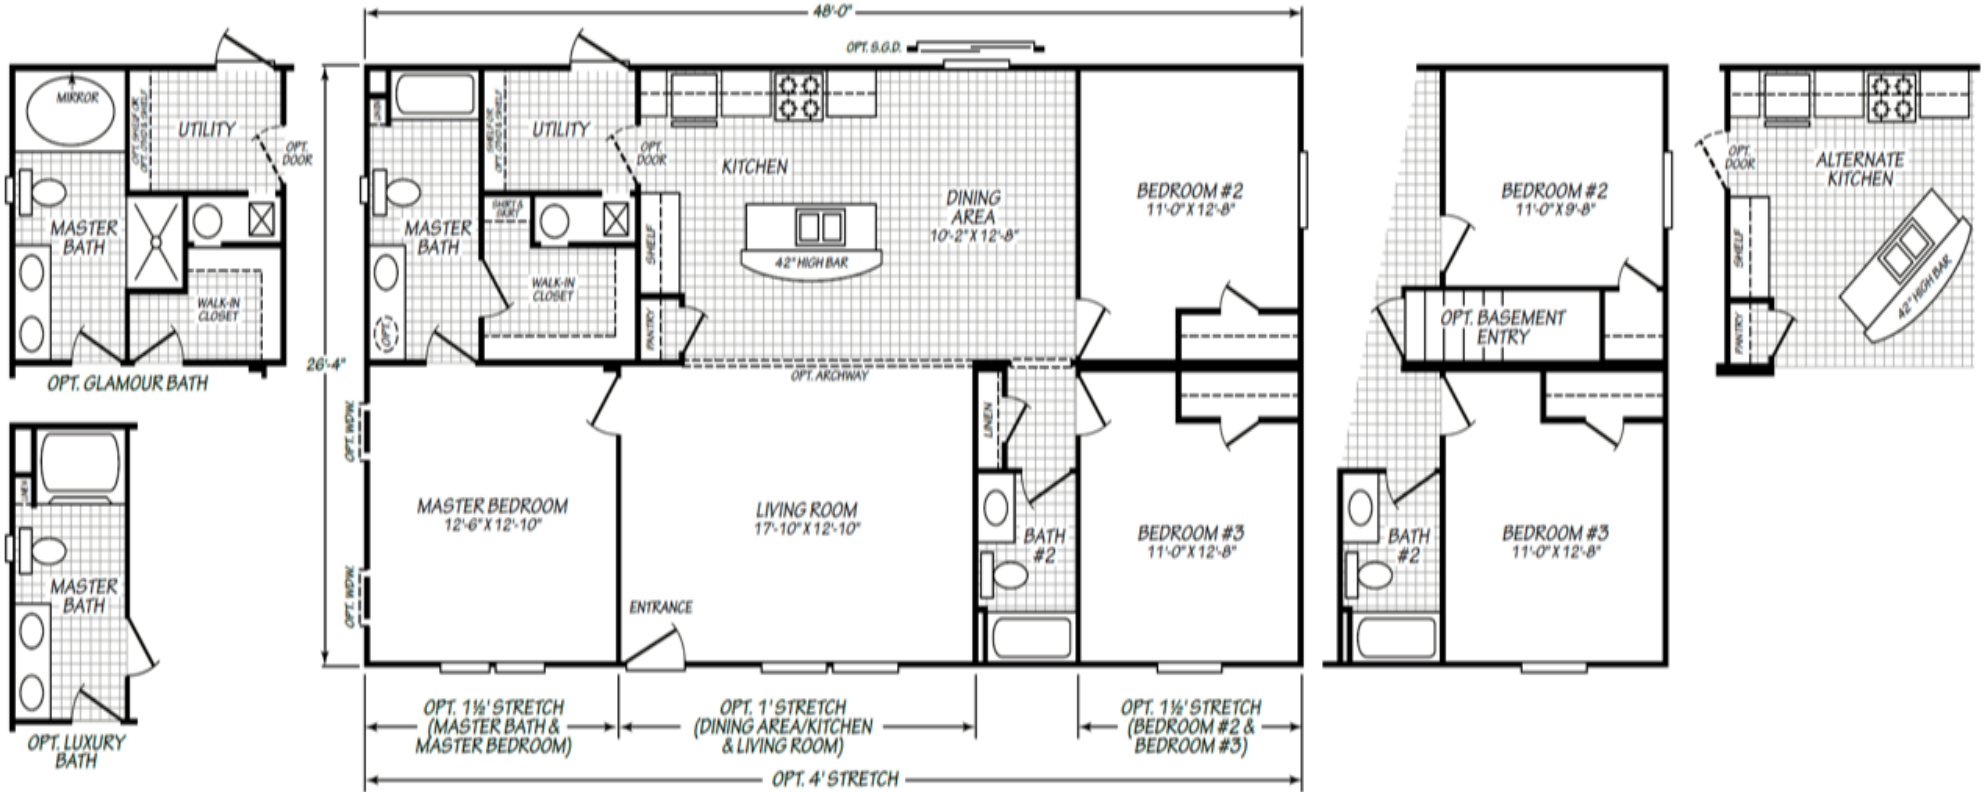

Fern Creek

Blue Ridge Multi-Wide Series

1,263 SQ. FT. (Approximate) 3 Bedroom, 2 Bath

Last Updated: 10-14-2020

FACTORY SELECT HOMES
1480 Northside Drive
Statesville, NC 28625

FactorySelectHomeCenter.com | 1-800-965-6842