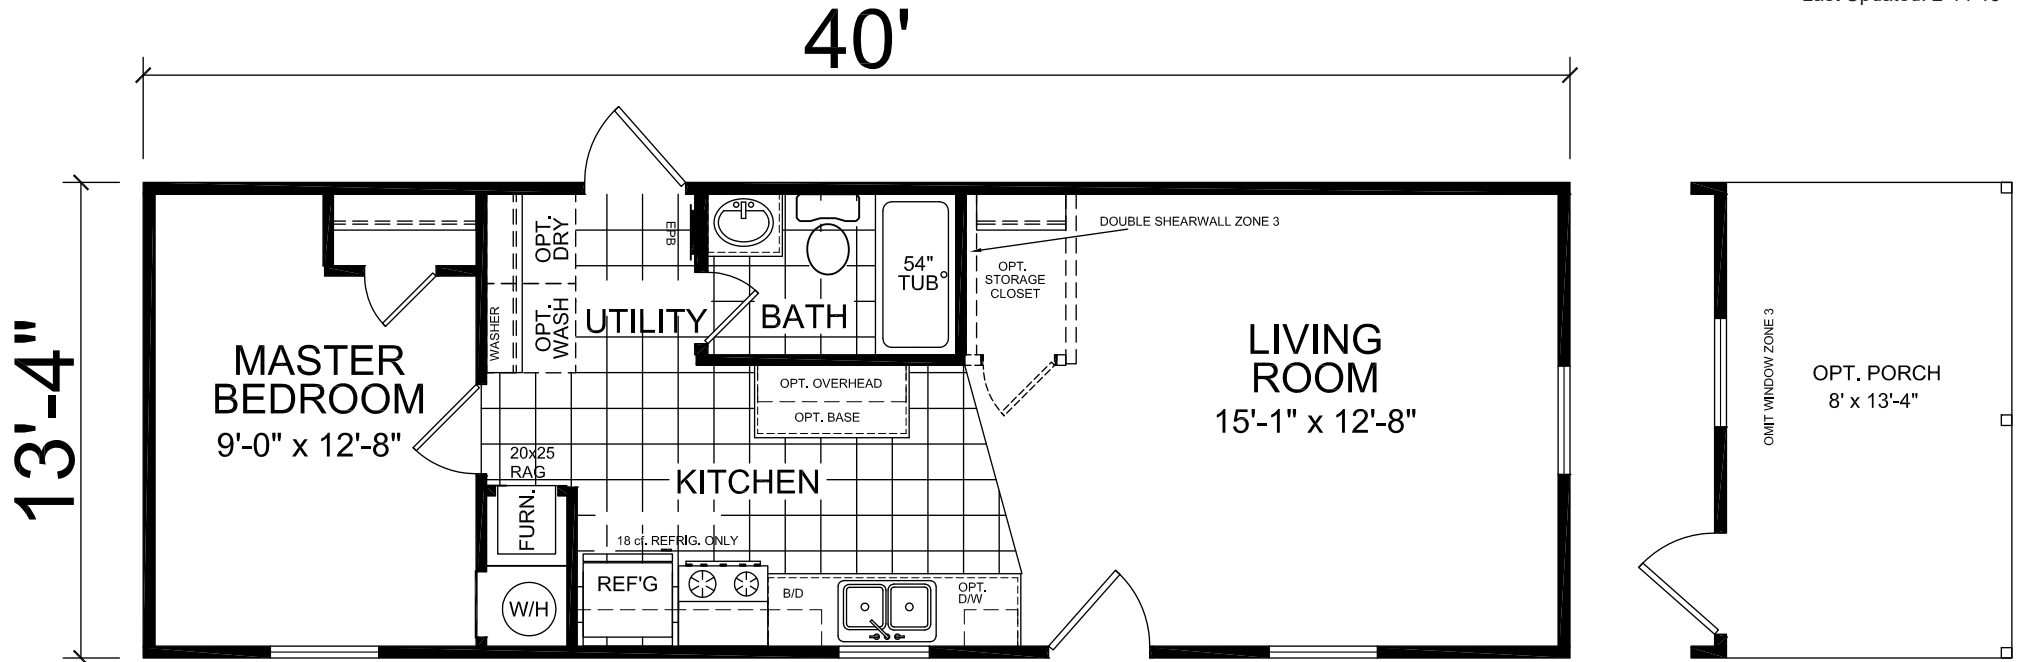

# FactorySelectHomes

1 Bedroom, 1 Bath  
Approx. 534 Sq. Ft.

Last Updated: 2-14-19

1480 Northside Drive  
Statesville, NC 28625

For Detailed Directions See Map On Our Website

I authorize Factory Expo Homes to build my house, per this plan.