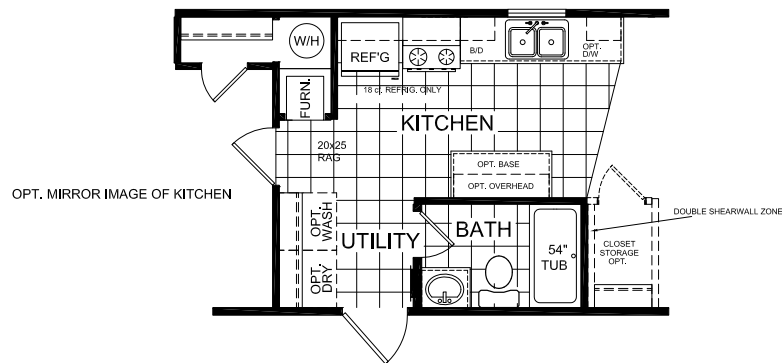

# FactorySelectHomes

1 Bedroom, 1 Bath  
Approx. 534 Sq. Ft.

Last Updated: 2-14-19

1480 Northside Drive  
Statesville, NC 28625

For Detailed Directions See Map On Our Website

I authorize Factory Expo Homes to build my house, per this plan.