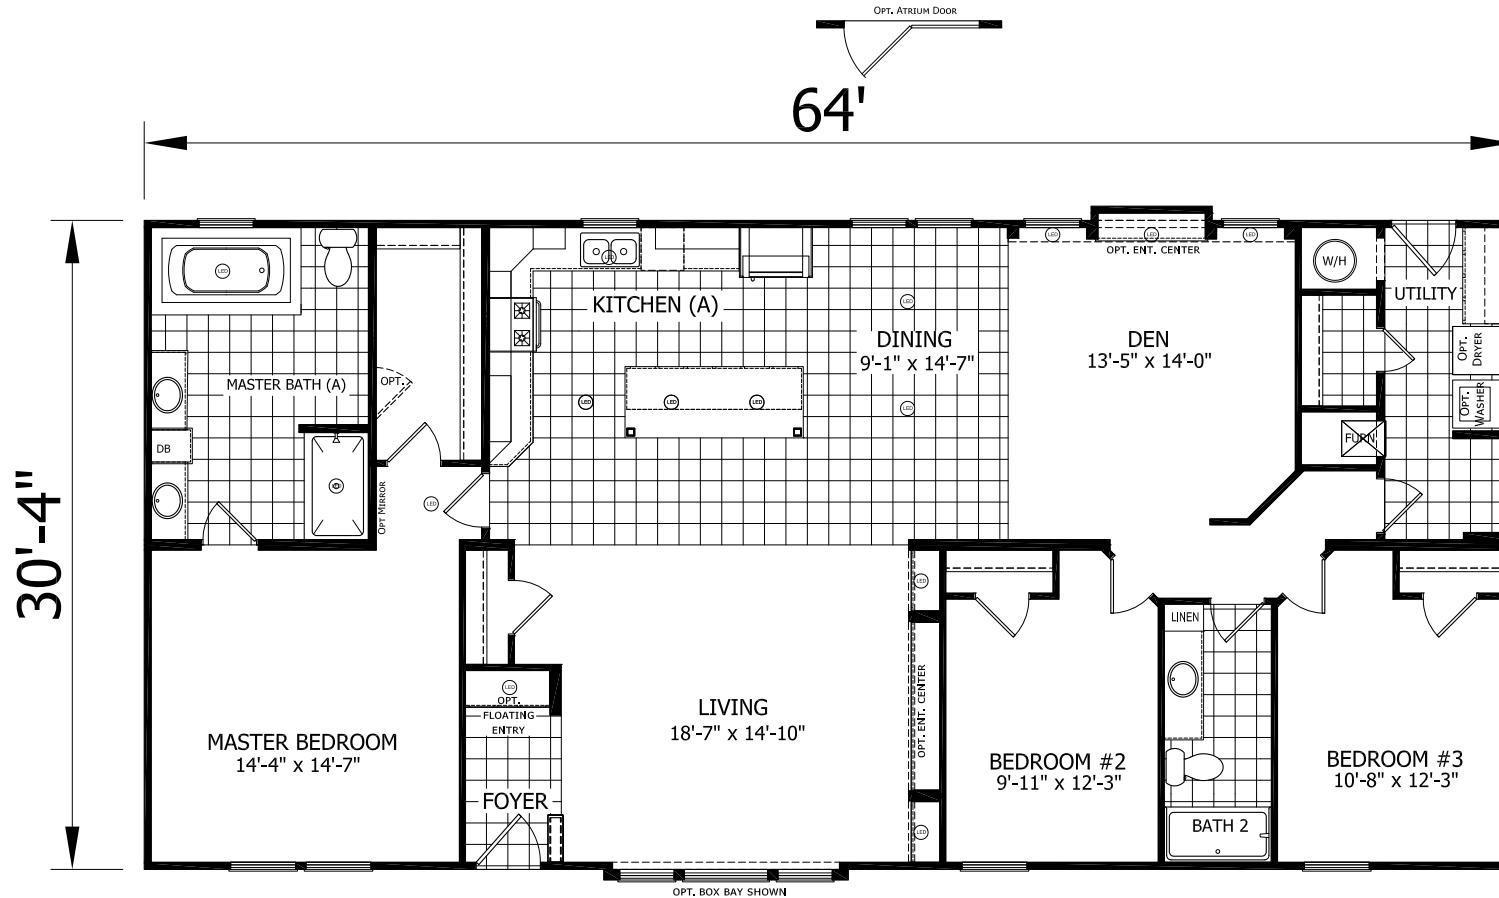

# FactorySelectHomes

3 Bedrooms, 2 Baths  
Approx. 1,957 Sq. Ft.

Last Updated: 2-14-19

I authorize Factory Expo Homes to build my house, per this plan.

X \_\_\_\_\_  
Customer Signature/Date

1-800-965-6842 www.FactorySelectHomeCenter.com 1-800-965-6842 www.FactorySelectHomeCenter.com