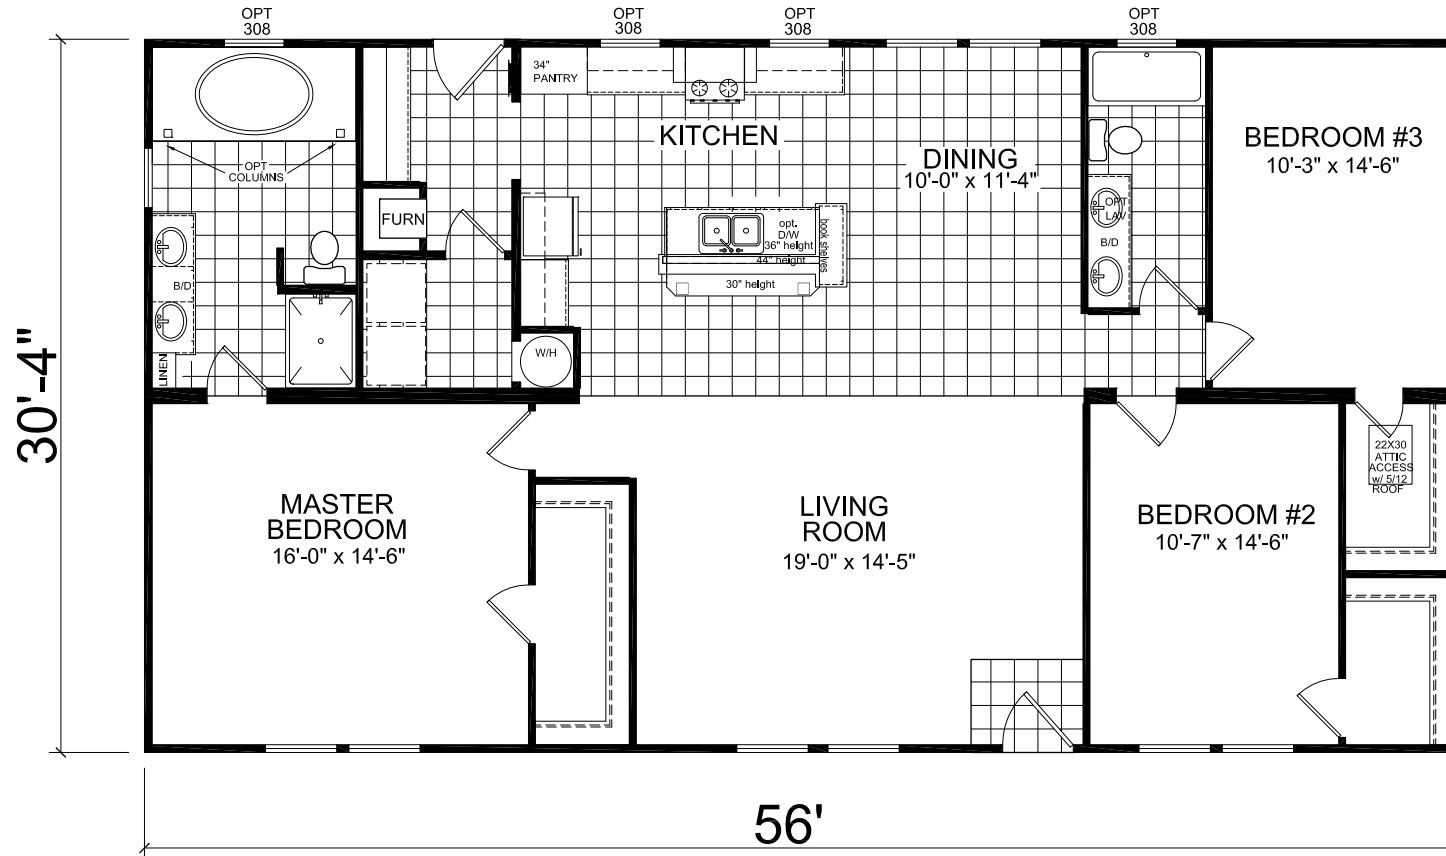

# FactorySelectHomes

**3 Bedrooms, 2 Baths**  
**Approx. 1,698 Sq. Ft.**

Last Updated: 2-14-19

I authorize Factory Expo Homes to build my house, per this plan.  
X \_\_\_\_\_  
Customer Signature/Date

**1-800-965-6842 www.FactorySelectHomeCenter.com 1-800-965-6842 www.FactorySelectHomeCenter.com**