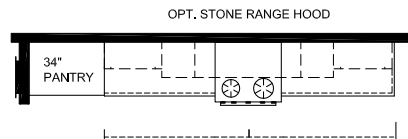

# FactorySelectHomes

**3 Bedrooms, 2 Baths**  
**Approx. 1,698 Sq. Ft.**

Last Updated: 2-14-19

I authorize Factory Expo Homes to build my house, per this plan.  
X \_\_\_\_\_  
Customer Signature/Date

**1-800-965-6842 www.FactorySelectHomeCenter.com 1-800-965-6842 www.FactorySelectHomeCenter.com**