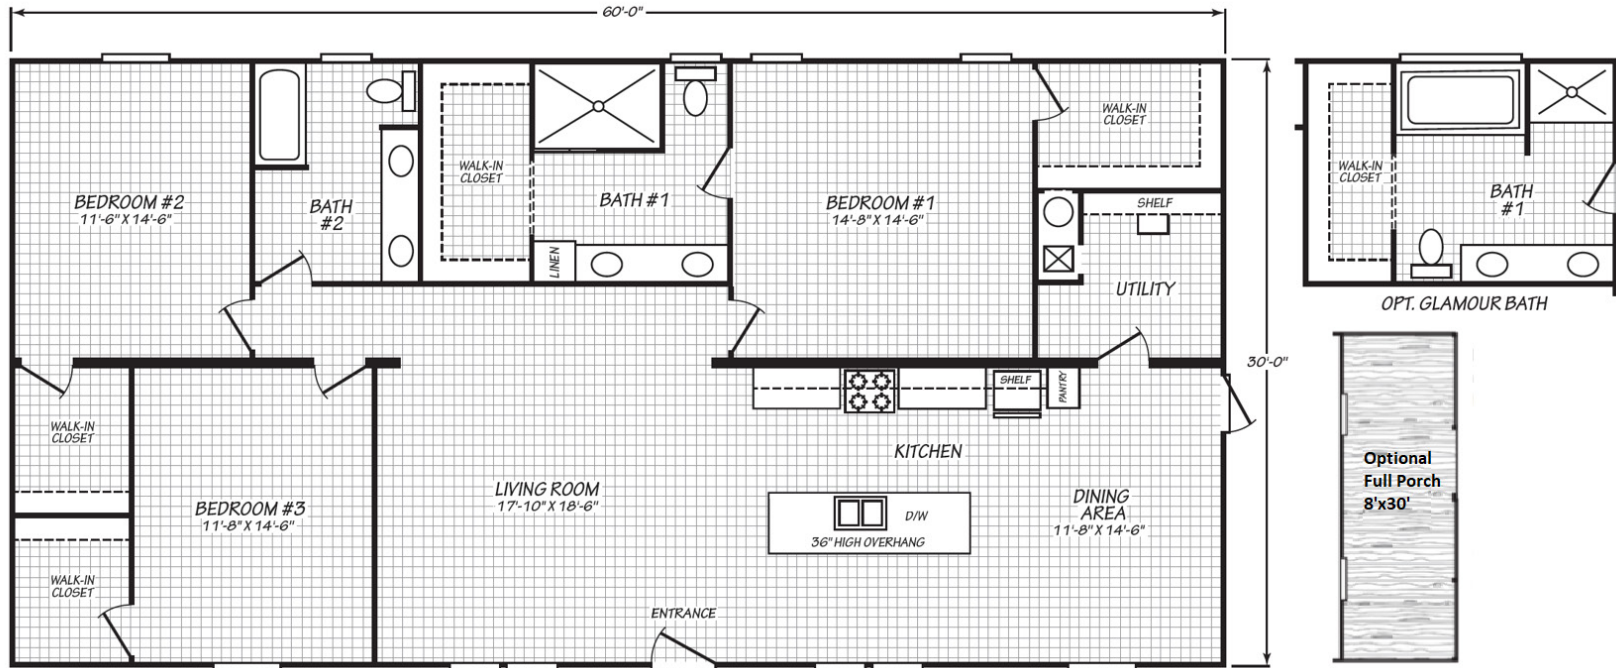

# Coolemee

Blue Ridge Series

1,800 SQ. FT. (Approximate) 3 Bedroom, 2 Bath

Last Updated: 12-7-23

**FACTORY SELECT HOMES**  
1480 Northside Drive  
Statesville, NC 28625

**FactorySelectHomeCenter.com | 1-800-965-6842**