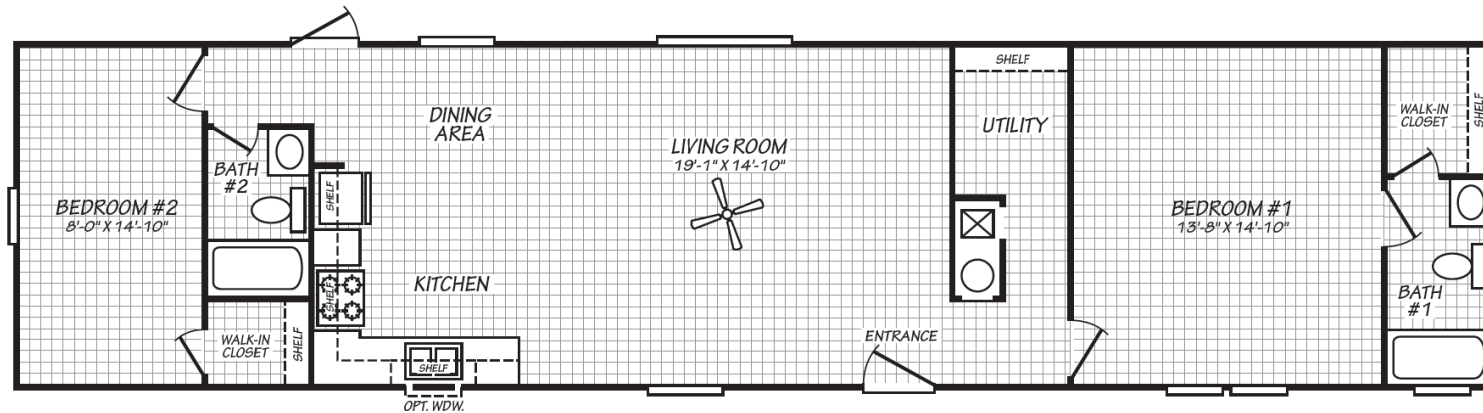

# Chantilly

Blue Ridge Series

1,023 SQ. FT. (Approximate) 3 Bedroom, 2 Bath

Last Updated: 6-28-24

ALT. BEDROOM #2 PLAN

**FACTORY SELECT HOMES**  
1480 Northside Drive  
Statesville, NC 28625

**FactorySelectHomeCenter.com | 1-800-965-6842**