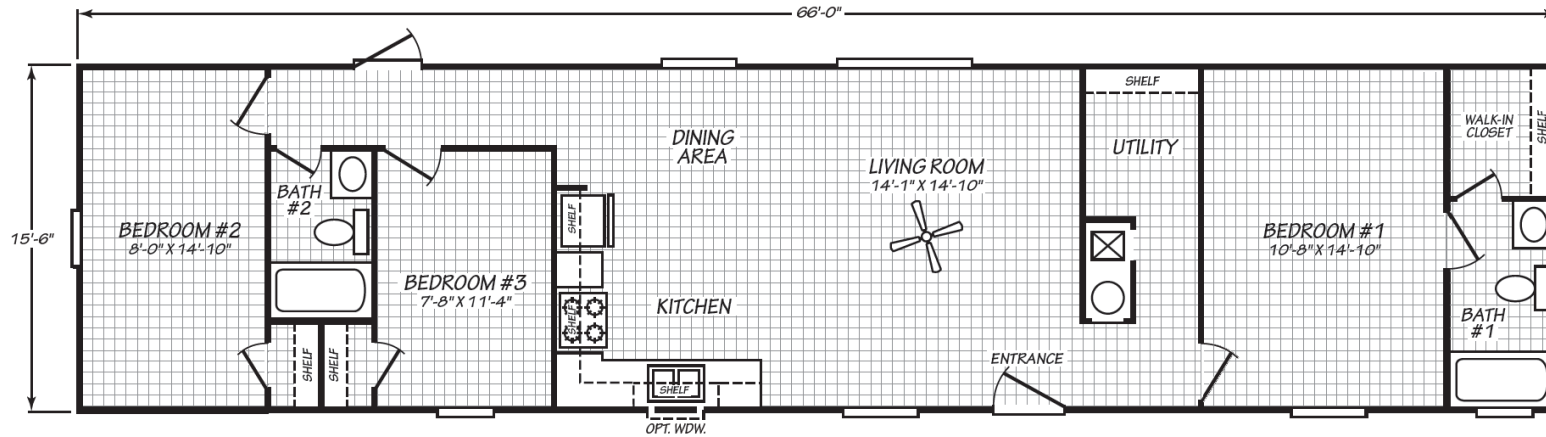

# Chantilly

Blue Ridge Series

1,023 SQ. FT. (Approximate) 3 Bedroom, 2 Bath

Last Updated: 6-28-24

ALT. BEDROOM #2 PLAN

**FACTORY SELECT HOMES**  
1480 Northside Drive  
Statesville, NC 28625

**FactorySelectHomeCenter.com | 1-800-965-6842**