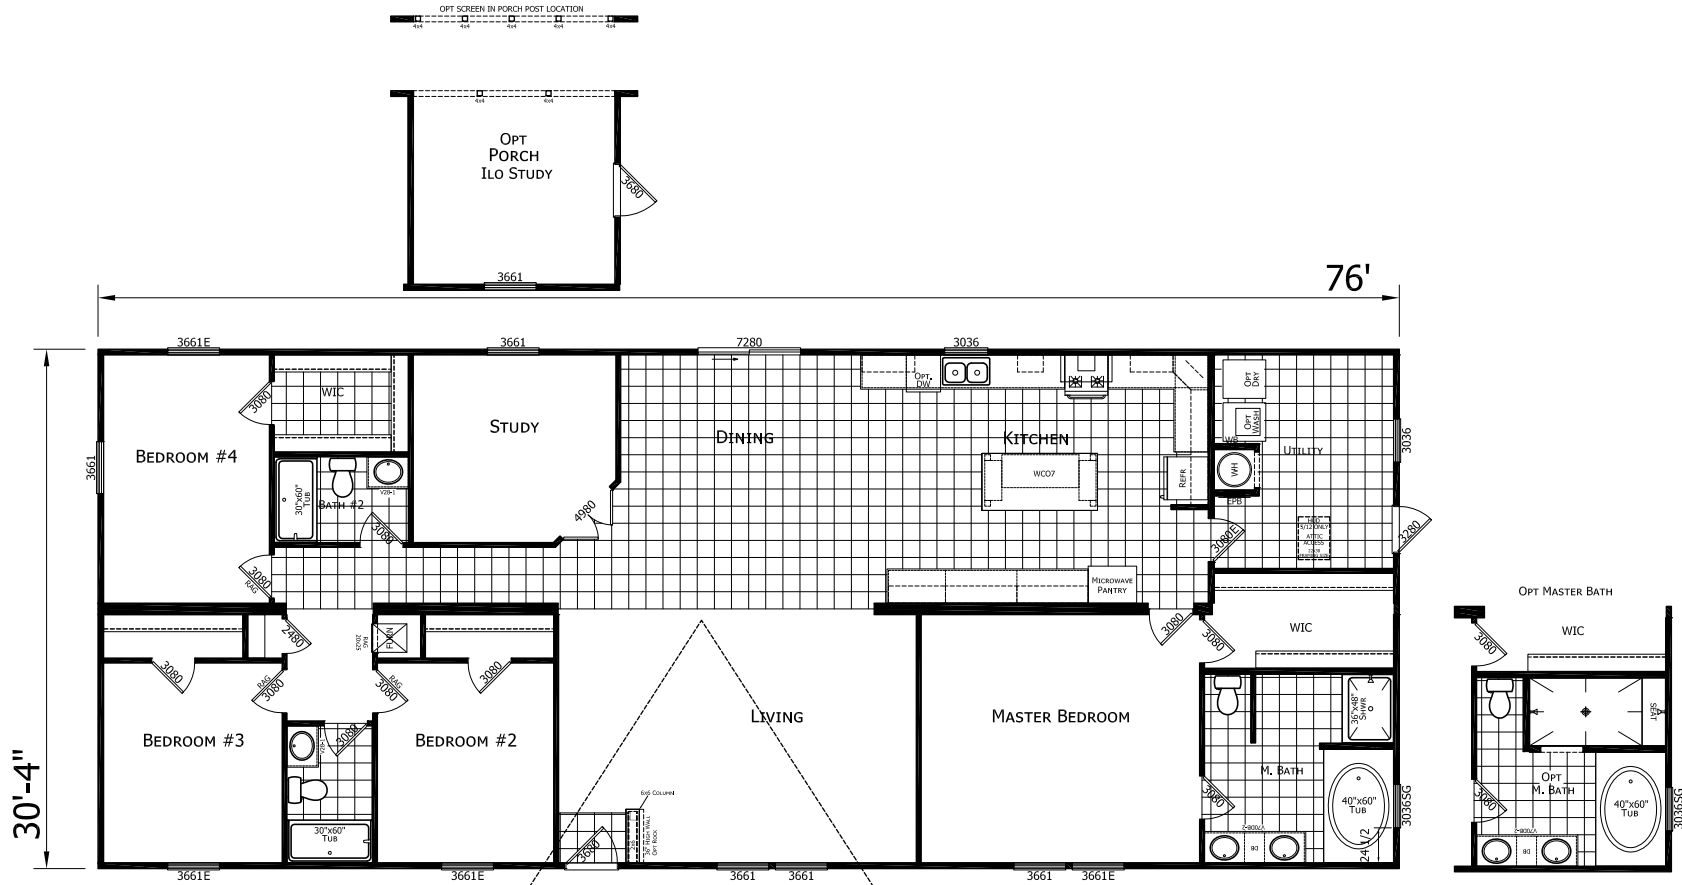

Carlman

Dutch Elite Housing Series

2,305 SQ. FT. (Approximate) 4 Bedroom, 3 Bath

Last Updated: 9-14-22

FACTORY EXPO HOME CENTERS
 115 Titan Roberts Rd.
 Lillington, NC 27546

FBHExpo.com | 1-800-504-3238

IMPORTANT: Alta Cima Corp reserves the right to modify, cancel or substitute products or features of this event at any time without prior notice or obligation. Pictures and other promotional materials are representative and may depict or contain floor plans, square footages, elevations, options, upgrades, extra design features, decorations, floor coverings, specialty light fixtures, custom paint and wall coverings, window treatments, landscaping, sound and alarm systems, furnishings, appliances, and other designer/decorator features and amenities that are not included as part of the home and/or may not be available at all locations. Home, pricing and community information is subject to change, and homes to prior sale, at any time without notice or obligation. ©2020 Alta Cima Corp. All rights reserved.