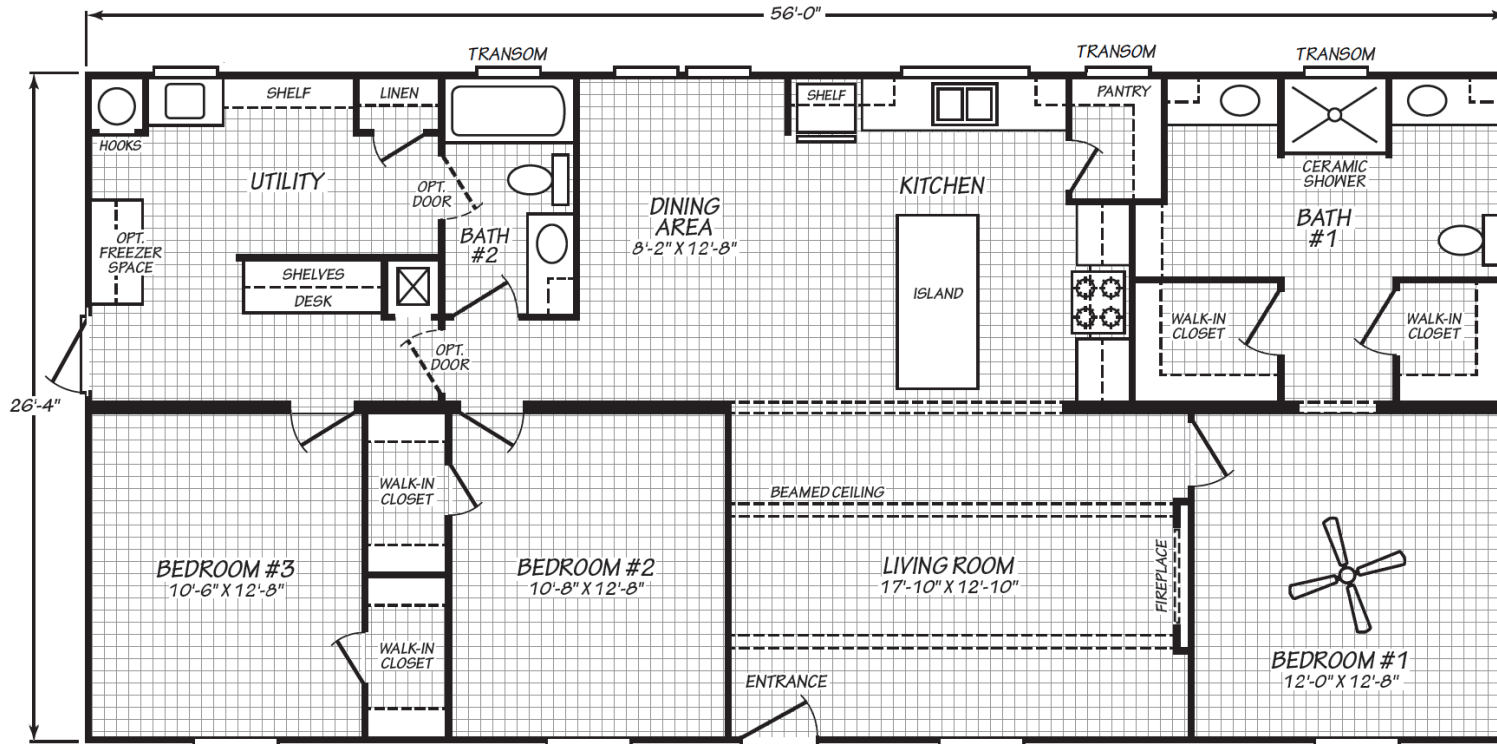

# Broadman

Blue Ridge Series

1,474 SQ. FT. (Approximate) 3 Bedroom, 2 Bath

Last Updated: 10-23-23

**FACTORY SELECT HOMES**  
1480 Northside Drive  
Statesville, NC 28625

**FactorySelectHomeCenter.com | 1-800-965-6842**