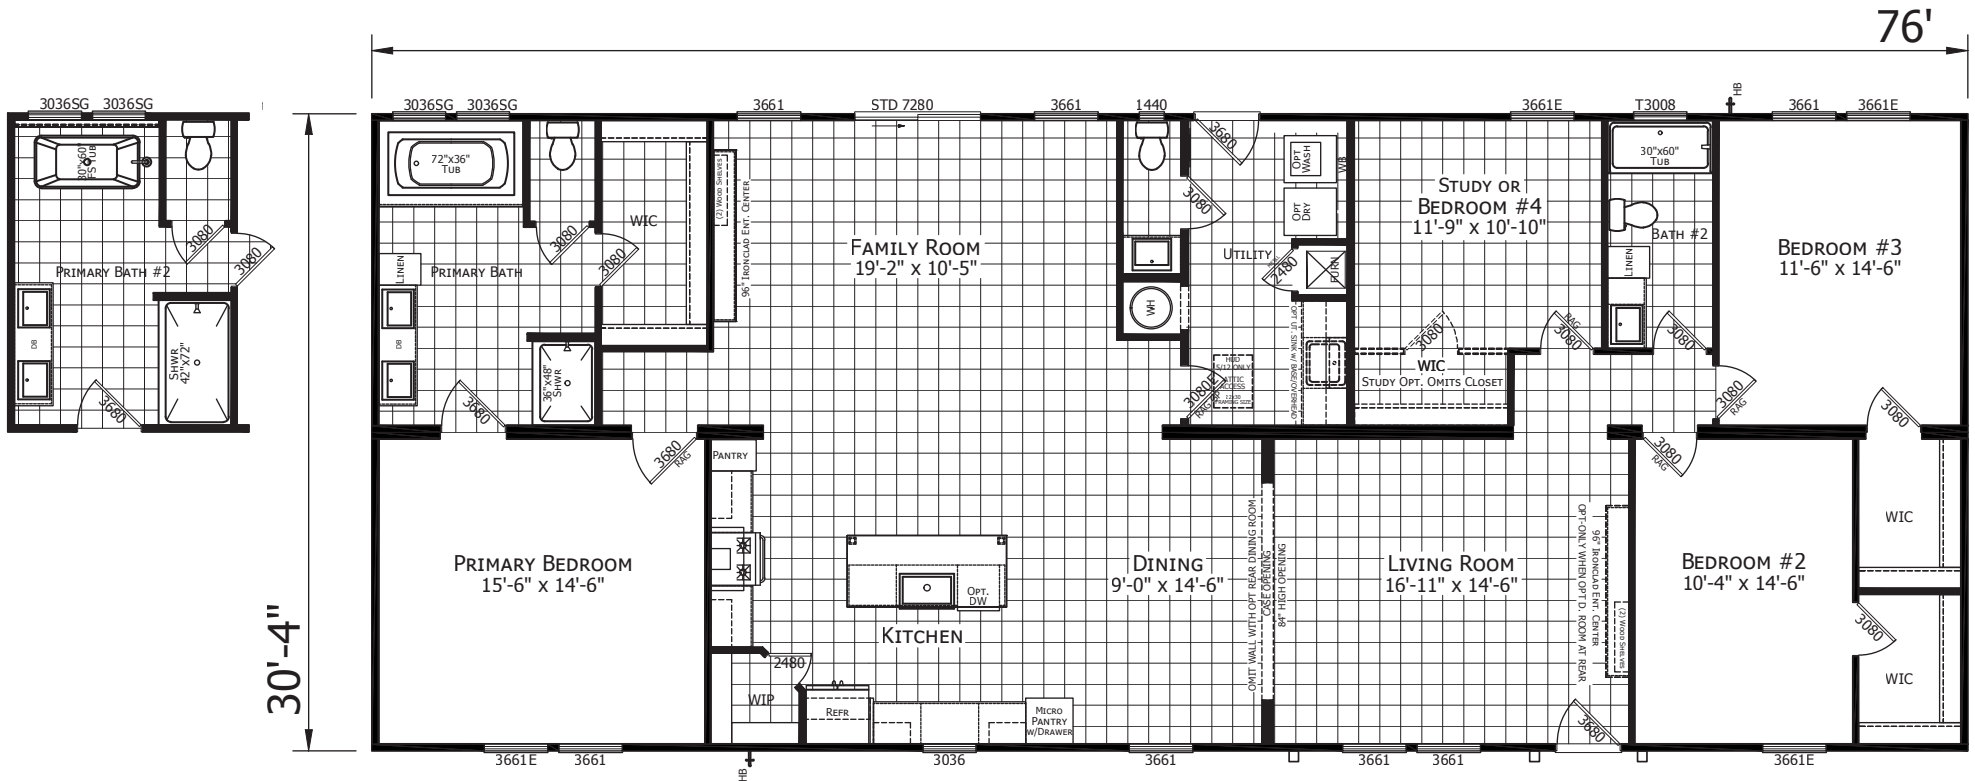

Branham

Ironclad Collection

2,305 SQ. FT. (Approximate) 4 Bedroom, 2.5 Bath

Last Updated: 11-12-24

FACTORY SELECT HOMES

1480 Northside Drive
Statesville, NC 28625

FactorySelectHomeCenter.com | 1-800-965-6842