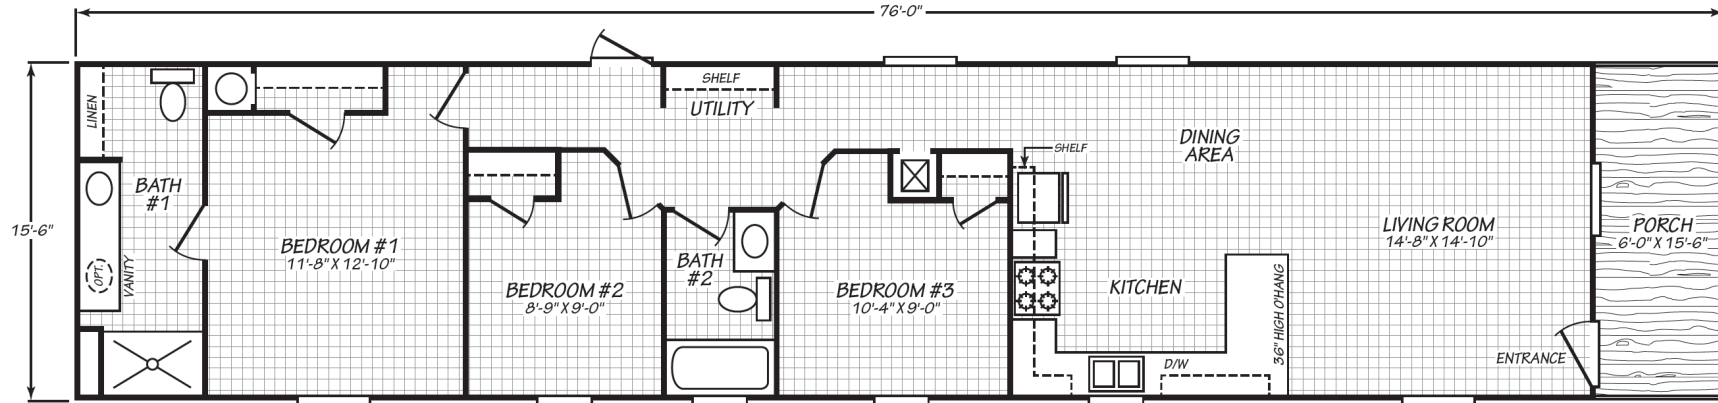

# Bracey

Blue Ridge Series

1,085 SQ. FT. (Approximate) 3 Bedroom, 2 Bath

Last Updated: 11-28-23

OPT. 2 BEDROOM PLAN

**FACTORY SELECT HOMES**  
1480 Northside Drive  
Statesville, NC 28625

**FactorySelectHomeCenter.com | 1-800-965-6842**