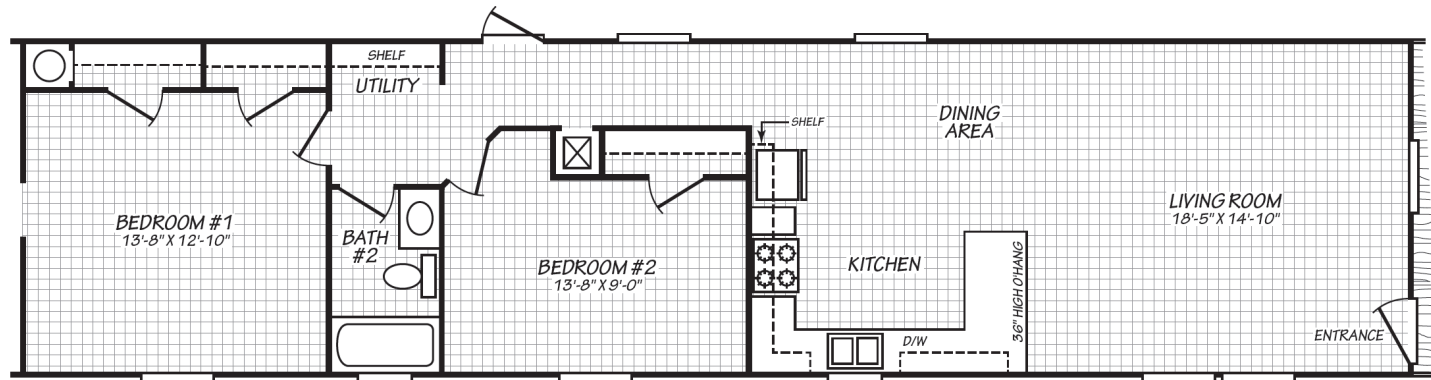

# Bracey

Blue Ridge Series

1,085 SQ. FT. (Approximate) 3 Bedroom, 2 Bath

Last Updated: 11-28-23

OPT. 2 BEDROOM PLAN

**FACTORY SELECT HOMES**  
1480 Northside Drive  
Statesville, NC 28625

**FactorySelectHomeCenter.com | 1-800-965-6842**