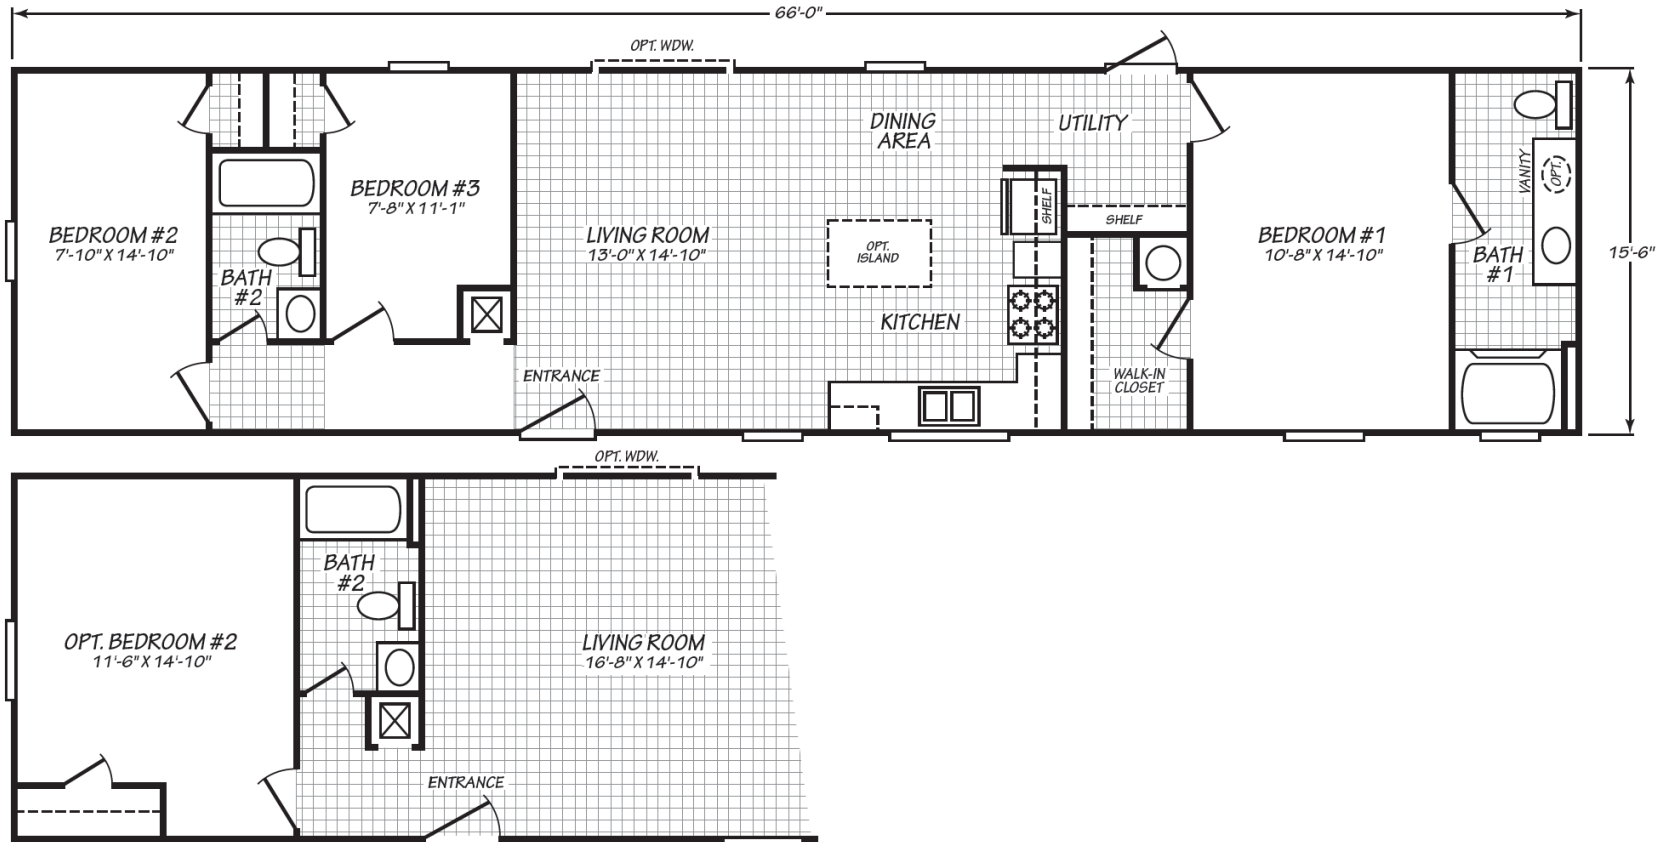

Betts

Blue Ridge Series

1,023 SQ. FT. (Approximate) 3 Bedroom, 2 Bath

Last Updated: 4-18-24

FACTORY SELECT HOMES
 1480 Northside Drive
 Statesville, NC 28625

FactorySelectHomeCenter.com | 1-800-965-6842

IMPORTANT: Alta Cima Corp reserves the right to modify, cancel or substitute products or features of this event at any time without prior notice or obligation. Pictures and other promotional materials are representative and may depict or contain floor plans, square footages, elevations, options, upgrades, extra design features, decorations, floor coverings, specialty light fixtures, custom paint and wall coverings, window treatments, landscaping, sound and alarm systems, furnishings, appliances, and other designer/decorator features and amenities that are not included as part of the home and/or may not be available at all locations. Home, pricing and community information is subject to change, and homes to prior sale, at any time without notice or obligation. ©2020 Alta Cima Corp. All rights reserved.