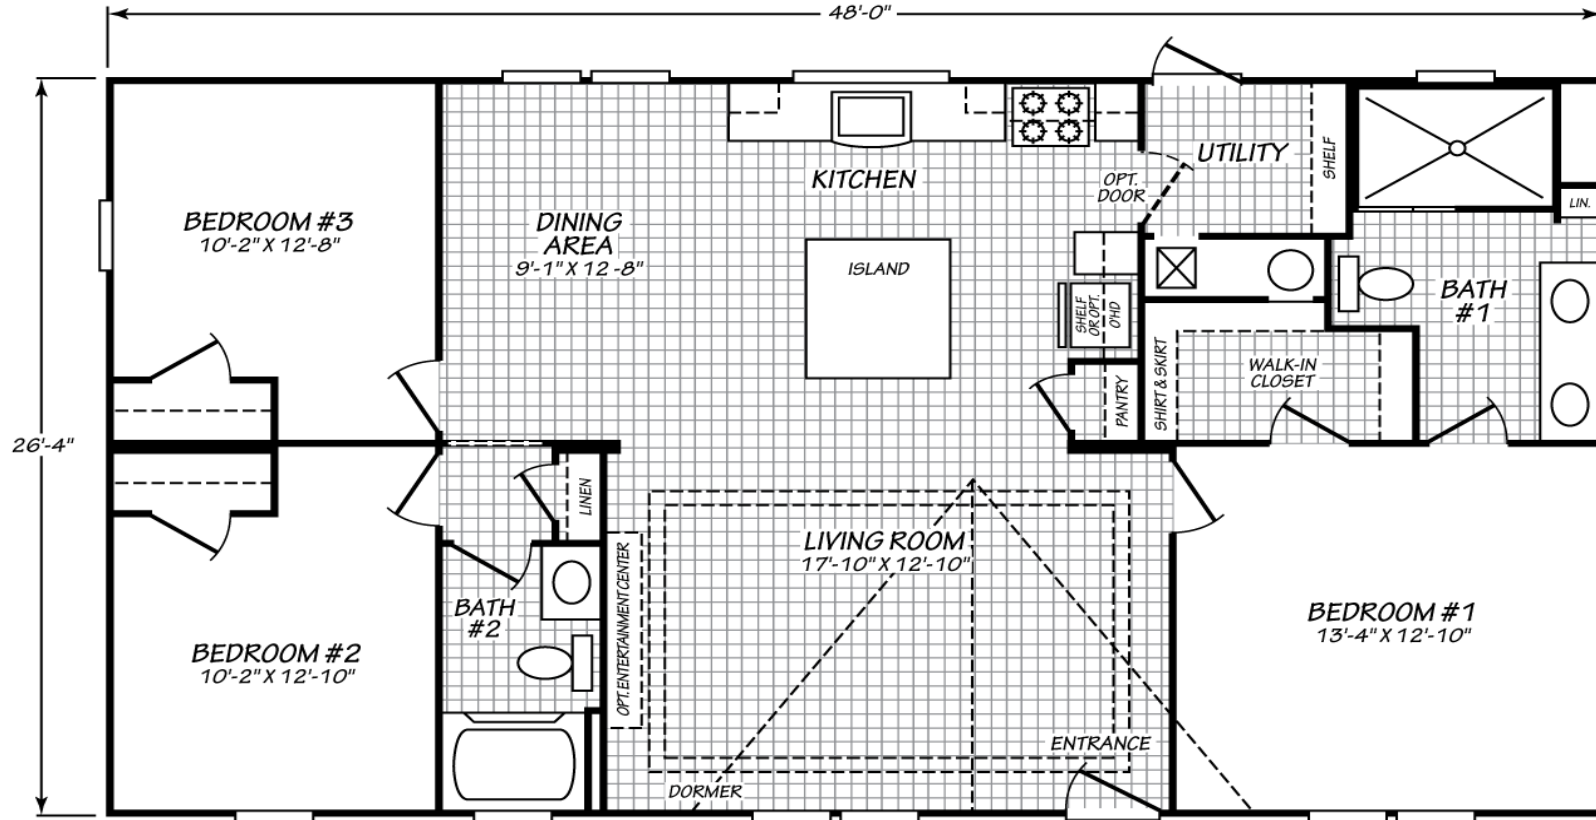

Berkshire

Blue Ridge Multi-Wide Series

1,264 SQ. FT. (Approximate) 3 Bedroom, 2 Bath

Last Updated: 10-14-2020

FACTORY SELECT HOMES
 1480 Northside Drive
 Statesville, NC 28625

FactorySelectHomeCenter.com | 1-800-965-6842