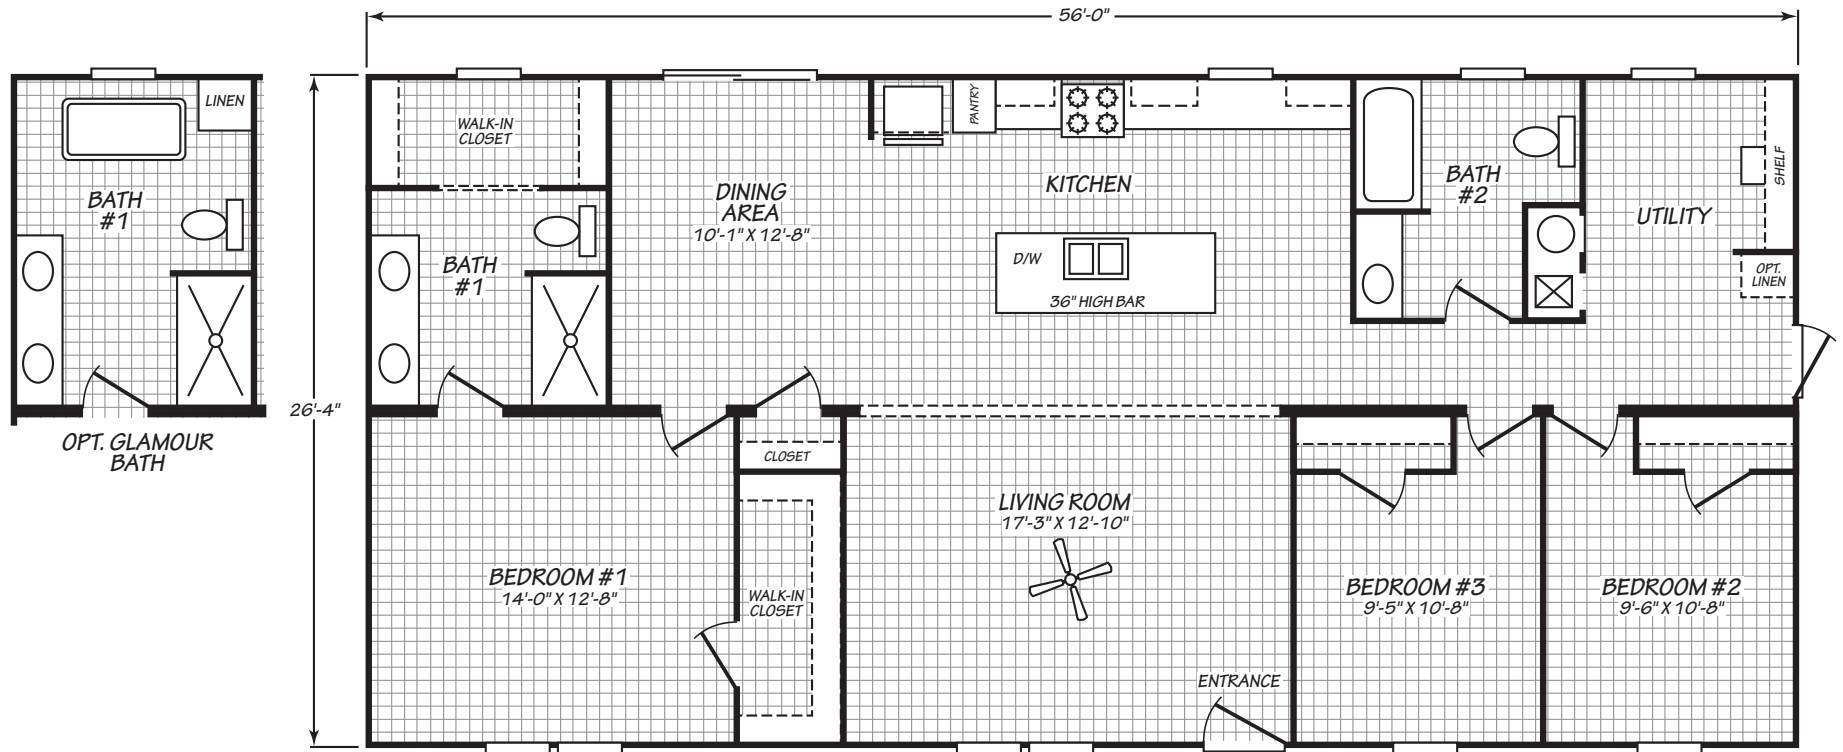

Bayley

Blue Ridge Series

1,474 SQ. FT. (Approximate) 3 Bedroom, 2 Bath

Last Updated: 4-2-24

FACTORY SELECT HOMES
1480 Northside Drive
Statesville, NC 28625

FactorySelectHomeCenter.com | 1-800-965-6842

IMPORTANT: Alta Cima Corp reserves the right to modify, cancel or substitute products or features of this event at any time without prior notice or obligation. Pictures and other promotional materials are representative and may depict or contain floor plans, square footages, elevations, options, upgrades, extra design features, decorations, floor coverings, specialty light fixtures, custom paint and wall coverings, window treatments, landscaping, sound and alarm systems, furnishings, appliances, and other designer/decorator features and amenities that are not included as part of the home and/or may not be available at all locations. Home, pricing and community information is subject to change, and homes to prior sale, at any time without notice or obligation. ©2020 Alta Cima Corp. All rights reserved.