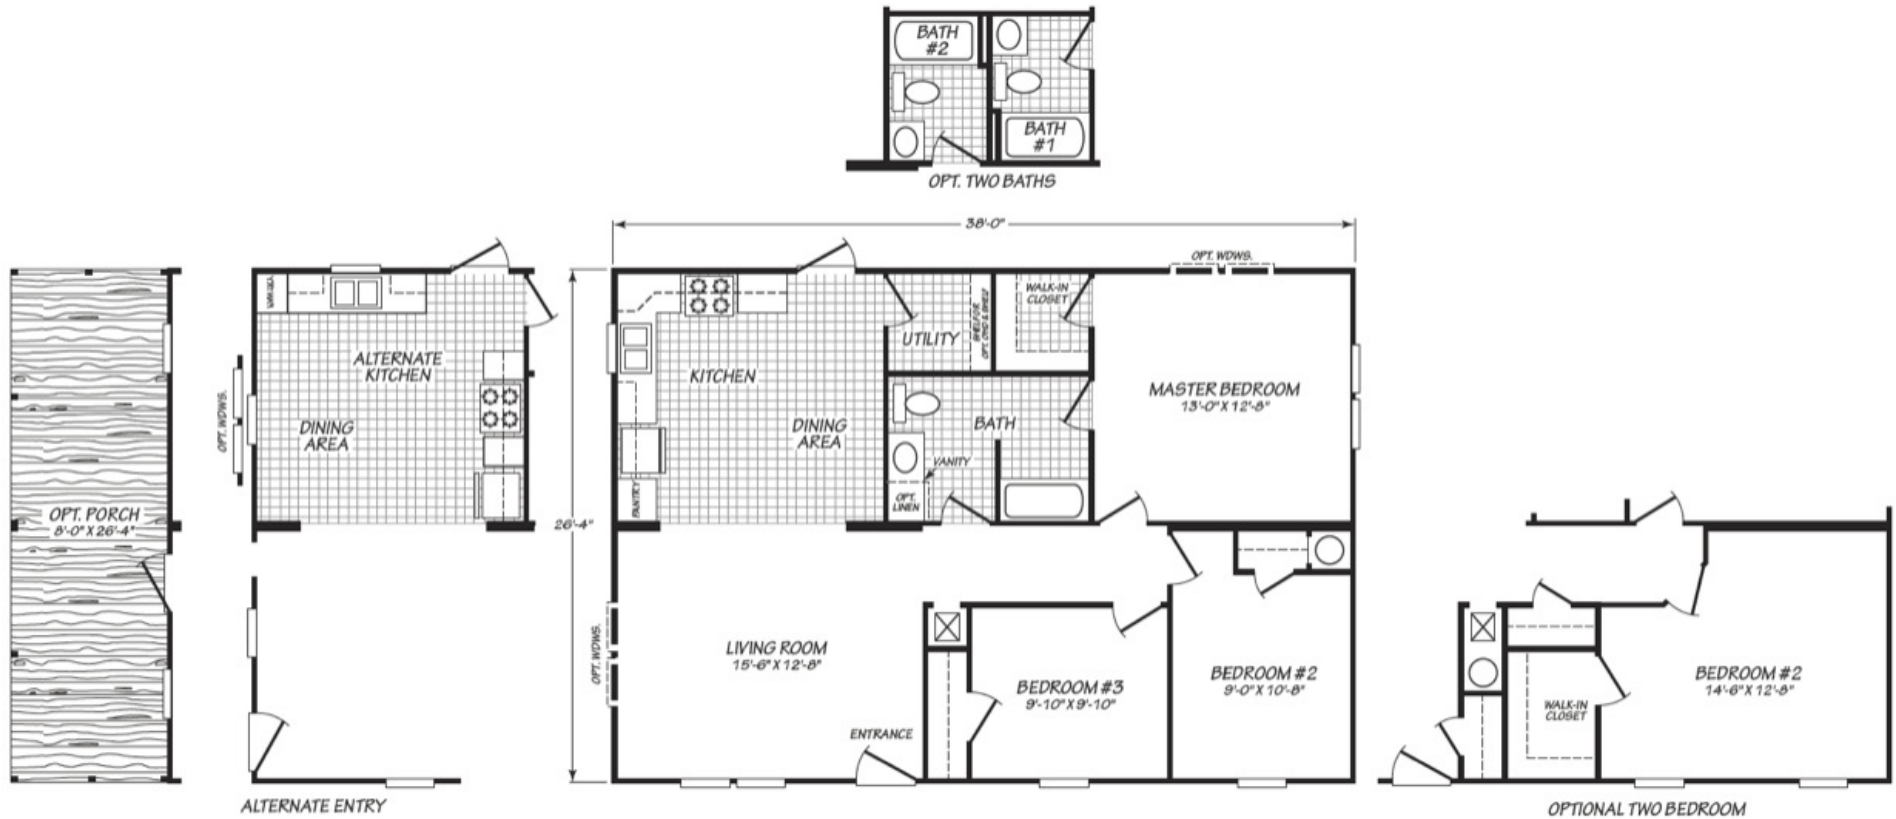

Barnbridge

Blue Ridge Multi-Wide Series

1,000 SQ. FT. (Approximate) 3 Bedroom, 1 Bath

Last Updated: 6-4-20

FACTORY SELECT HOMES
1480 Northside Drive
Statesville, NC 28625

FactorySelectHomeCenter.com | 1-800-965-6842