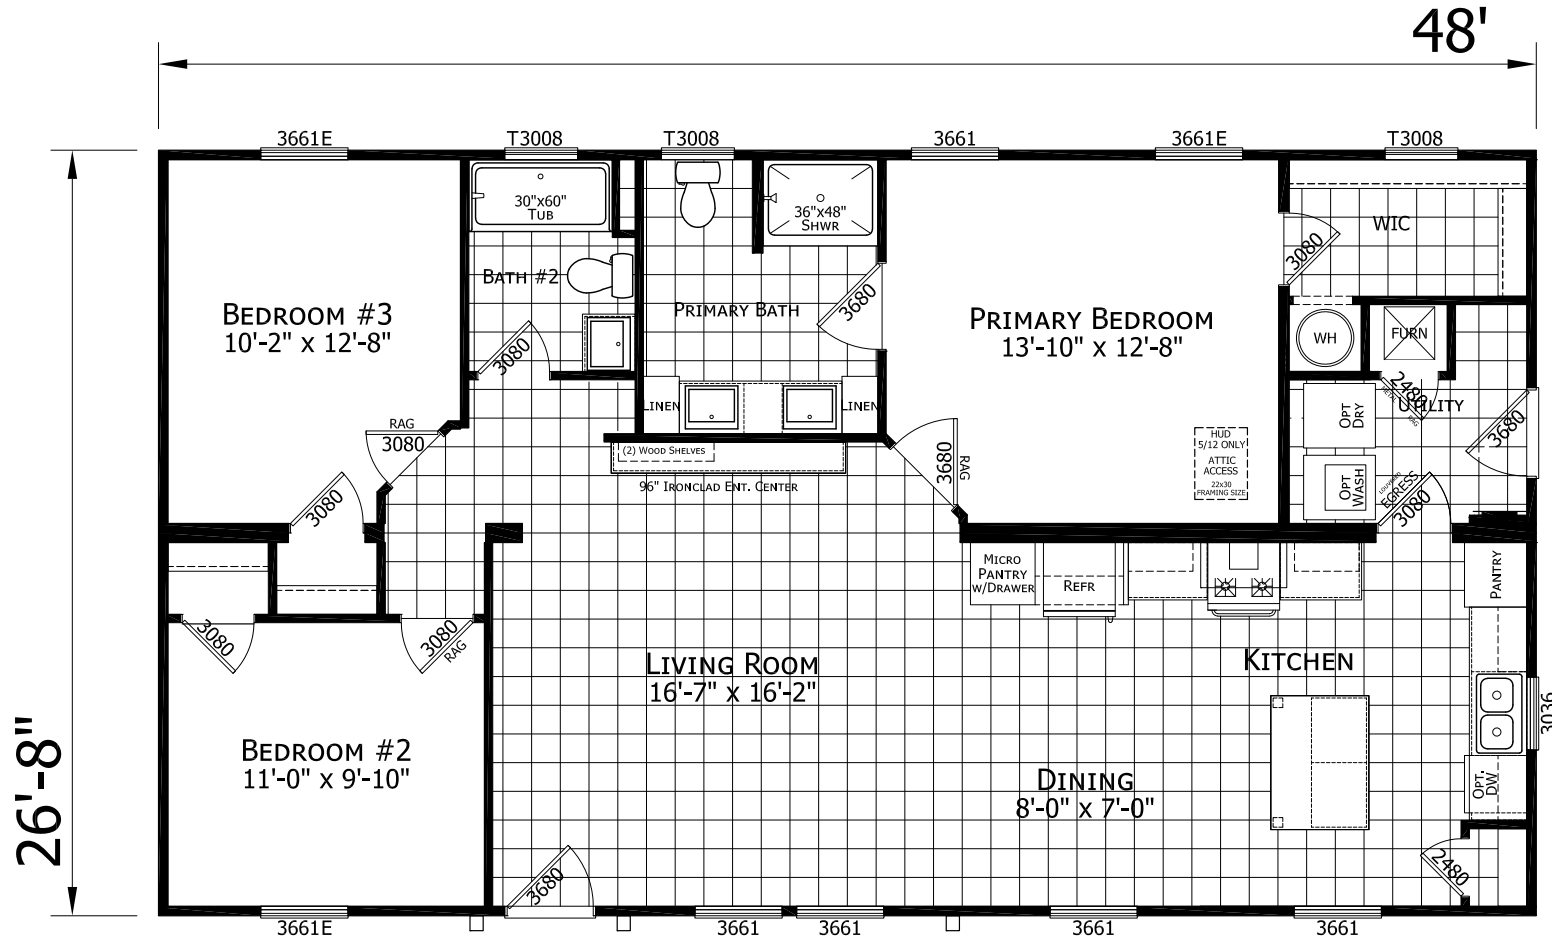

**Barco**

Ironclad Collection

1,280 SQ. FT. (Approximate) 3 Bedroom, 2 Bath

Last Updated: 11-12-24

**FACTORY SELECT HOMES**

1480 Northside Drive  
Statesville, NC 28625

**FactorySelectHomeCenter.com | 1-800-965-6842**