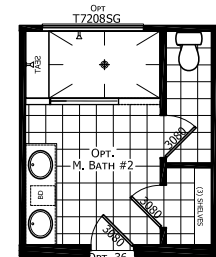

Altamont

Dutch Elite Housing Series

1,547 SQ. FT. (Approximate) 3 Bedroom, 2 Bath

Last Updated: 9-14-22

OPTIONAL MASTER BATH #1

OPTIONAL MASTER BATH #2

OPT. KITCHEN #1

FACTORY EXPO HOME CENTERS
115 Titan Roberts Rd.
Lillington, NC 27546