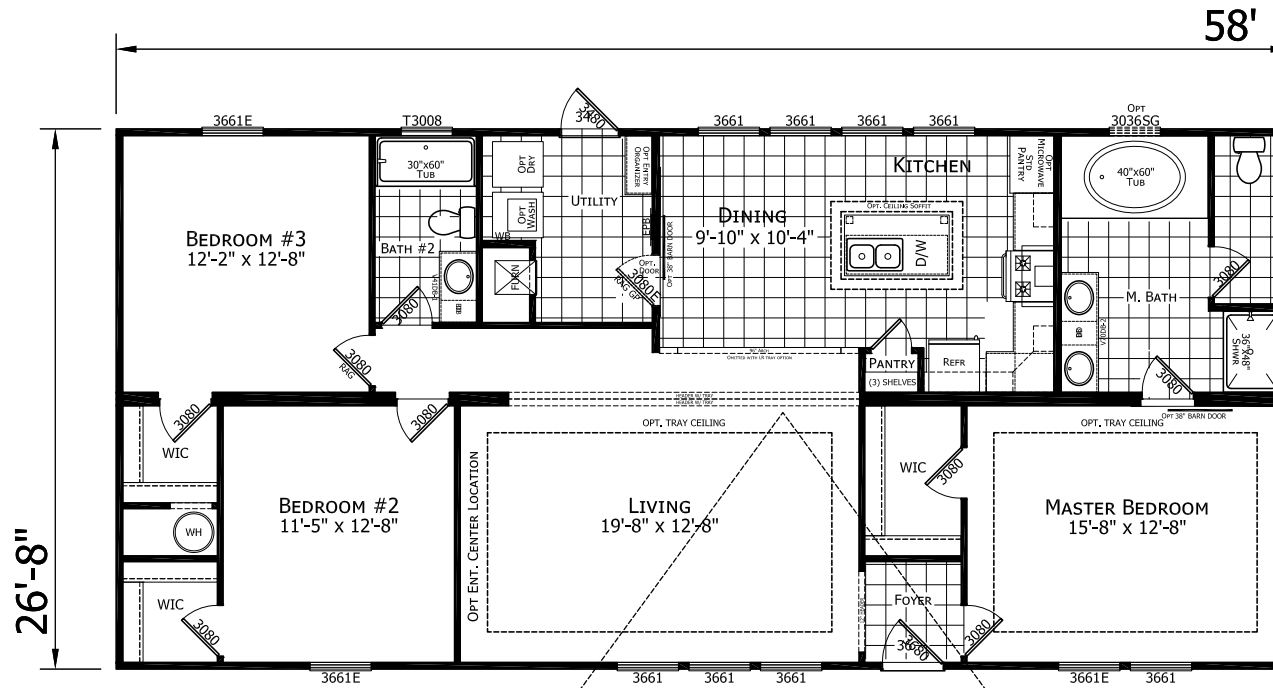

Altamont

Dutch Elite Housing Series

1,547 SQ. FT. (Approximate) 3 Bedroom, 2 Bath

Last Updated: 9-14-22

OPTIONAL MASTER BATH #1

OPTIONAL MASTER BATH #2

OPT. KITCHEN #1

FACTORY EXPO HOME CENTERS
115 Titan Roberts Rd.
Lillington, NC 27546