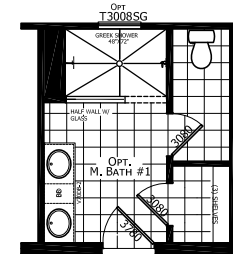

Altamont

Dutch Elite Housing Series

1,547 SQ. FT. (Approximate) 3 Bedroom, 2 Bath

Last Updated: 9-14-22

OPTIONAL MASTER BATH #1

OPTIONAL MASTER BATH #2

OPT. KITCHEN #1

FACTORY EXPO HOME CENTERS
115 Titan Roberts Rd.
Lillington, NC 27546