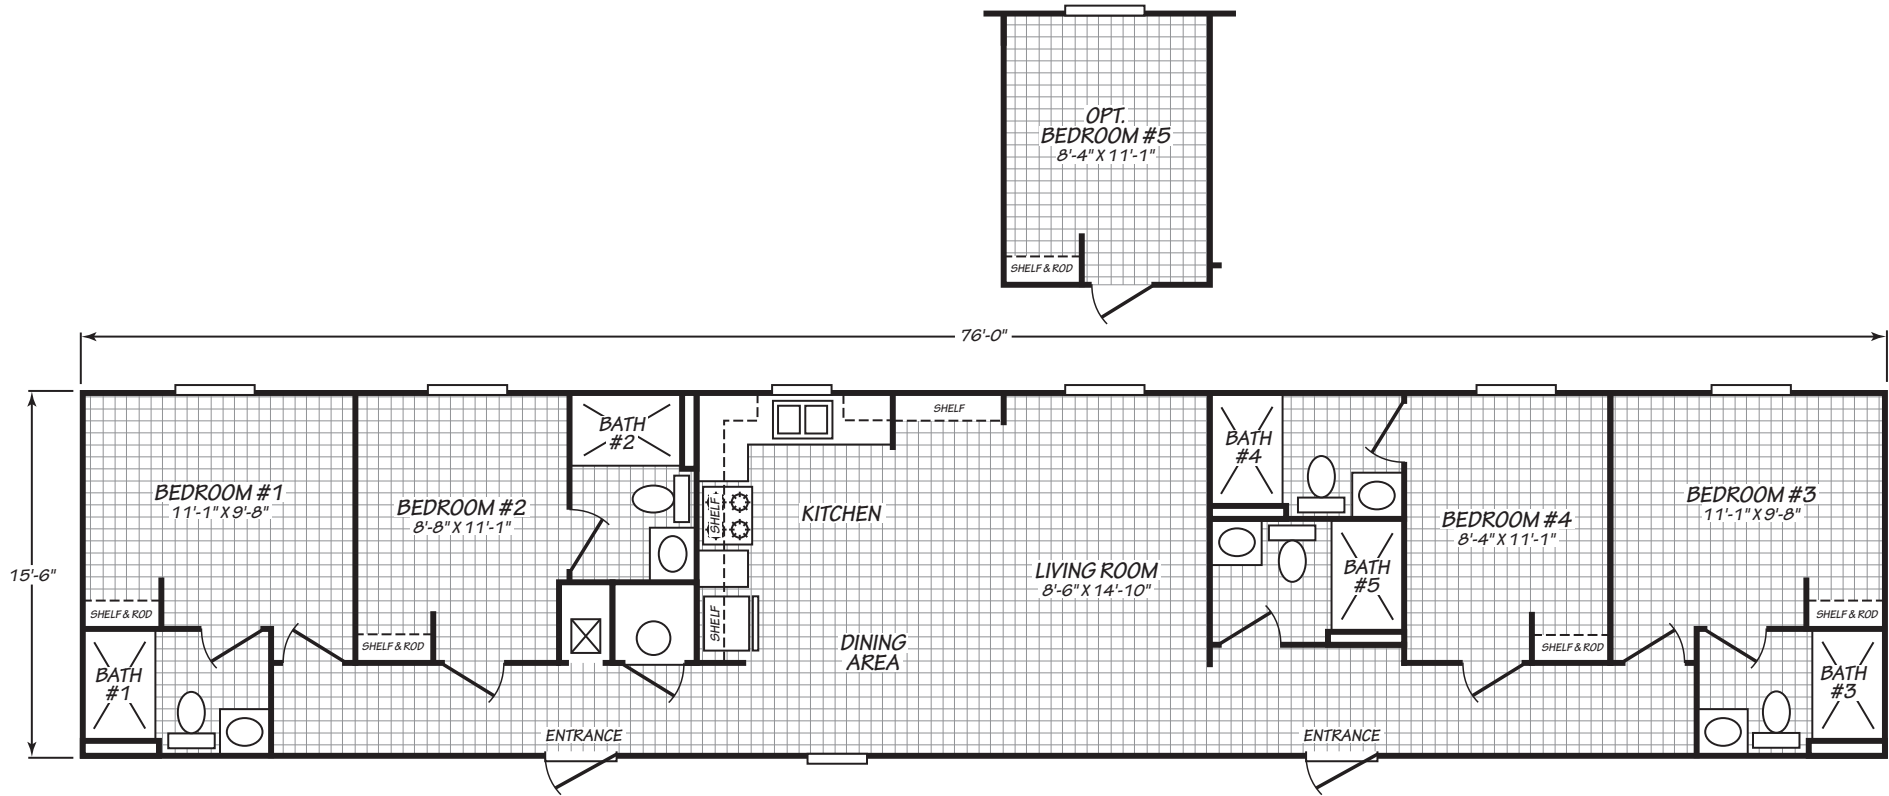

Warrenton

Weston Series

1,178 SQ. FT. (Approximate) 4 Bedroom, 5 Bath

Last Updated: 8-17-22

FACTORY EXPO HOME CENTERS
2075 State Highway 46, N
Seguin, TX 78155

FactoryExpoDirect.com | 1-800-807-8536

IMPORTANT: Alta Cima Corp reserves the right to modify, cancel or substitute products or features of this event at any time without prior notice or obligation. Pictures and other promotional materials are representative and may depict or contain floor plans, square footages, elevations, options, upgrades, extra design features, decorations, floor coverings, specialty light fixtures, custom paint and wall coverings, window treatments, landscaping, sound and alarm systems, furnishings, appliances, and other designer/decorator features and amenities that are not included as part of the home and/or may not be available at all locations. Home, pricing and community information is subject to change, and homes to prior sale, at any time without notice or obligation. ©2020 Alta Cima Corp. All rights reserved.