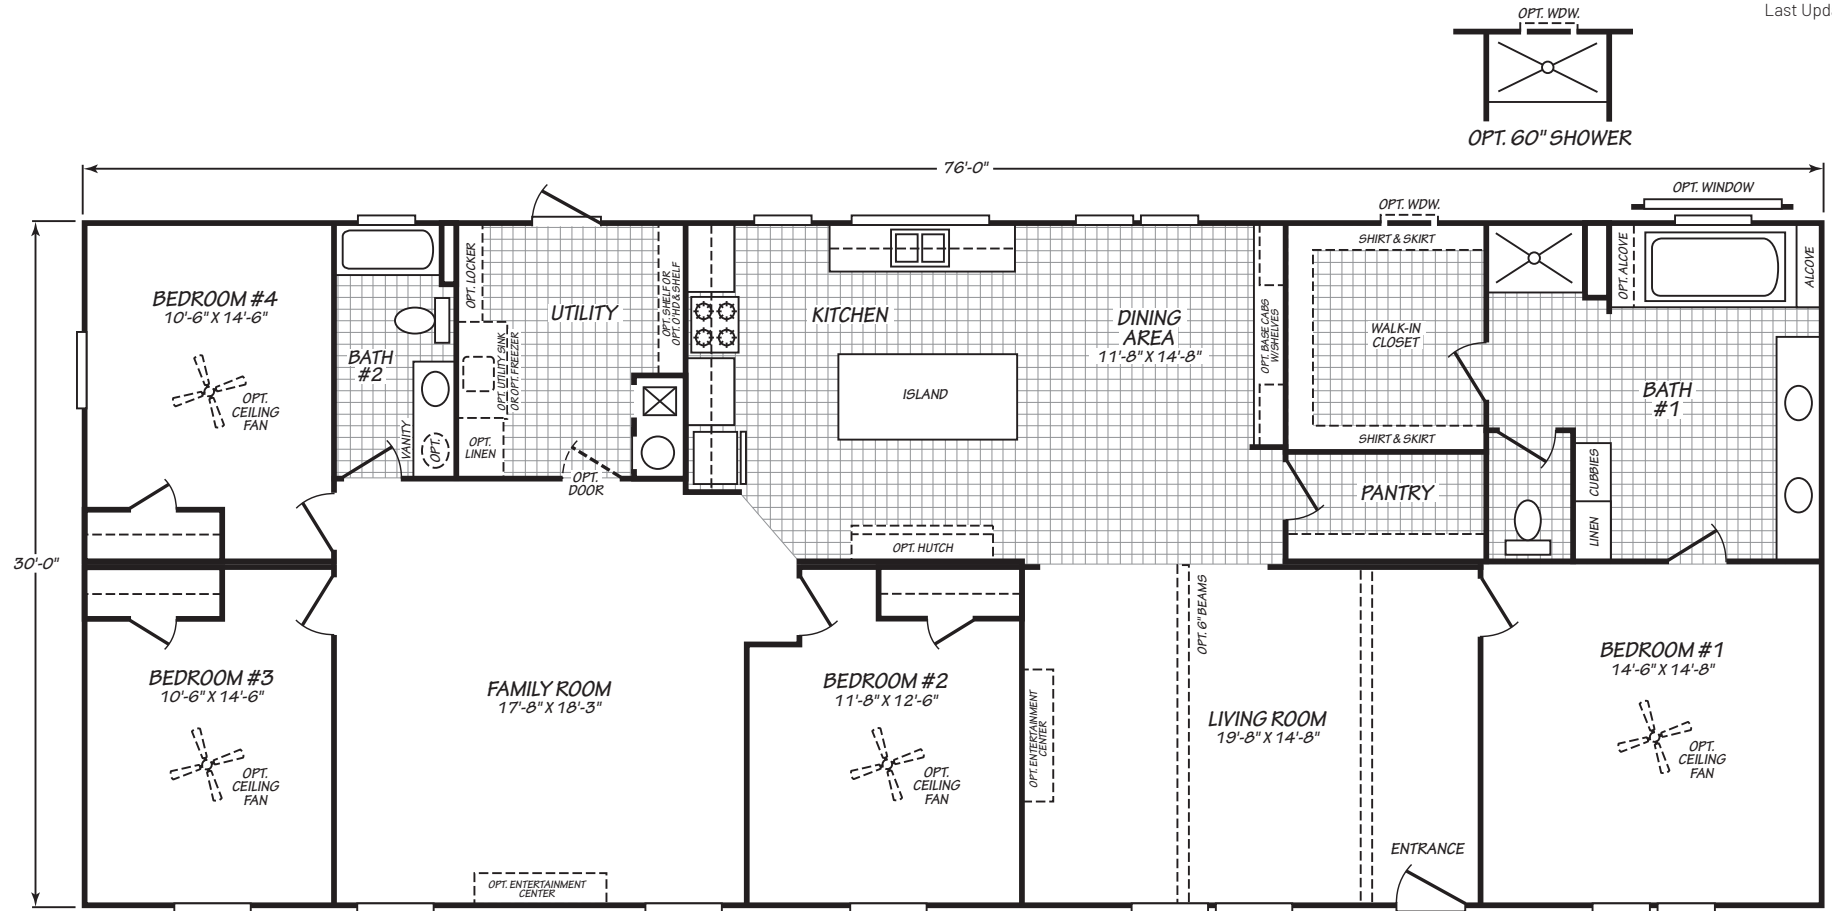

# Tawakoni

Weston Series

2,280 SQ. FT. (Approximate) 4 Bedroom, 2 Bath

Last Updated: 4-23-21

**FACTORY EXPO HOME CENTERS**  
 2075 State Highway 46, N  
 Seguin, TX 78155

**FactoryExpoDirect.com | 1-800-807-8536**