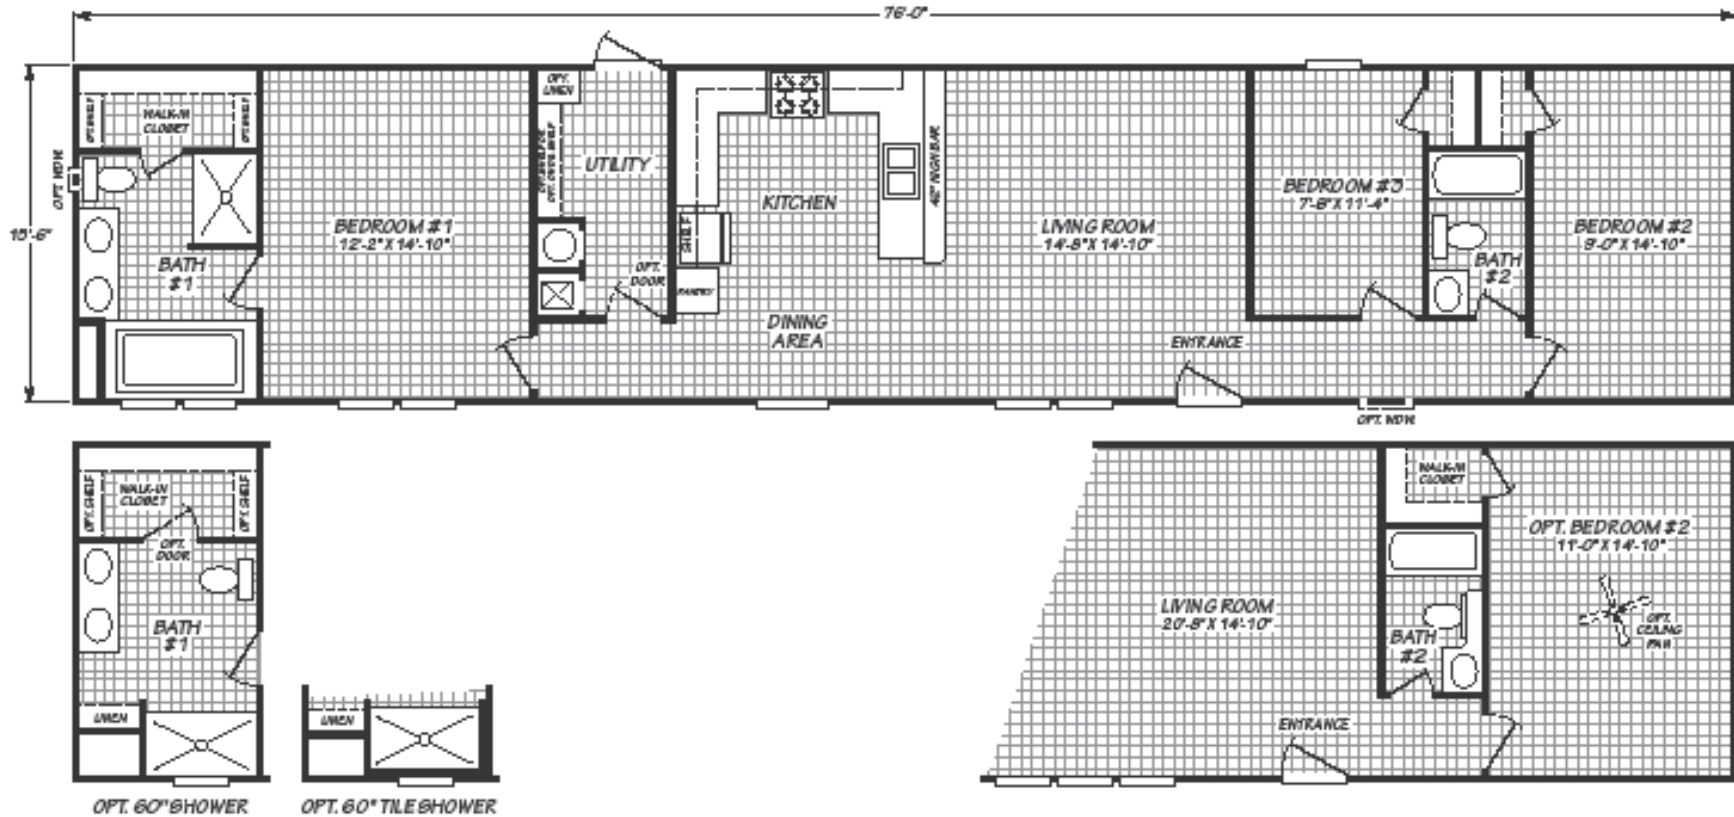

# Tarpley

Landmark Series

1,178 SQ. FT. (Approximate) 3 Bedroom, 2 Bath

Last Updated: 9-20-23

**FACTORY EXPO HOME CENTERS**  
 2075 State Highway 46, N  
 Seguin, TX 78155

**FactoryExpoDirect.com | 1-800-807-8536**