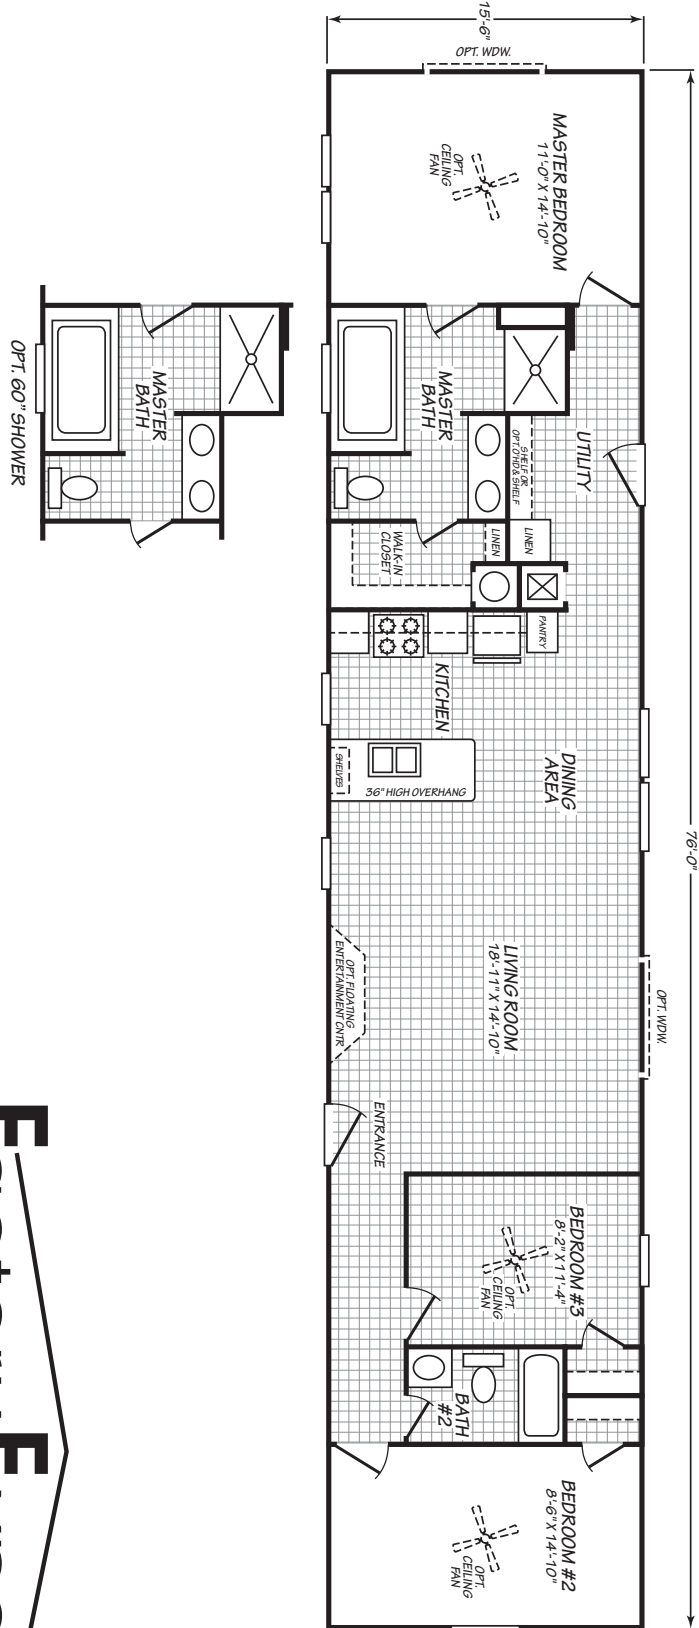

# Rosenfeld

Weston Series

3 Bedrooms, 2 Baths

Approx. 1,178 Sq. Ft.

Last Updated: 12-19-19

Important: Due to our policy of continual improvement, all information in our brochures may vary from actual home. The right is reserved to make changes at any time, without notice or obligation, in colors, materials, specifications, processes, and models. All dimensions and square footage calculations are nominal and approximate figures. Please check with your local sales associate for specific and current information.

## Factory Expo

"Factory Direct Value"

HOME CENTERS

2075 State Highway 46, North, Seguin, TX 78155

For Detailed Directions See Map On Our Website

1-800-807-8536