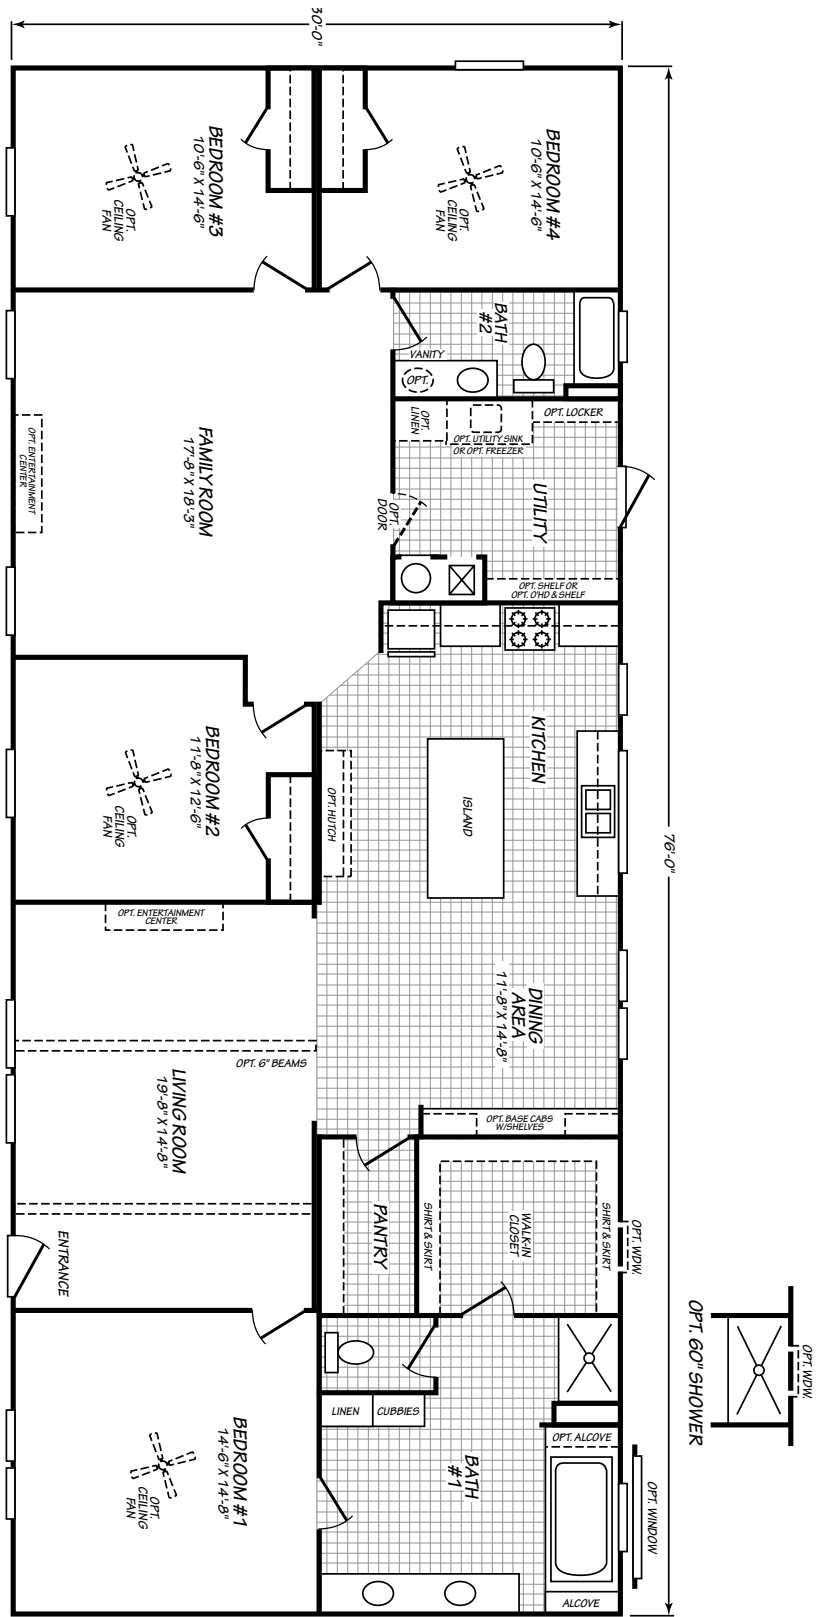

Newlin

Weston Series

4 Bedrooms, 2 Baths
Approx. 2,280 Sq. Ft.

Last Updated: 12-19-19

Important: Due to our policy of continual improvement, all information in our brochures may vary from actual home. The right is reserved to make changes at any time, without notice or obligation, in colors, materials, specifications, processes, and models. All dimensions and square footage calculations are nominal and approximate figures. Please check with your local sales associate for specific and current information.