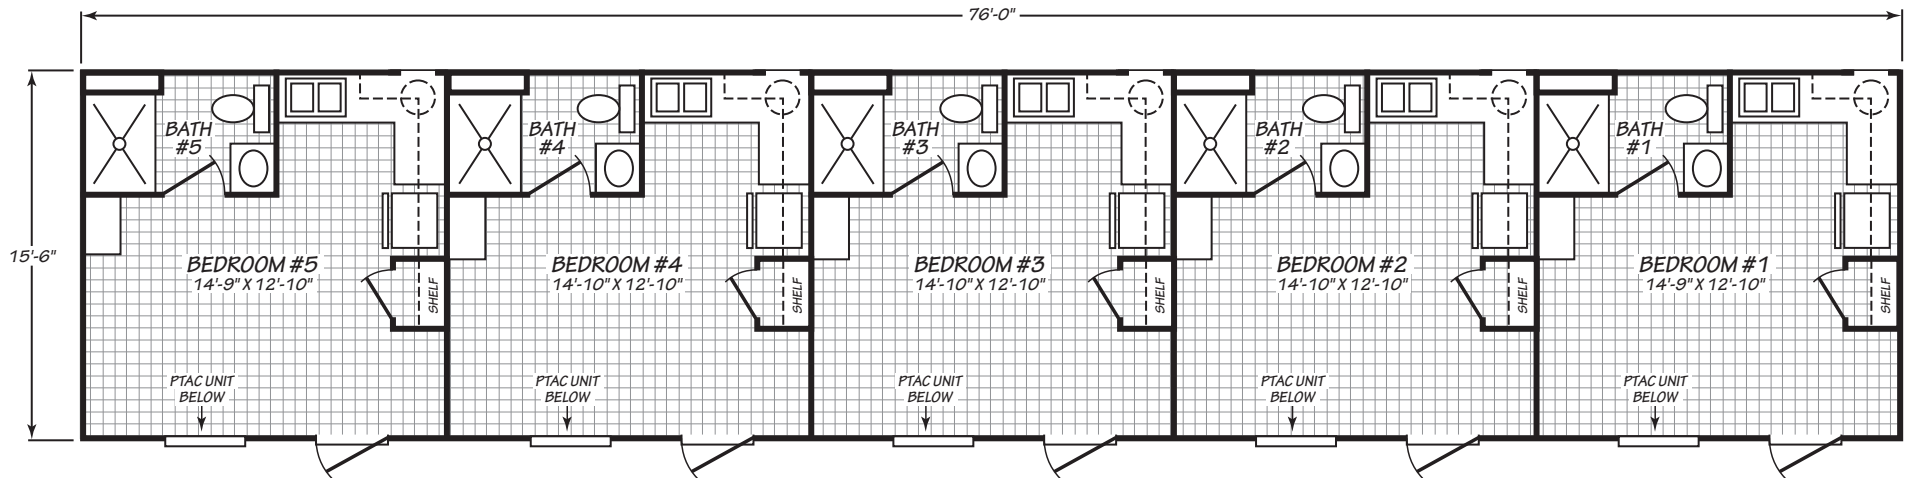

# Evadale

Americana Series

1,178 SQ. FT. (Approximate) 5 Bedroom, 5 Bath

Last Updated: 10-26-23

**FACTORY EXPO HOME CENTERS**  
2075 State Highway 46, N  
Seguin, TX 78155

**FactoryExpoDirect.com | 1-800-807-8536**