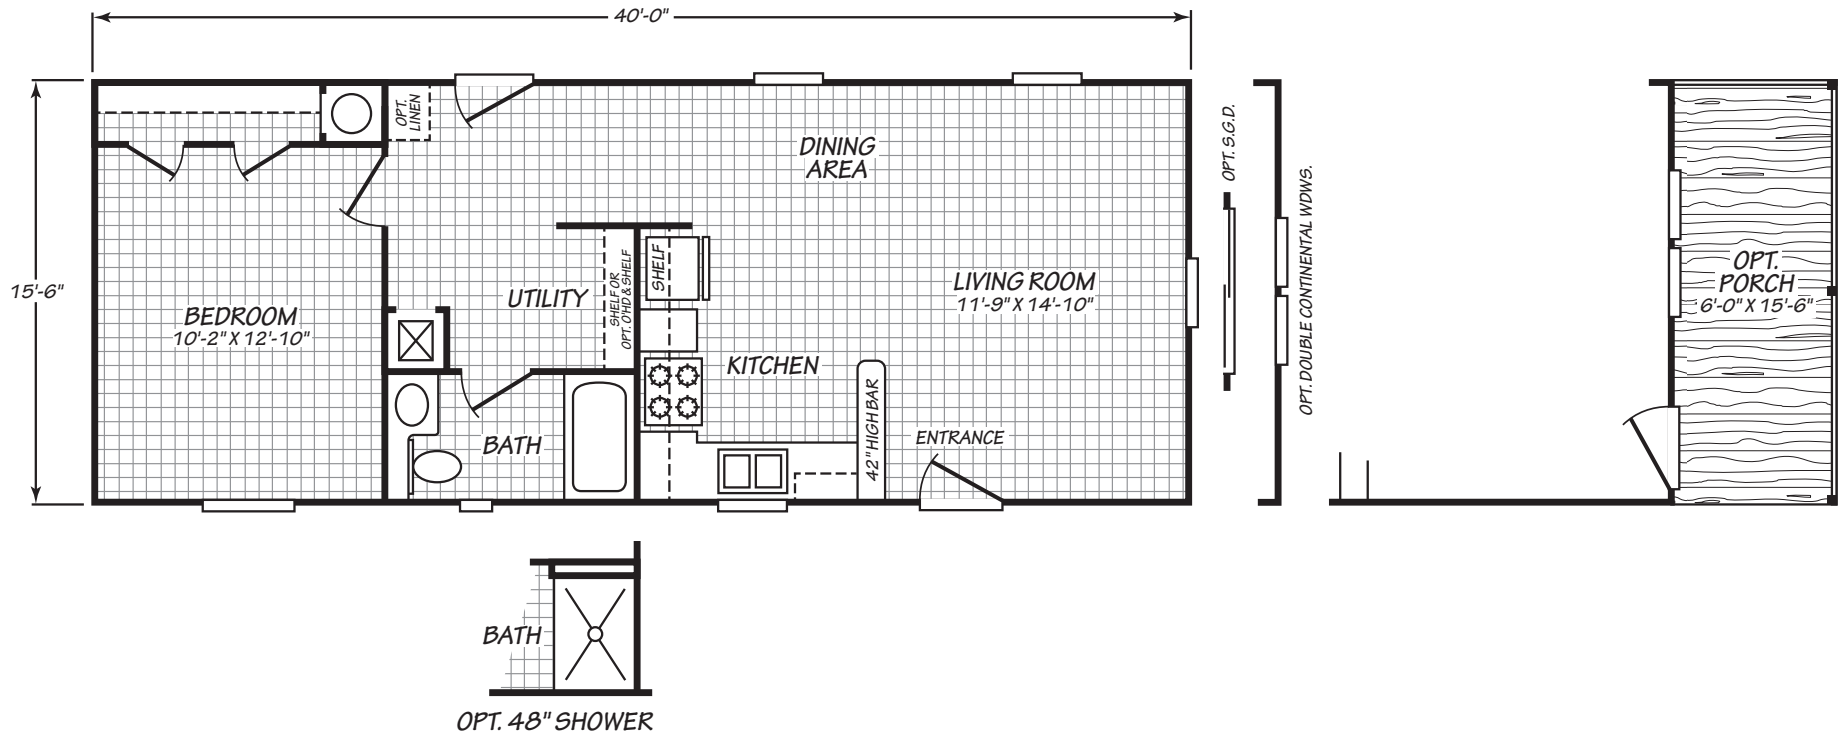

Dalhart

Landmark Series

620 SQ. FT. (Approximate) 1 Bedroom, 1 Bath

Last Updated: 9-20-23

FACTORY EXPO HOME CENTERS
2075 State Highway 46, N
Seguin, TX 78155

FactoryExpoDirect.com | 1-800-807-8536

IMPORTANT: Alta Cima Corp reserves the right to modify, cancel or substitute products or features of this event at any time without prior notice or obligation. Pictures and other promotional materials are representative and may depict or contain floor plans, square footages, elevations, options, upgrades, extra design features, decorations, floor coverings, specialty light fixtures, custom paint and wall coverings, window treatments, landscaping, sound and alarm systems, furnishings, appliances, and other designer/decorator features and amenities that are not included as part of the home and/or may not be available at all locations. Home, pricing and community information is subject to change, and homes to prior sale, at any time without notice or obligation. ©2020 Alta Cima Corp. All rights reserved.