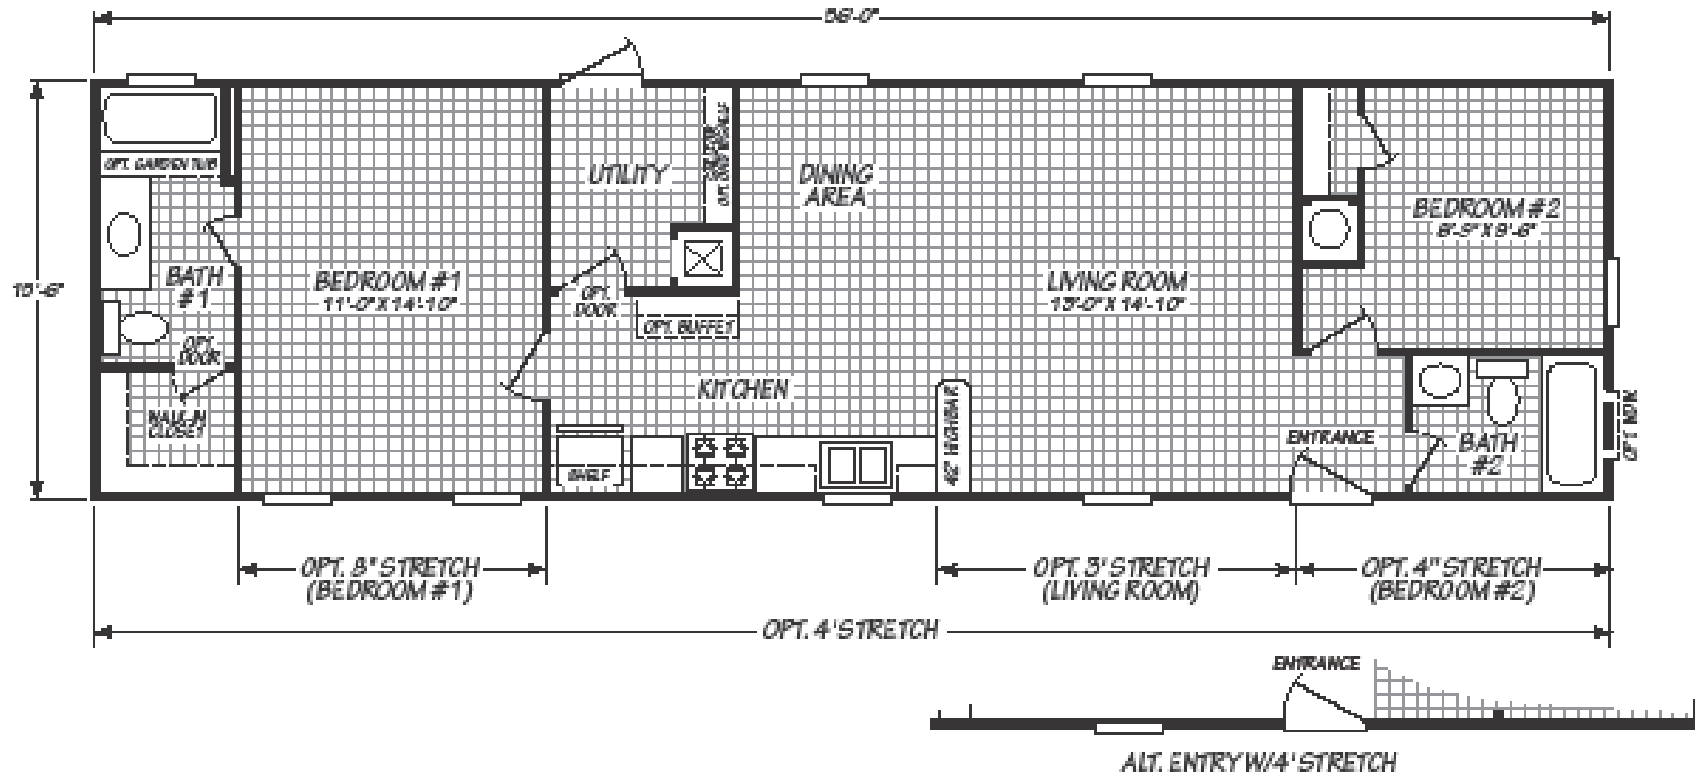

Claude

Landmark Series

868 SQ. FT. (Approximate) 2 Bedroom, 2 Bath

Last Updated: 9-20-23

FACTORY EXPO HOME CENTERS
 2075 State Highway 46, N
 Seguin, TX 78155

FactoryExpoDirect.com | 1-800-807-8536

IMPORTANT: Alta Cima Corp reserves the right to modify, cancel or substitute products or features of this event at any time without prior notice or obligation. Pictures and other promotional materials are representative and may depict or contain floor plans, square footages, elevations, options, upgrades, extra design features, decorations, floor coverings, specialty light fixtures, custom paint and wall coverings, window treatments, landscaping, sound and alarm systems, furnishings, appliances, and other designer/decorator features and amenities that are not included as part of the home and/or may not be available at all locations. Home, pricing and community information is subject to change, and homes to prior sale, at any time without notice or obligation. ©2020 Alta Cima Corp. All rights reserved.