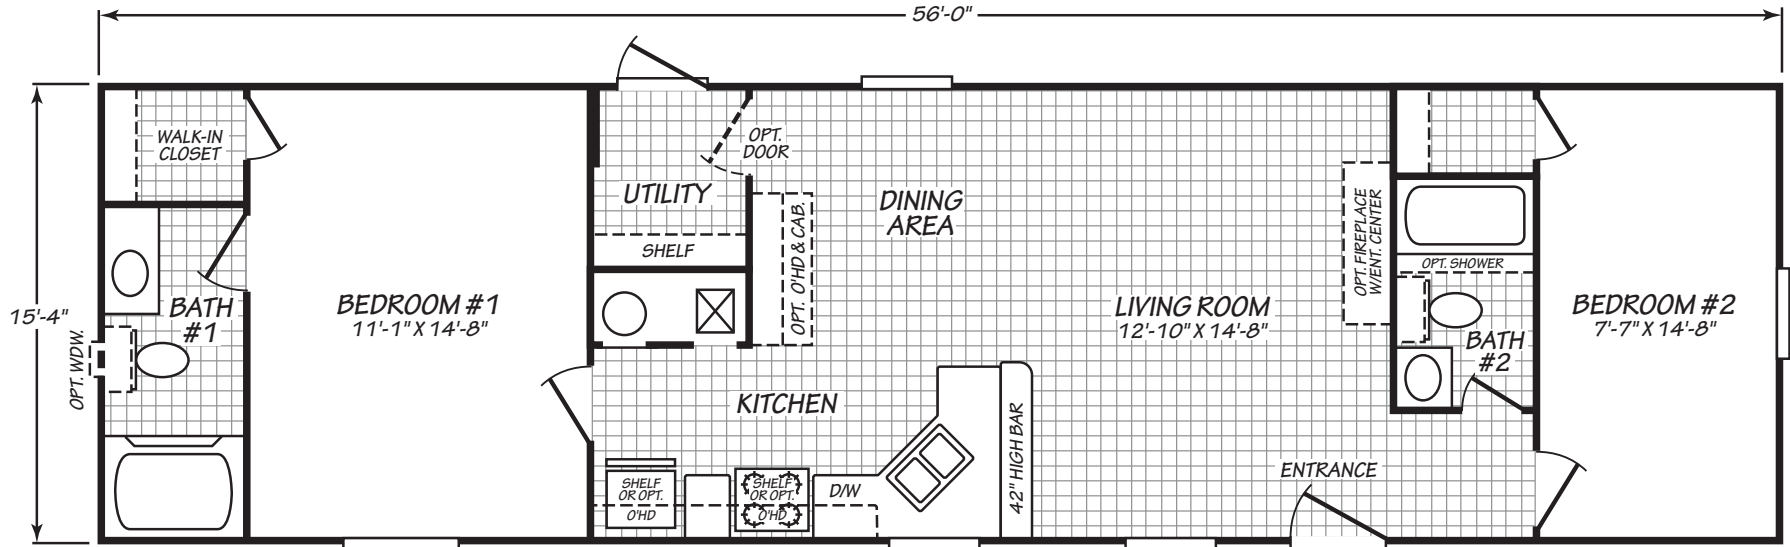

Bracken

Canyon Lake Series

858 SQ. FT. (Approximate) 2 Bedroom, 2 Bath

Last Updated: 3-30-22

FACTORY EXPO HOME CENTERS
2075 State Highway 46, N
Seguin, TX 78155

FactoryExpoDirect.com | 1-800-807-8536

IMPORTANT: Alta Cima Corp reserves the right to modify, cancel or substitute products or features of this event at any time without prior notice or obligation. Pictures and other promotional materials are representative and may depict or contain floor plans, square footages, elevations, options, upgrades, extra design features, decorations, floor coverings, specialty light fixtures, custom paint and wall coverings, window treatments, landscaping, sound and alarm systems, furnishings, appliances, and other designer/decorator features and amenities that are not included as part of the home and/or may not be available at all locations. Home, pricing and community information is subject to change, and homes to prior sale, at any time without notice or obligation. ©2020 Alta Cima Corp. All rights reserved.