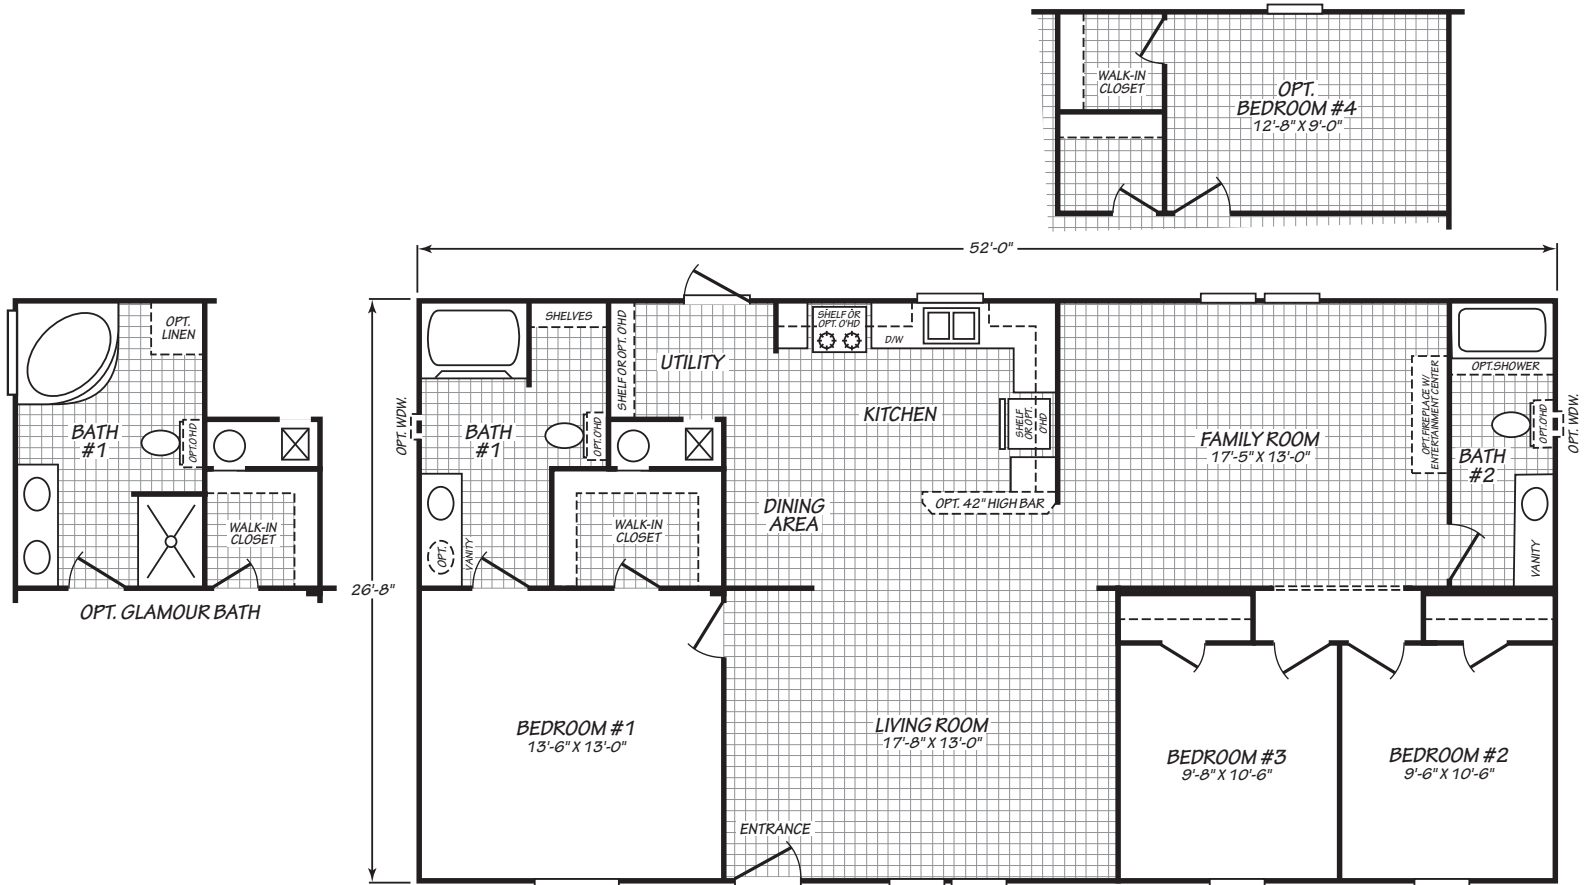

Bandit

Canyon Lake Series

1,386 SQ. FT. (Approximate) 3 Bedroom, 2 Bath

Last Updated: 3-30-22

FACTORY EXPO HOME CENTERS
2075 State Highway 46, N
Seguin, TX 78155

FactoryExpoDirect.com | 1-800-807-8536

IMPORTANT: Alta Cima Corp reserves the right to modify, cancel or substitute products or features of this event at any time without prior notice or obligation. Pictures and other promotional materials are representative and may depict or contain floor plans, square footages, elevations, options, upgrades, extra design features, decorations, floor coverings, specialty light fixtures, custom paint and wall coverings, window treatments, landscaping, sound and alarm systems, furnishings, appliances, and other designer/decorator features and amenities that are not included as part of the home and/or may not be available at all locations. Home, pricing and community information is subject to change, and homes to prior sale, at any time without notice or obligation. ©2020 Alta Cima Corp. All rights reserved.