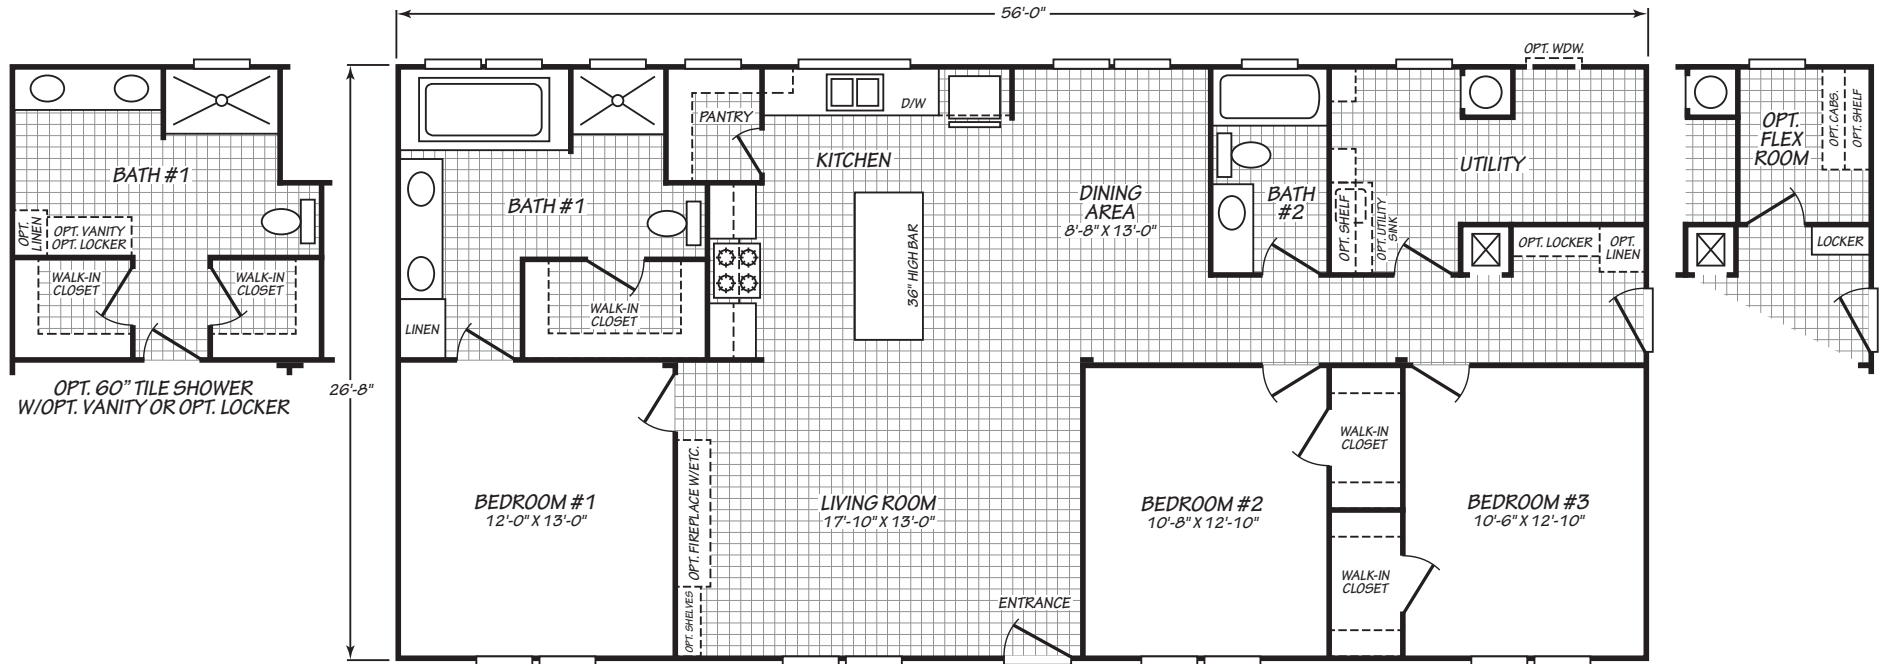

Bandera

Landmark Series

1,493 SQ. FT. (Approximate) 3 Bedroom, 2 Bath

Last Updated: 10-20-23

FACTORY EXPO HOME CENTERS
 2075 State Highway 46, N
 Seguin, TX 78155

FactoryExpoDirect.com | 1-800-807-8536

IMPORTANT: Alta Cima Corp reserves the right to modify, cancel or substitute products or features of this event at any time without prior notice or obligation. Pictures and other promotional materials are representative and may depict or contain floor plans, square footages, elevations, options, upgrades, extra design features, decorations, floor coverings, specialty light fixtures, custom paint and wall coverings, window treatments, landscaping, sound and alarm systems, furnishings, appliances, and other designer/decorator features and amenities that are not included as part of the home and/or may not be available at all locations. Home, pricing and community information is subject to change, and homes to prior sale, at any time without notice or obligation. ©2020 Alta Cima Corp. All rights reserved.