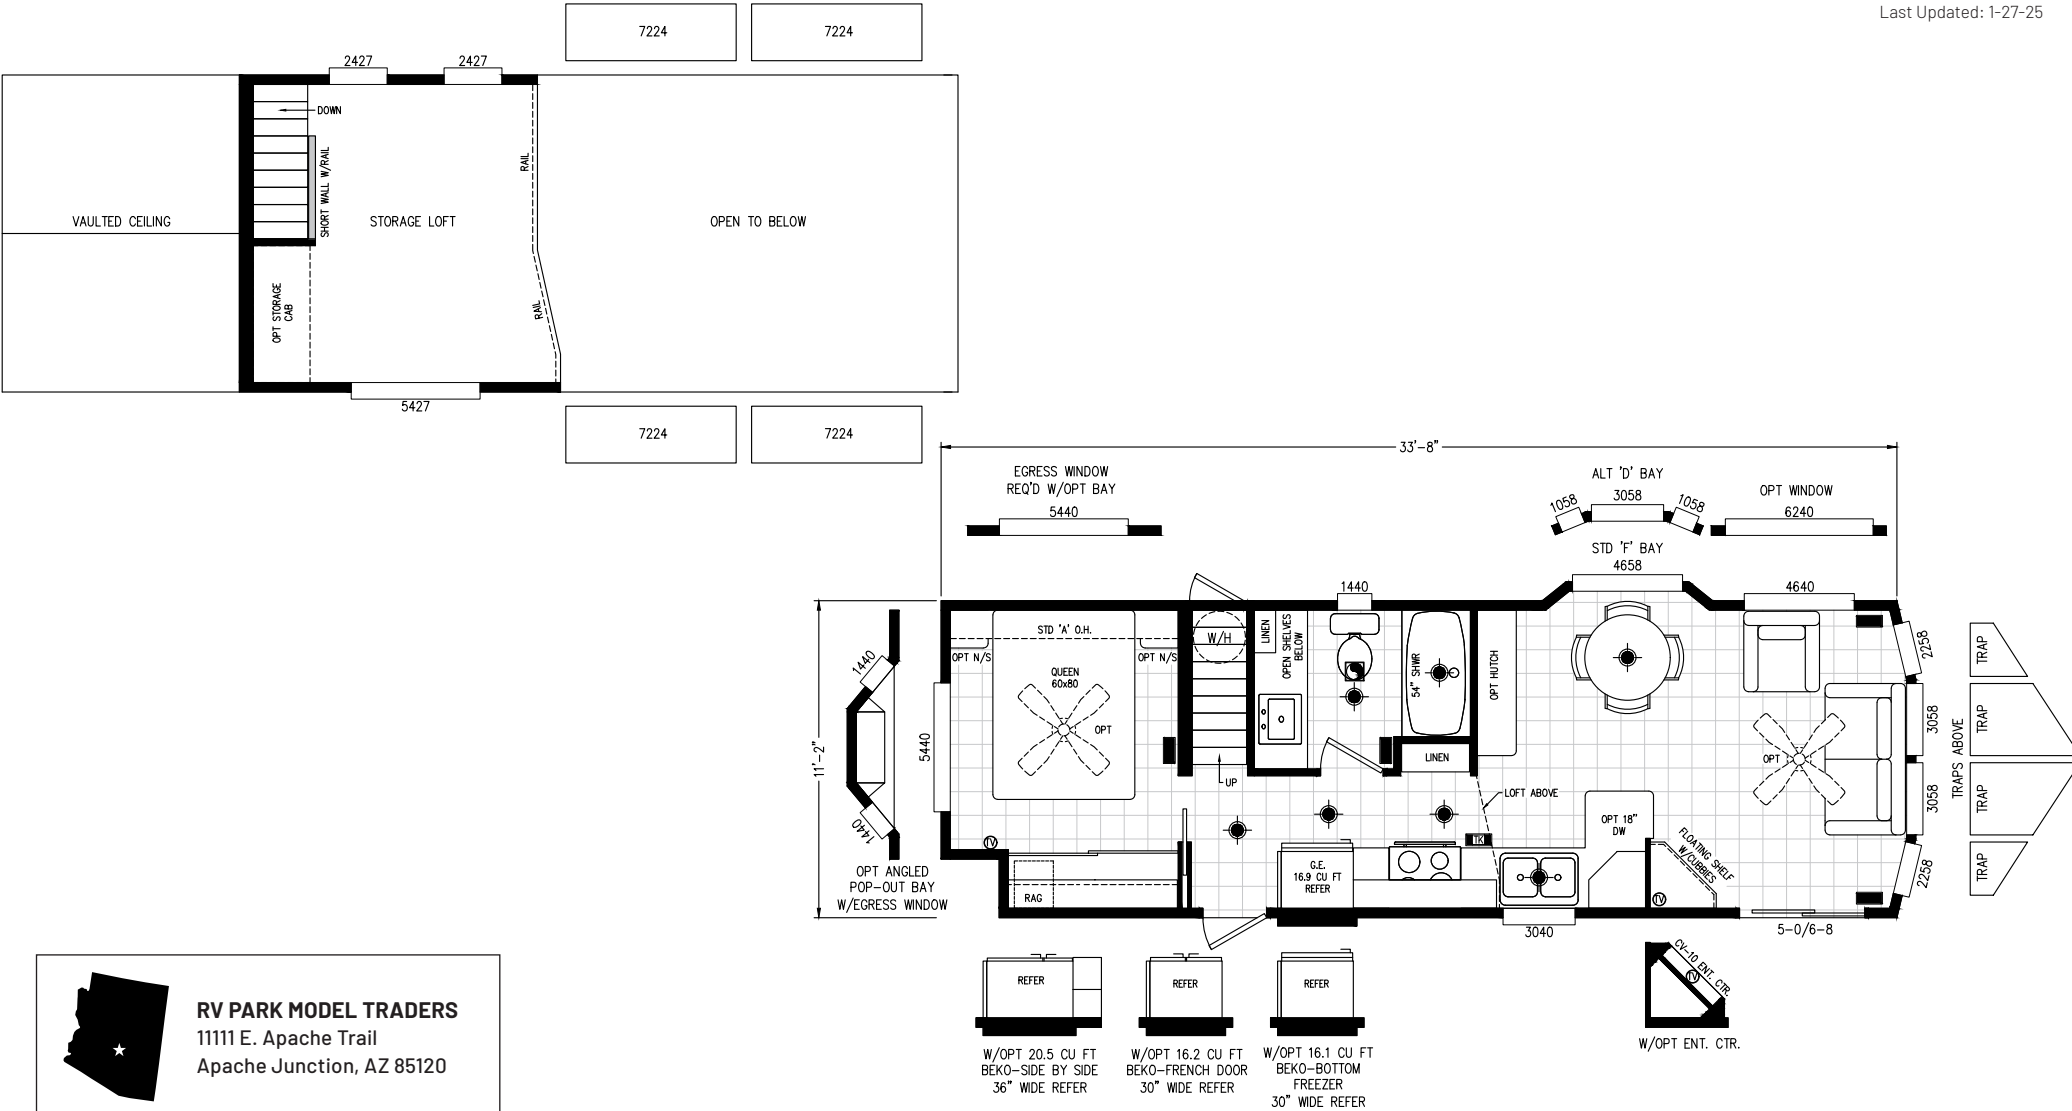

Whetstone

Alpine Loft Series

399 SQ. FT. (Approximate) 1 Bedroom, 1 Bath

Last Updated: 1-27-25

RV PARK MODEL TRADERS
11111 E. Apache Trail
Apache Junction, AZ 85120

RVPMT.com | 1-800-297-0775

IMPORTANT: Alta Cima Corp reserves the right to modify, cancel or substitute products or features of this event at any time without prior notice or obligation. Pictures and other promotional materials are representative and may depict or contain floor plans, square footages, elevations, options, upgrades, extra design features, decorations, floor coverings, specialty light fixtures, custom paint and wall coverings, window treatments, landscaping, sound and alarm systems, furnishings, appliances, and other designer/decorator features and amenities that are not included as part of the home and/or may not be available at all locations. Home, pricing and community information is subject to change, and homes to prior sale, at any time without notice or obligation. ©2020 Alta Cima Corp. All rights reserved.