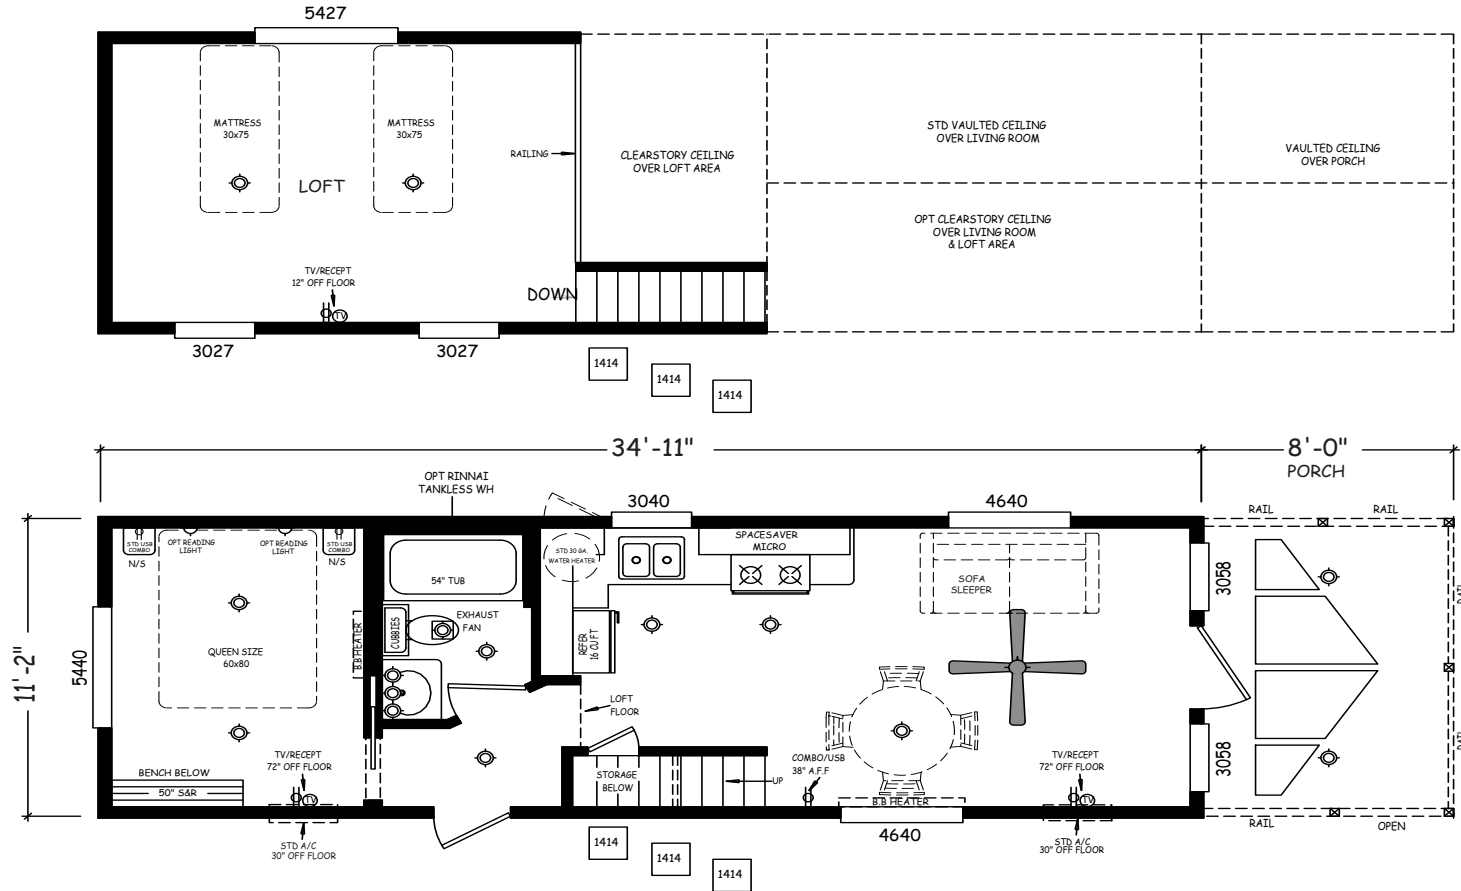

Trinidad

Creekside Cabins Series

399 SQ. FT. (Approximate) 1 Bedroom, 1 Bath

Last Updated: 9-21-20

RV PARK MODEL TRADERS
11111 E. Apache Trail
Apache Junction, AZ 85120

RVPMT.com | 1-800-297-0775

IMPORTANT: Alta Cima Corp reserves the right to modify, cancel or substitute products or features of this event at any time without prior notice or obligation. Pictures and other promotional materials are representative and may depict or contain floor plans, square footages, elevations, options, upgrades, extra design features, decorations, floor coverings, specialty light fixtures, custom paint and wall coverings, window treatments, landscaping, sound and alarm systems, furnishings, appliances, and other designer/decorator features and amenities that are not included as part of the home and/or may not be available at all locations. Home, pricing and community information is subject to change, and homes to prior sale, at any time without notice or obligation. ©2020 Alta Cima Corp. All rights reserved.