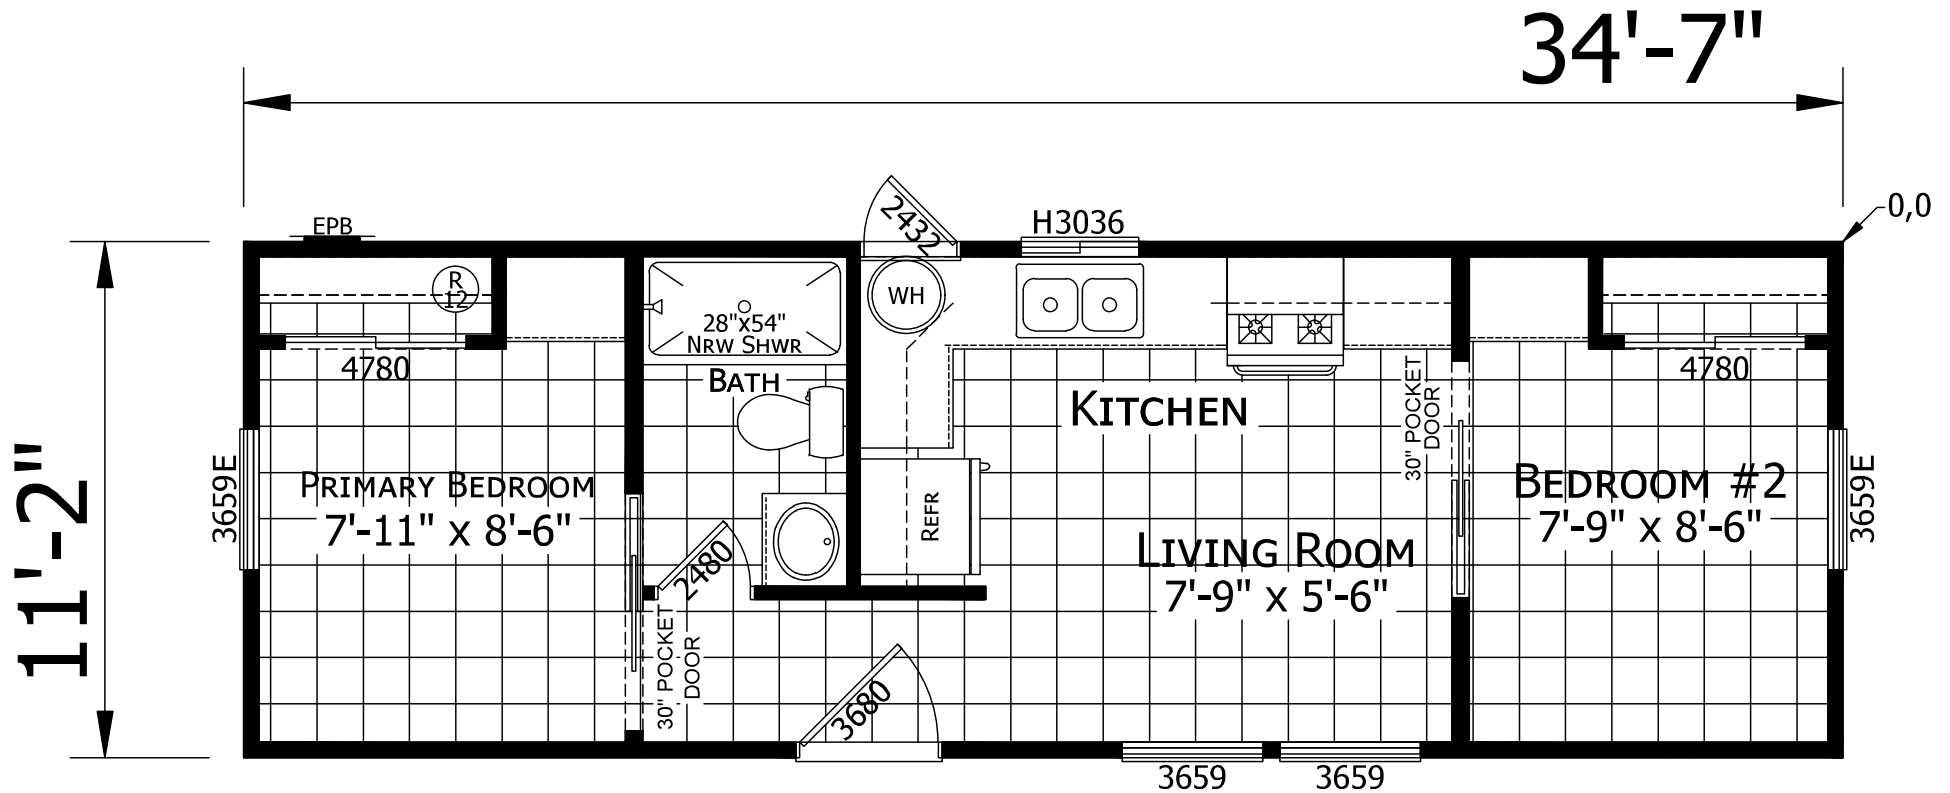

Sunwest

Desert Vista Series

398 SQ. FT. (Approximate) 1 Bedroom, 1 Bath

Last Updated: 1-15-25

RV PARK MODEL TRADERS
11111 E. Apache Trail
Apache Junction, AZ 85120

RVPMT.com | 1-800-297-0775

IMPORTANT: Alta Cima Corp reserves the right to modify, cancel or substitute products or features of this event at any time without prior notice or obligation. Pictures and other promotional materials are representative and may depict or contain floor plans, square footages, elevations, options, upgrades, extra design features, decorations, floor coverings, specialty light fixtures, custom paint and wall coverings, window treatments, landscaping, sound and alarm systems, furnishings, appliances, and other designer/decorator features and amenities that are not included as part of the home and/or may not be available at all locations. Home, pricing and community information is subject to change, and homes to prior sale, at any time without notice or obligation. ©2020 Alta Cima Corp. All rights reserved.