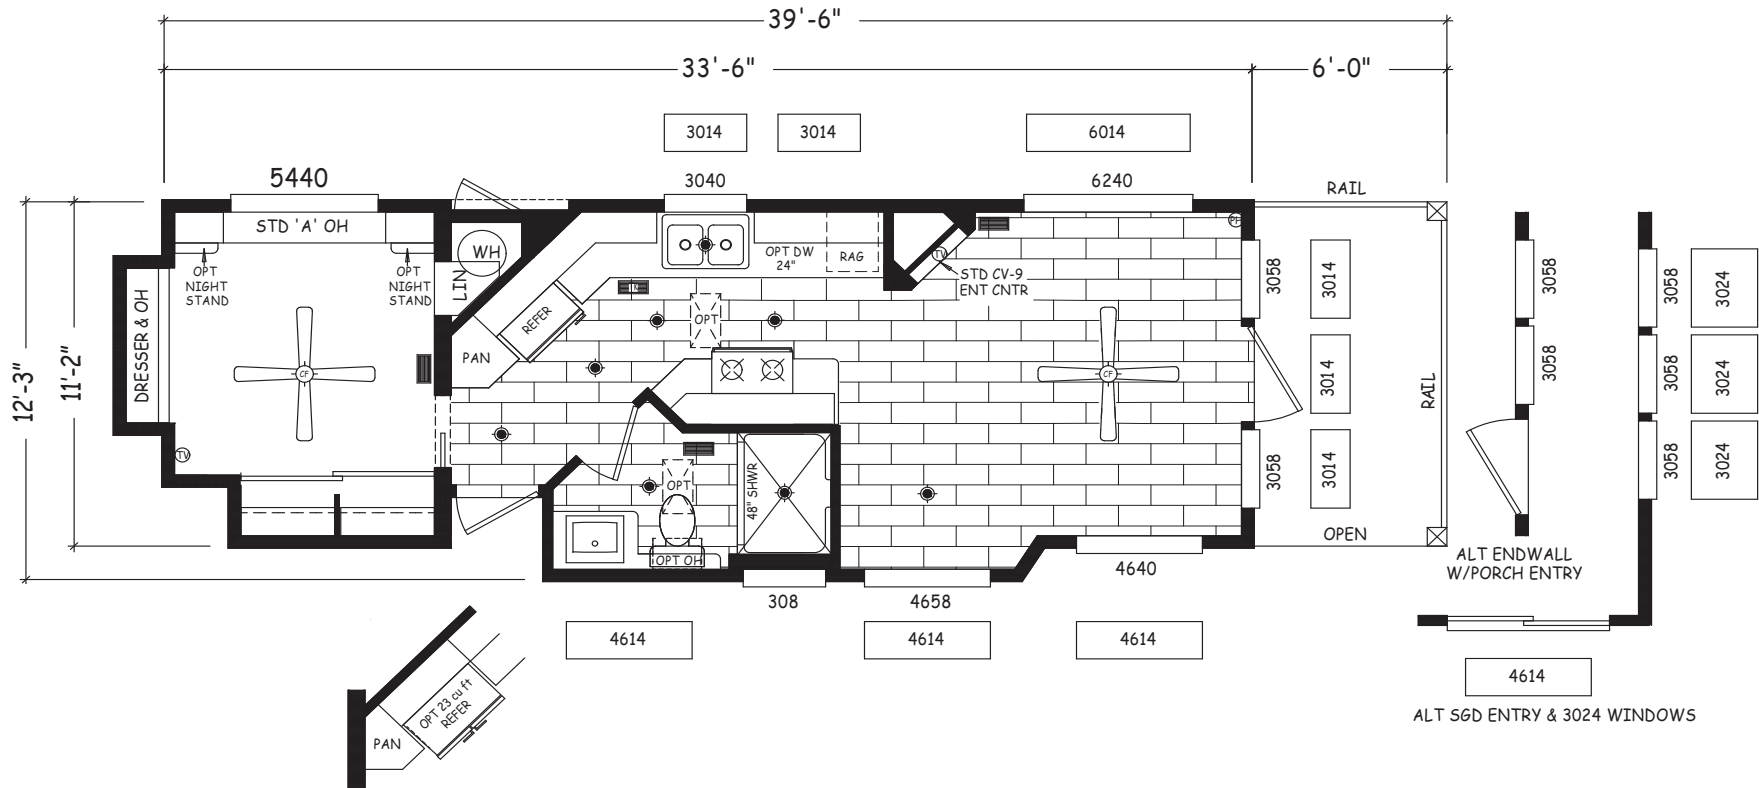

Sunset Peak

Wedge Series

399 SQ. FT. (Approximate) 1 Bedroom, 1 Bath

Last Updated: 9-21-20

RV PARK MODEL TRADERS
11111 E. Apache Trail
Apache Junction, AZ 85120

RVPMT.com | 1-800-297-0775

IMPORTANT: Alta Cima Corp reserves the right to modify, cancel or substitute products or features of this event at any time without prior notice or obligation. Pictures and other promotional materials are representative and may depict or contain floor plans, square footages, elevations, options, upgrades, extra design features, decorations, floor coverings, specialty light fixtures, custom paint and wall coverings, window treatments, landscaping, sound and alarm systems, furnishings, appliances, and other designer/decorator features and amenities that are not included as part of the home and/or may not be available at all locations. Home, pricing and community information is subject to change, and homes to prior sale, at any time without notice or obligation. ©2020 Alta Cima Corp. All rights reserved.