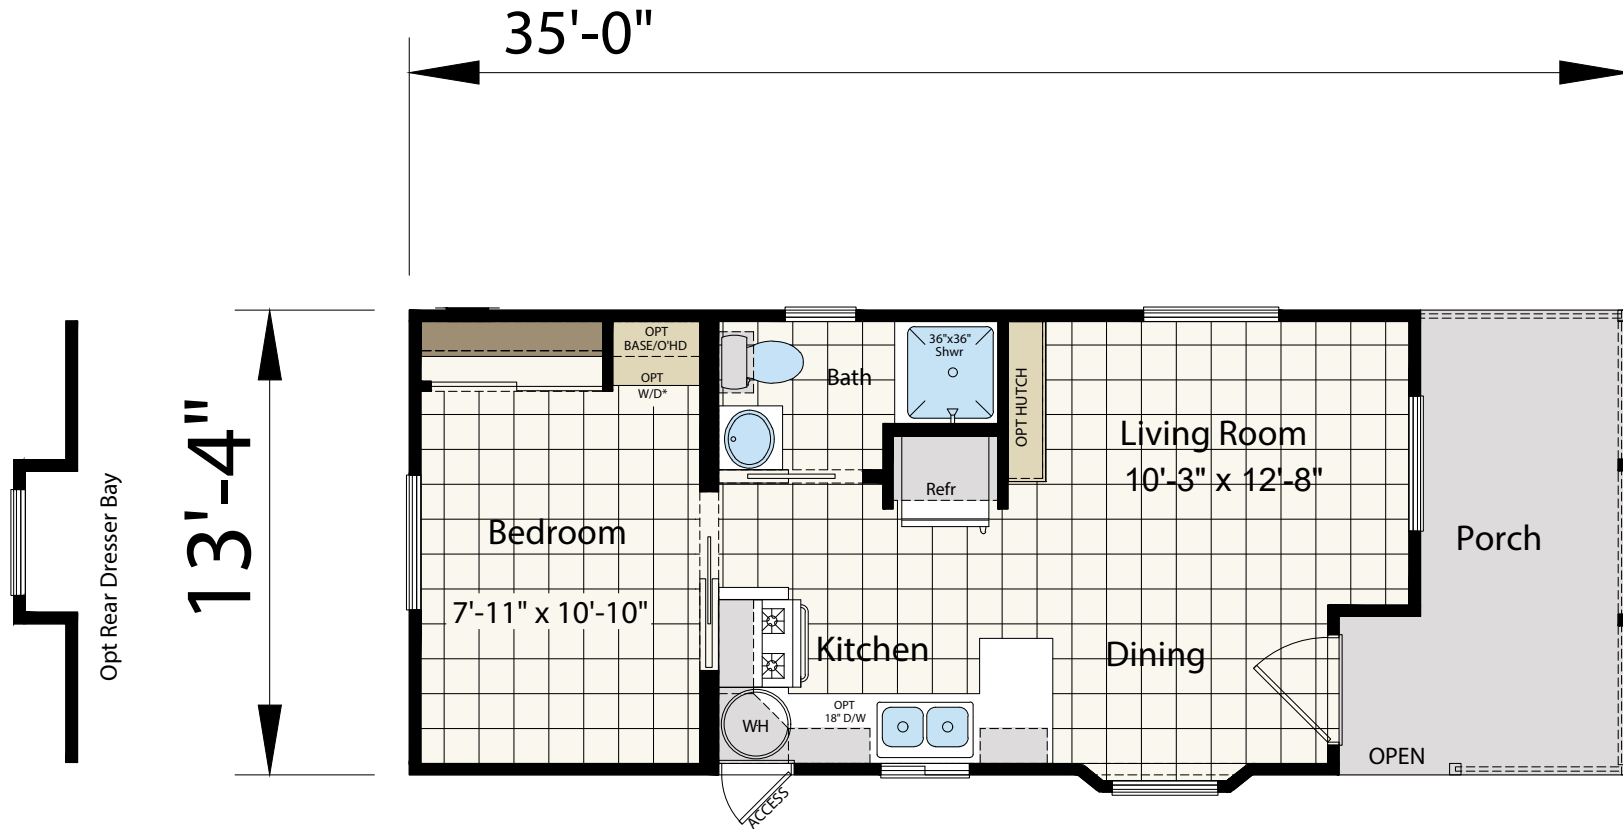

Southwood

Sonoran Series

396 SQ. FT. (Approximate) 1 Bedroom, 1 Bath

Last Updated: 4-17-24

RV PARK MODEL TRADERS
 11111 E. Apache Trail
 Apache Junction, AZ 85120

RVPMT.com | 1-800-297-0775

IMPORTANT: Alta Cima Corp reserves the right to modify, cancel or substitute products or features of this event at any time without prior notice or obligation. Pictures and other promotional materials are representative and may depict or contain floor plans, square footages, elevations, options, upgrades, extra design features, decorations, floor coverings, specialty light fixtures, custom paint and wall coverings, window treatments, landscaping, sound and alarm systems, furnishings, appliances, and other designer/decorator features and amenities that are not included as part of the home and/or may not be available at all locations. Home, pricing and community information is subject to change, and homes to prior sale, at any time without notice or obligation. ©2020 Alta Cima Corp. All rights reserved.