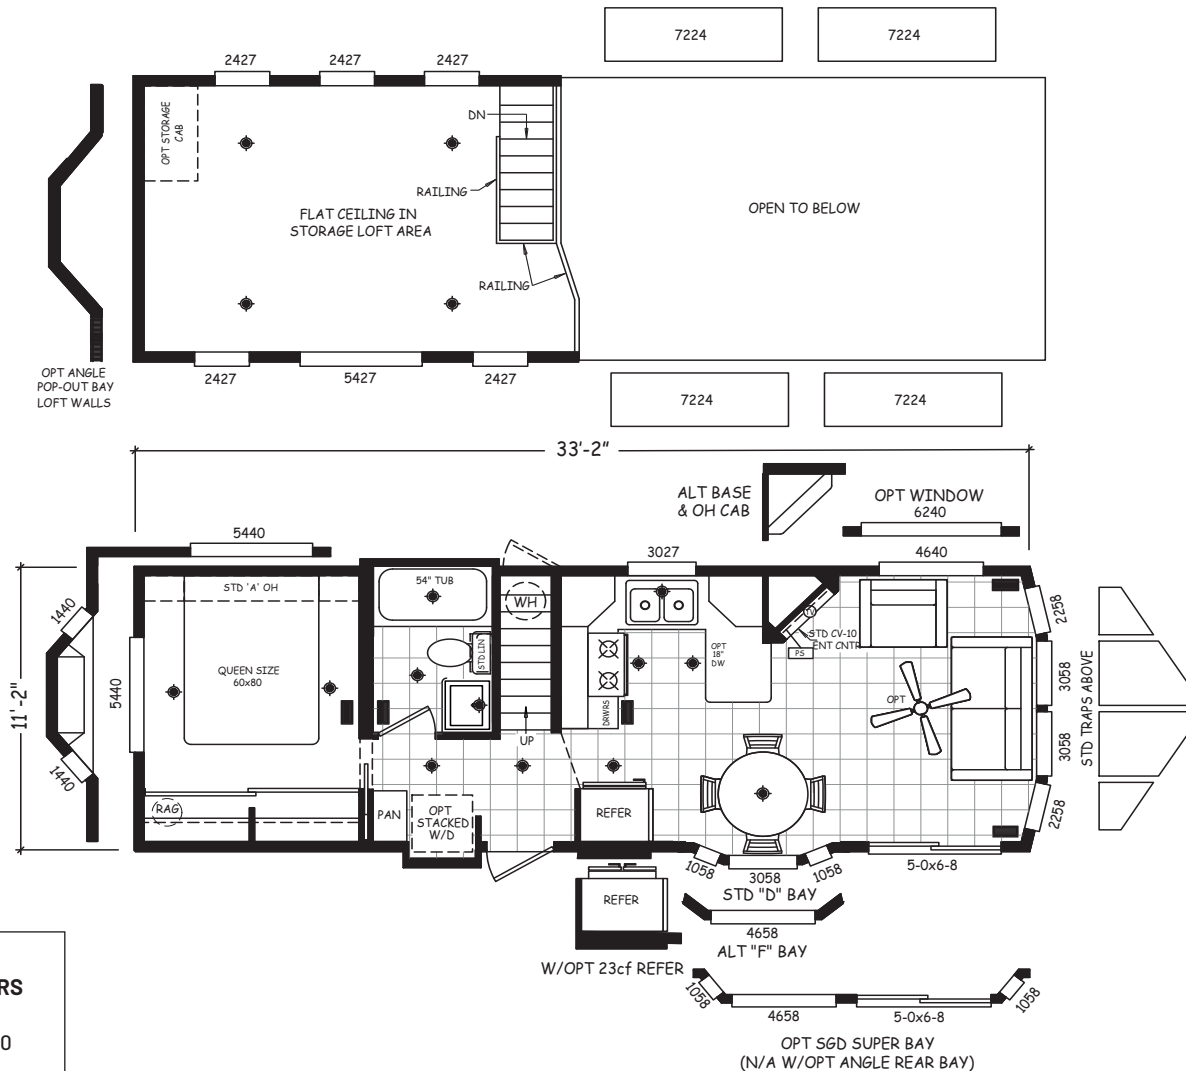

Sage

Alpine Loft Series

399 SQ. FT. (Approximate) 1 Bedroom, 1 Bath

Last Updated: 9-25-20

RV PARK MODEL TRADERS
 11111 E. Apache Trail
 Apache Junction, AZ 85120

RVPMT.com | 1-800-297-0775

IMPORTANT: Alta Cima Corp reserves the right to modify, cancel or substitute products or features of this event at any time without prior notice or obligation. Pictures and other promotional materials are representative and may depict or contain floor plans, square footages, elevations, options, upgrades, extra design features, decorations, floor coverings, specialty light fixtures, custom paint and wall coverings, window treatments, landscaping, sound and alarm systems, furnishings, appliances, and other designer/decorator features and amenities that are not included as part of the home and/or may not be available at all locations. Home, pricing and community information is subject to change, and homes to prior sale, at any time without notice or obligation. ©2020 Alta Cima Corp. All rights reserved.