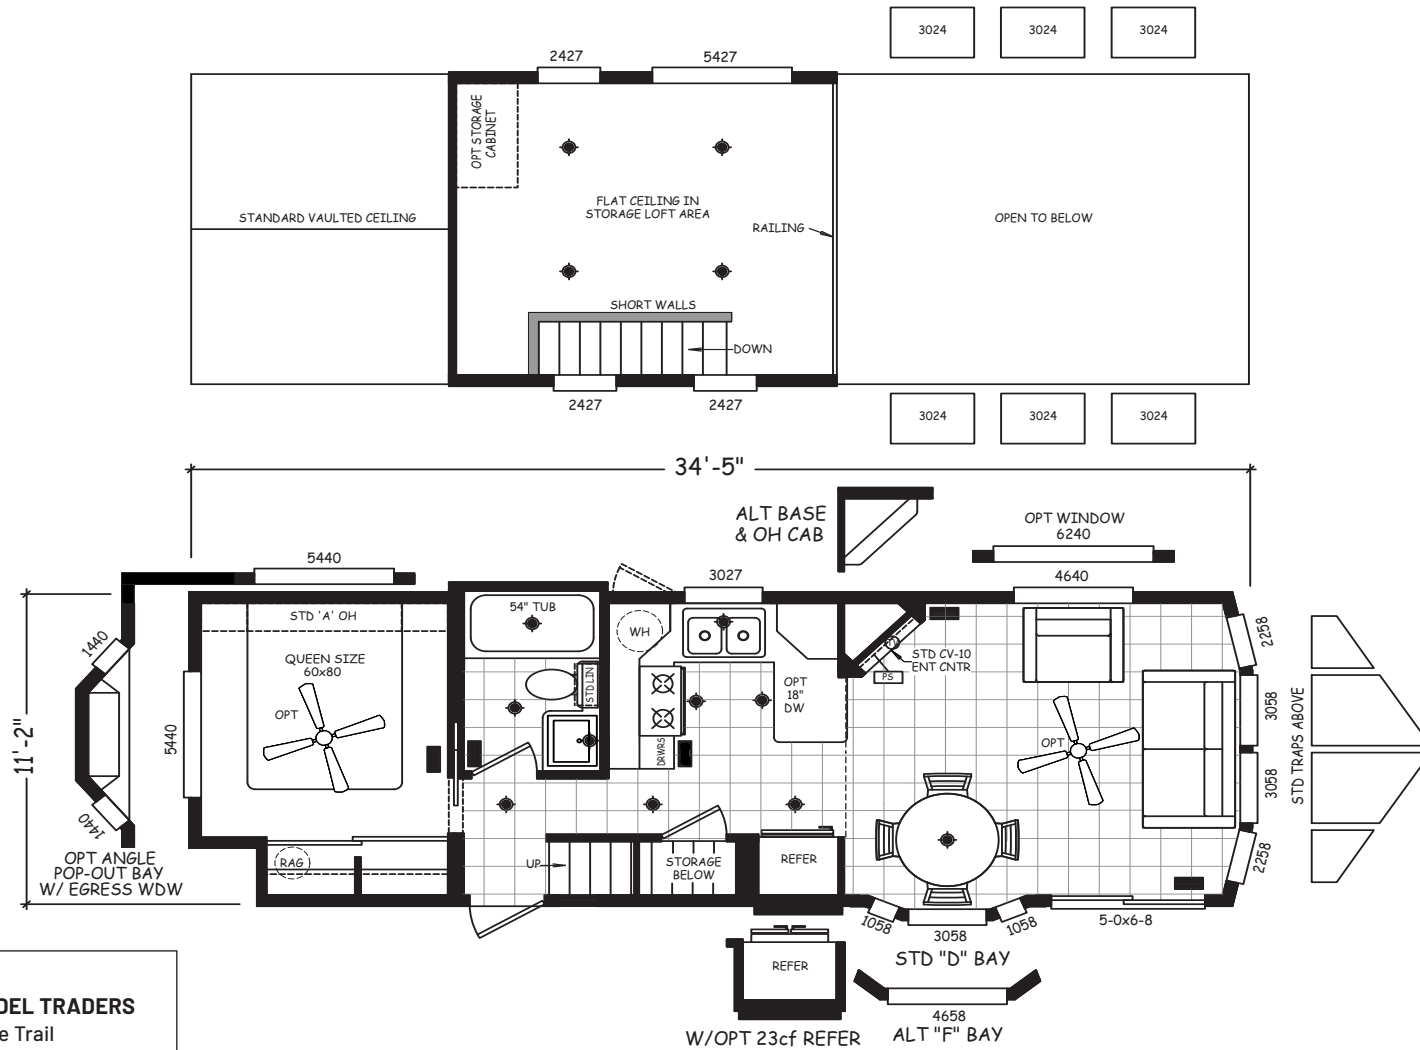

Quail Run

Alpine Loft Series

399 SQ. FT. (Approximate) 1 Bedroom, 1 Bath

Last Updated: 9-25-20

RV PARK MODEL TRADERS
11111 E. Apache Trail
Apache Junction, AZ 85120

RVPMT.com | 1-800-297-0775

IMPORTANT: Alta Cima Corp reserves the right to modify, cancel or substitute products or features of this event at any time without prior notice or obligation. Pictures and other promotional materials are representative and may depict or contain floor plans, square footages, elevations, options, upgrades, extra design features, decorations, floor coverings, specialty light fixtures, custom paint and wall coverings, window treatments, landscaping, sound and alarm systems, furnishings, appliances, and other designer/decorator features and amenities that are not included as part of the home and/or may not be available at all locations. Home, pricing and community information is subject to change, and homes to prior sale, at any time without notice or obligation. ©2020 Alta Cima Corp. All rights reserved.