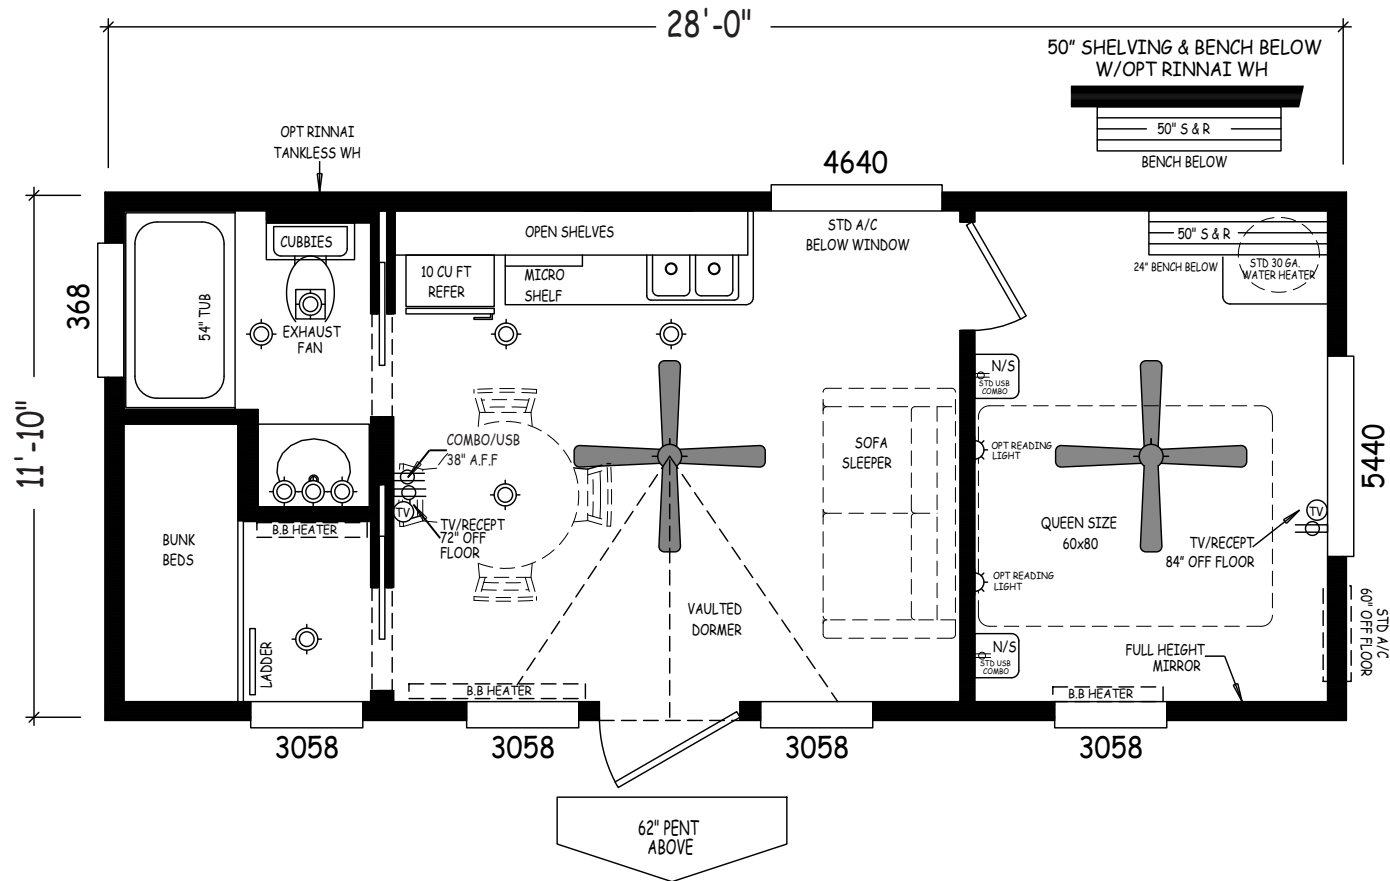

Pyrite

Creekside Cabins Series

399 SQ. FT. (Approximate) 1 Bedroom, 1 Bath

Last Updated: 9-21-20

RV PARK MODEL TRADERS
11111 E. Apache Trail
Apache Junction, AZ 85120

RVPMT.com | 1-800-297-0775

IMPORTANT: Alta Cima Corp reserves the right to modify, cancel or substitute products or features of this event at any time without prior notice or obligation. Pictures and other promotional materials are representative and may depict or contain floor plans, square footages, elevations, options, upgrades, extra design features, decorations, floor coverings, specialty light fixtures, custom paint and wall coverings, window treatments, landscaping, sound and alarm systems, furnishings, appliances, and other designer/decorator features and amenities that are not included as part of the home and/or may not be available at all locations. Home, pricing and community information is subject to change, and homes to prior sale, at any time without notice or obligation. ©2020 Alta Cima Corp. All rights reserved.