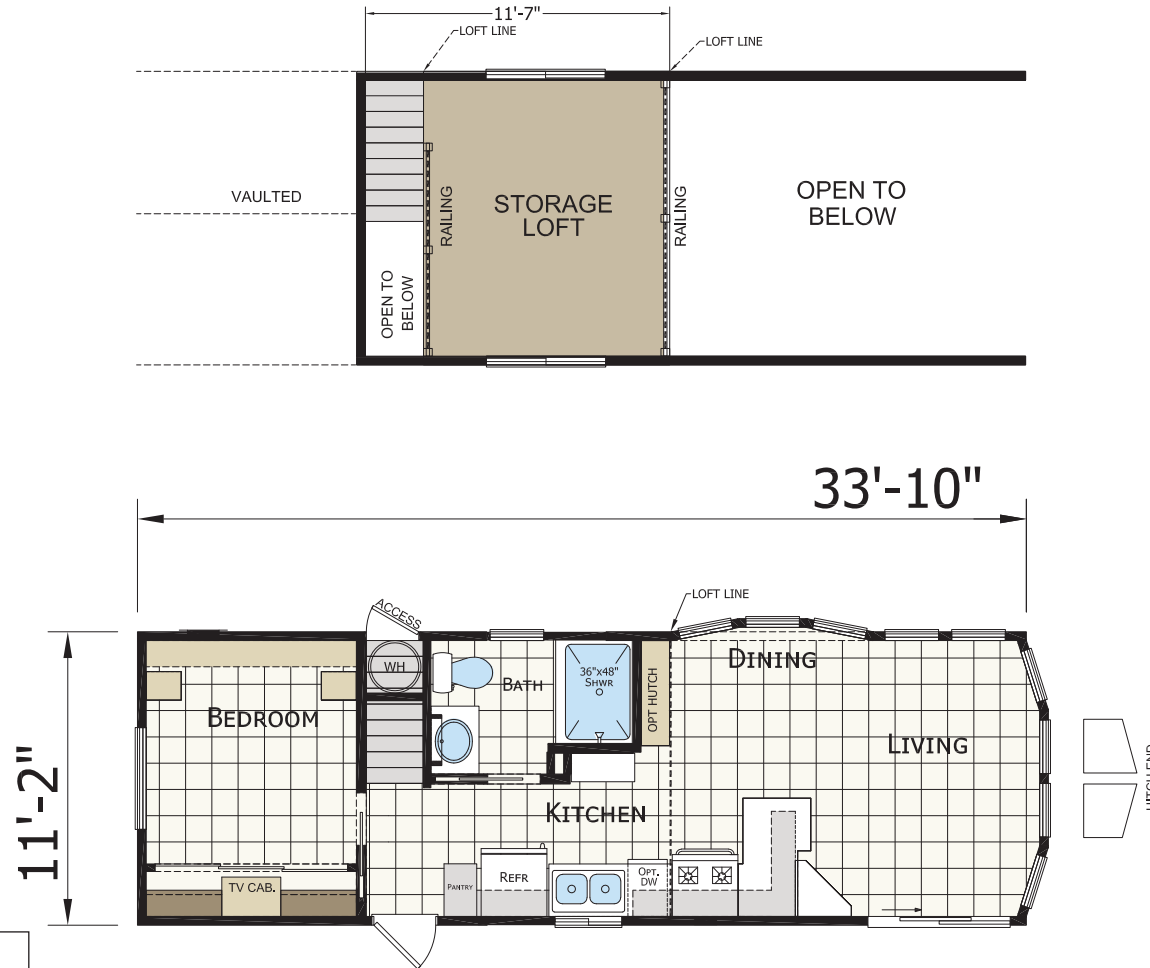

Pascal

Desert Vista Series

399 SQ. FT. (Approximate) 1 Bedroom, 1 Bath

Last Updated: 4-17-24

RV PARK MODEL TRADERS
11111 E. Apache Trail
Apache Junction, AZ 85120

RVPMT.com | 1-800-297-0775

IMPORTANT: Alta Cima Corp reserves the right to modify, cancel or substitute products or features of this event at any time without prior notice or obligation. Pictures and other promotional materials are representative and may depict or contain floor plans, square footages, elevations, options, upgrades, extra design features, decorations, floor coverings, specialty light fixtures, custom paint and wall coverings, window treatments, landscaping, sound and alarm systems, furnishings, appliances, and other designer/decorator features and amenities that are not included as part of the home and/or may not be available at all locations. Home, pricing and community information is subject to change, and homes to prior sale, at any time without notice or obligation. ©2020 Alta Cima Corp. All rights reserved.