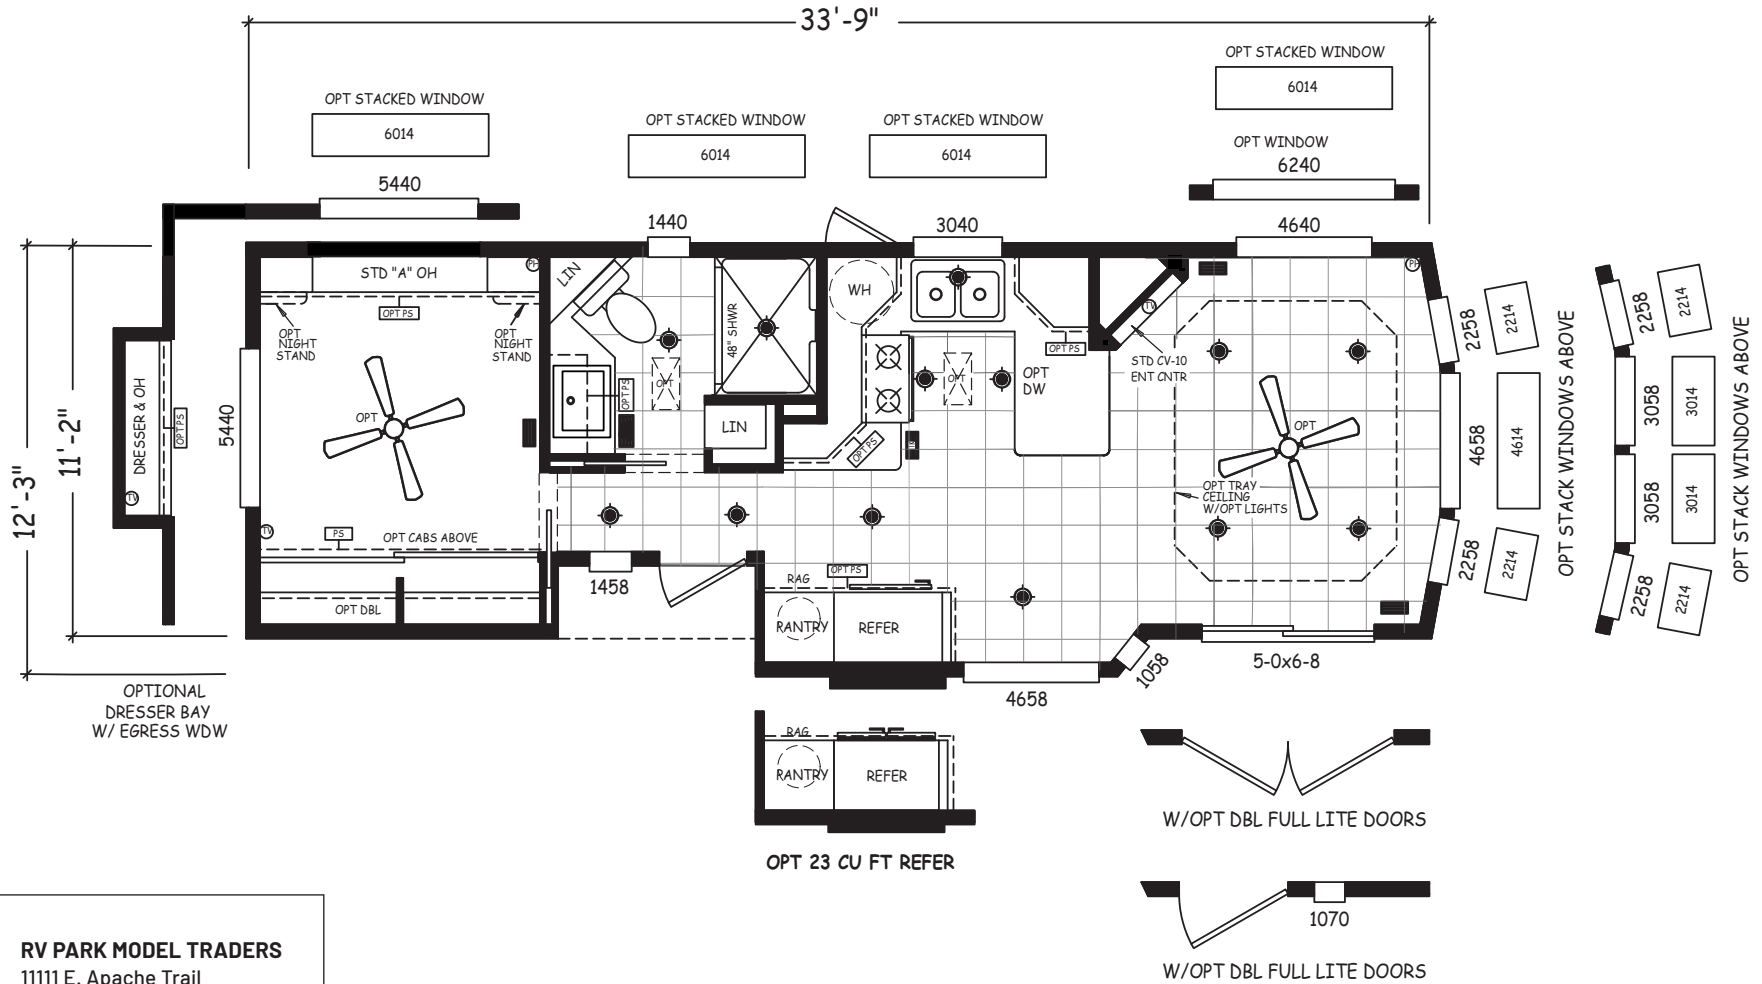

Oracle

Regal Series

399 SQ. FT. (Approximate) 1 Bedroom, 1 Bath

Last Updated: 11-16-22

RV PARK MODEL TRADERS
11111 E. Apache Trail
Apache Junction, AZ 85120

RVPMT.com | 1-800-297-0775

IMPORTANT: Alta Cima Corp reserves the right to modify, cancel or substitute products or features of this event at any time without prior notice or obligation. Pictures and other promotional materials are representative and may depict or contain floor plans, square footages, elevations, options, upgrades, extra design features, decorations, floor coverings, specialty light fixtures, custom paint and wall coverings, window treatments, landscaping, sound and alarm systems, furnishings, appliances, and other designer/decorator features and amenities that are not included as part of the home and/or may not be available at all locations. Home, pricing and community information is subject to change, and homes to prior sale, at any time without notice or obligation. ©2020 Alta Cima Corp. All rights reserved.