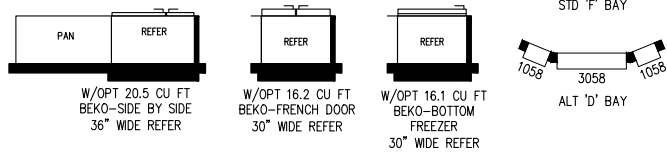

Mustang

Alpine Loft Series

399 SQ. FT. (Approximate) 1 Bedroom, 1 Bath

Last Updated: 1-27-25

RV PARK MODEL TRADERS
11111 E. Apache Trail
Apache Junction, AZ 85120

RVPMT.com | 1-800-297-0775

IMPORTANT: Alta Cima Corp reserves the right to modify, cancel or substitute products or features of this event at any time without prior notice or obligation. Pictures and other promotional materials are representative and may depict or contain floor plans, square footages, elevations, options, upgrades, extra design features, decorations, floor coverings, specialty light fixtures, custom paint and wall coverings, window treatments, landscaping, sound and alarm systems, furnishings, appliances, and other designer/decorator features and amenities that are not included as part of the home and/or may not be available at all locations. Home, pricing and community information is subject to change, and homes to prior sale, at any time without notice or obligation. ©2020 Alta Cima Corp. All rights reserved.