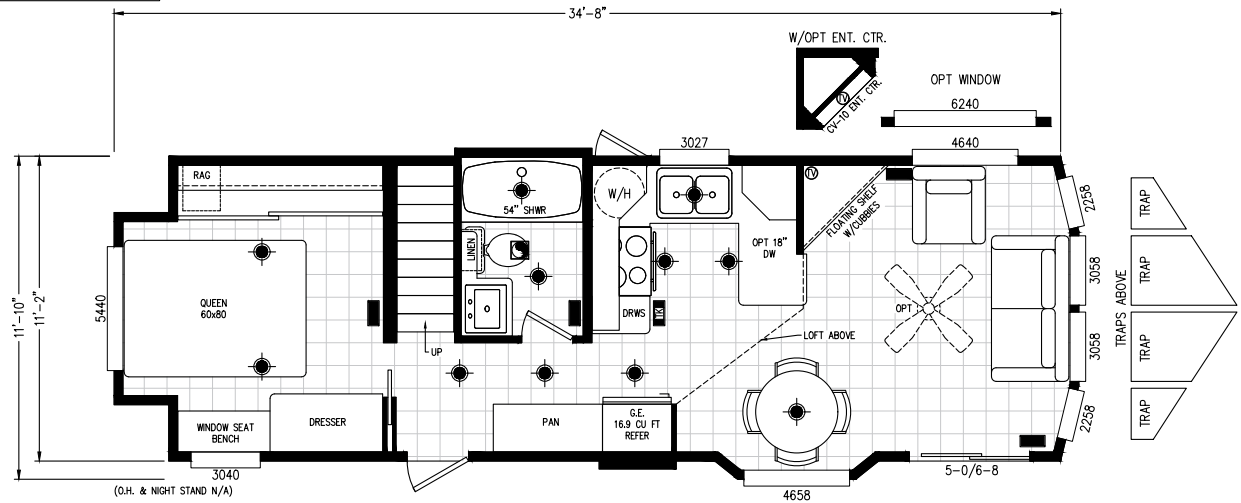

Mustang

Alpine Loft Series

399 SQ. FT. (Approximate) 1 Bedroom, 1 Bath

Last Updated: 1-27-25

RV PARK MODEL TRADERS
11111 E. Apache Trail
Apache Junction, AZ 85120

RVPMT.com | 1-800-297-0775

IMPORTANT: Alta Cima Corp reserves the right to modify, cancel or substitute products or features of this event at any time without prior notice or obligation. Pictures and other promotional materials are representative and may depict or contain floor plans, square footages, elevations, options, upgrades, extra design features, decorations, floor coverings, specialty light fixtures, custom paint and wall coverings, window treatments, landscaping, sound and alarm systems, furnishings, appliances, and other designer/decorator features and amenities that are not included as part of the home and/or may not be available at all locations. Home, pricing and community information is subject to change, and homes to prior sale, at any time without notice or obligation. ©2020 Alta Cima Corp. All rights reserved.