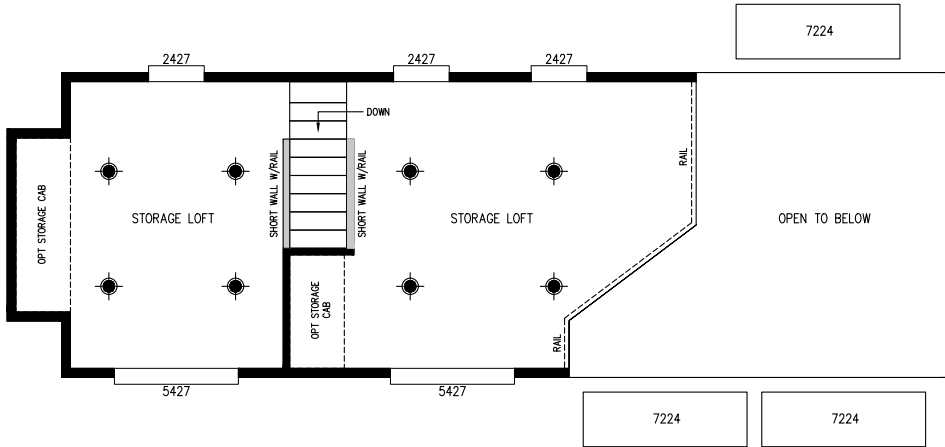

Mustang

Alpine Loft Series

399 SQ. FT. (Approximate) 1 Bedroom, 1 Bath

Last Updated: 1-27-25

RV PARK MODEL TRADERS
11111 E. Apache Trail
Apache Junction, AZ 85120

RVPMT.com | 1-800-297-0775

IMPORTANT: Alta Cima Corp reserves the right to modify, cancel or substitute products or features of this event at any time without prior notice or obligation. Pictures and other promotional materials are representative and may depict or contain floor plans, square footages, elevations, options, upgrades, extra design features, decorations, floor coverings, specialty light fixtures, custom paint and wall coverings, window treatments, landscaping, sound and alarm systems, furnishings, appliances, and other designer/decorator features and amenities that are not included as part of the home and/or may not be available at all locations. Home, pricing and community information is subject to change, and homes to prior sale, at any time without notice or obligation. ©2020 Alta Cima Corp. All rights reserved.