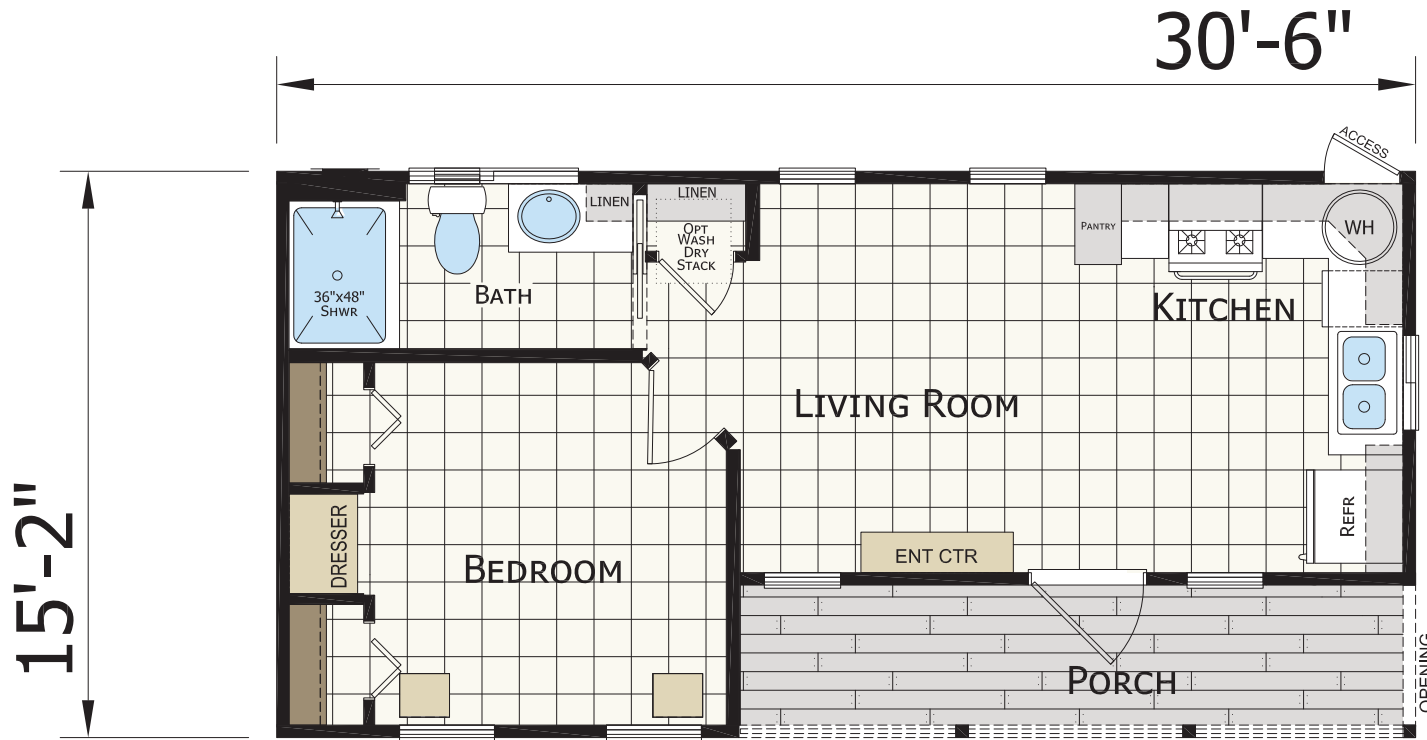

Mocking Jay

Desert Vista Series

400 SQ. FT. (Approximate) 1 Bedroom, 1 Bath

Last Updated: 4-17-24

RV PARK MODEL TRADERS
11111 E. Apache Trail
Apache Junction, AZ 85120

RVPMT.com | 1-800-297-0775

IMPORTANT: Alta Cima Corp reserves the right to modify, cancel or substitute products or features of this event at any time without prior notice or obligation. Pictures and other promotional materials are representative and may depict or contain floor plans, square footages, elevations, options, upgrades, extra design features, decorations, floor coverings, specialty light fixtures, custom paint and wall coverings, window treatments, landscaping, sound and alarm systems, furnishings, appliances, and other designer/decorator features and amenities that are not included as part of the home and/or may not be available at all locations. Home, pricing and community information is subject to change, and homes to prior sale, at any time without notice or obligation. ©2020 Alta Cima Corp. All rights reserved.