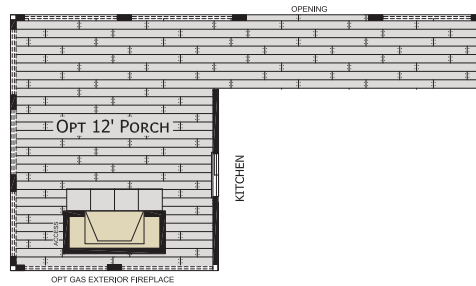

Mocking Jay

Desert Vista Series

400 SQ. FT. (Approximate) 1 Bedroom, 1 Bath

Last Updated: 4-17-24

RV PARK MODEL TRADERS
11111 E. Apache Trail
Apache Junction, AZ 85120

RVPMT.com | 1-800-297-0775

IMPORTANT: Alta Cima Corp reserves the right to modify, cancel or substitute products or features of this event at any time without prior notice or obligation. Pictures and other promotional materials are representative and may depict or contain floor plans, square footages, elevations, options, upgrades, extra design features, decorations, floor coverings, specialty light fixtures, custom paint and wall coverings, window treatments, landscaping, sound and alarm systems, furnishings, appliances, and other designer/decorator features and amenities that are not included as part of the home and/or may not be available at all locations. Home, pricing and community information is subject to change, and homes to prior sale, at any time without notice or obligation. ©2020 Alta Cima Corp. All rights reserved.