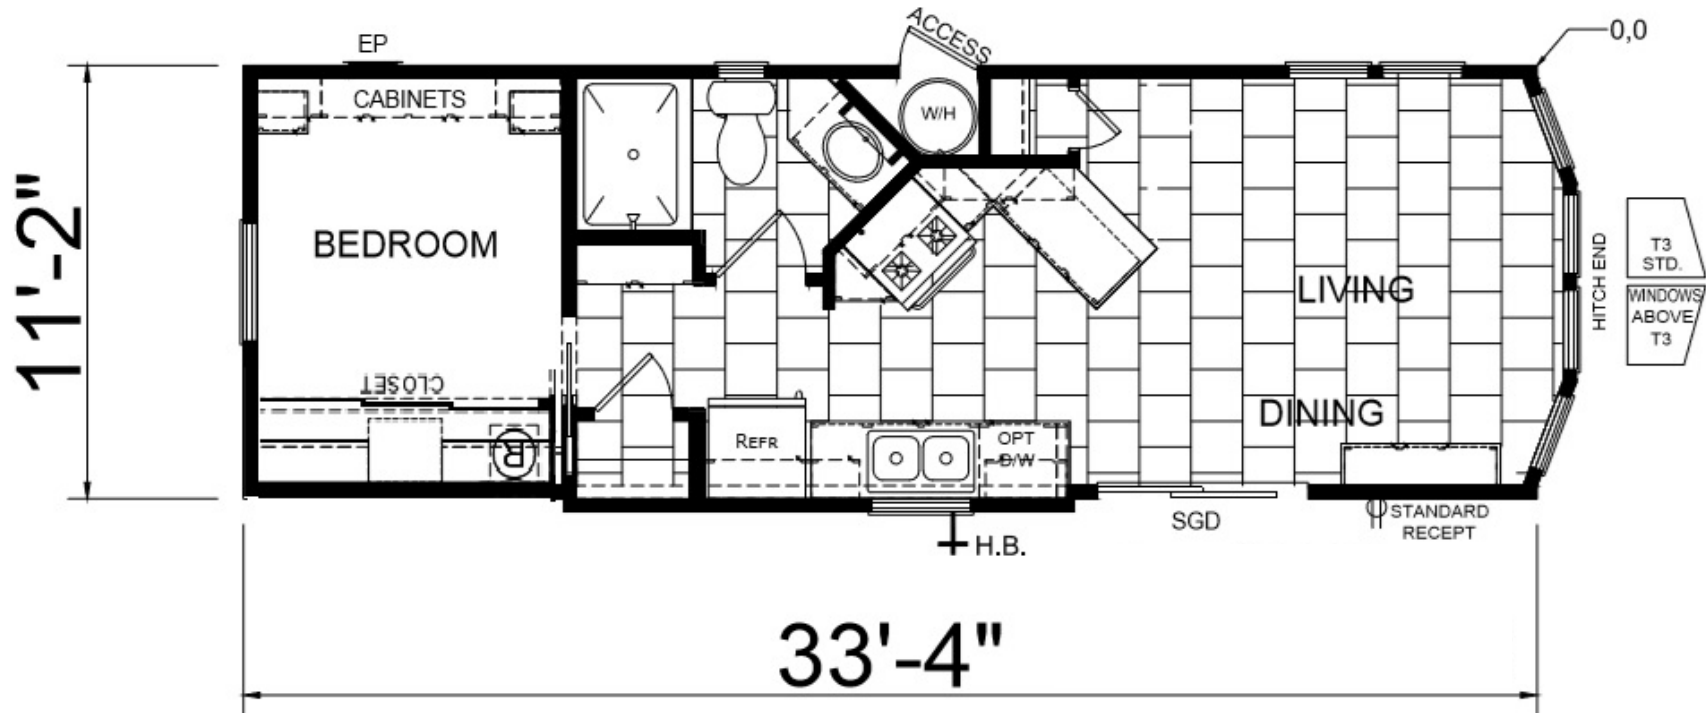

Meadow Lane

Royal Series

396 SQ. FT. (Approximate) 1 Bedroom, 1 Bath

Last Updated: 9-22-20

RV PARK MODEL TRADERS
11111 E. Apache Trail
Apache Junction, AZ 85120

RVPMT.com | 1-800-297-0775

IMPORTANT: Alta Cima Corp reserves the right to modify, cancel or substitute products or features of this event at any time without prior notice or obligation. Pictures and other promotional materials are representative and may depict or contain floor plans, square footages, elevations, options, upgrades, extra design features, decorations, floor coverings, specialty light fixtures, custom paint and wall coverings, window treatments, landscaping, sound and alarm systems, furnishings, appliances, and other designer/decorator features and amenities that are not included as part of the home and/or may not be available at all locations. Home, pricing and community information is subject to change, and homes to prior sale, at any time without notice or obligation. ©2020 Alta Cima Corp. All rights reserved.