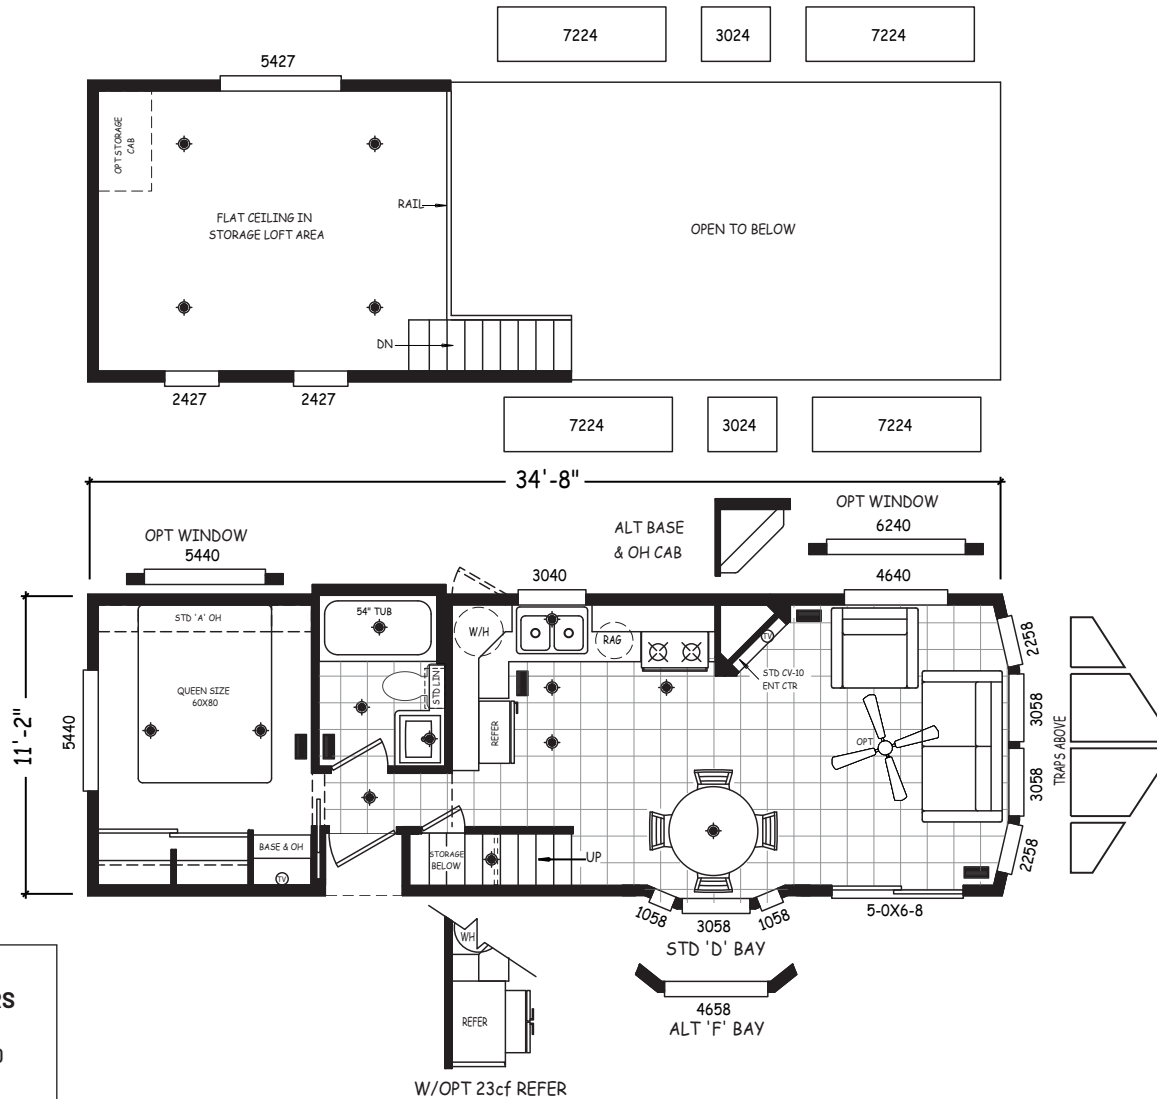

# Little Horse

Alpine Loft Series

399 SQ. FT. (Approximate) 1 Bedroom, 1 Bath

Last Updated: 9-25-20

**RV PARK MODEL TRADERS**  
11111 E. Apache Trail  
Apache Junction, AZ 85120

**RVPMT.com | 1-800-297-0775**