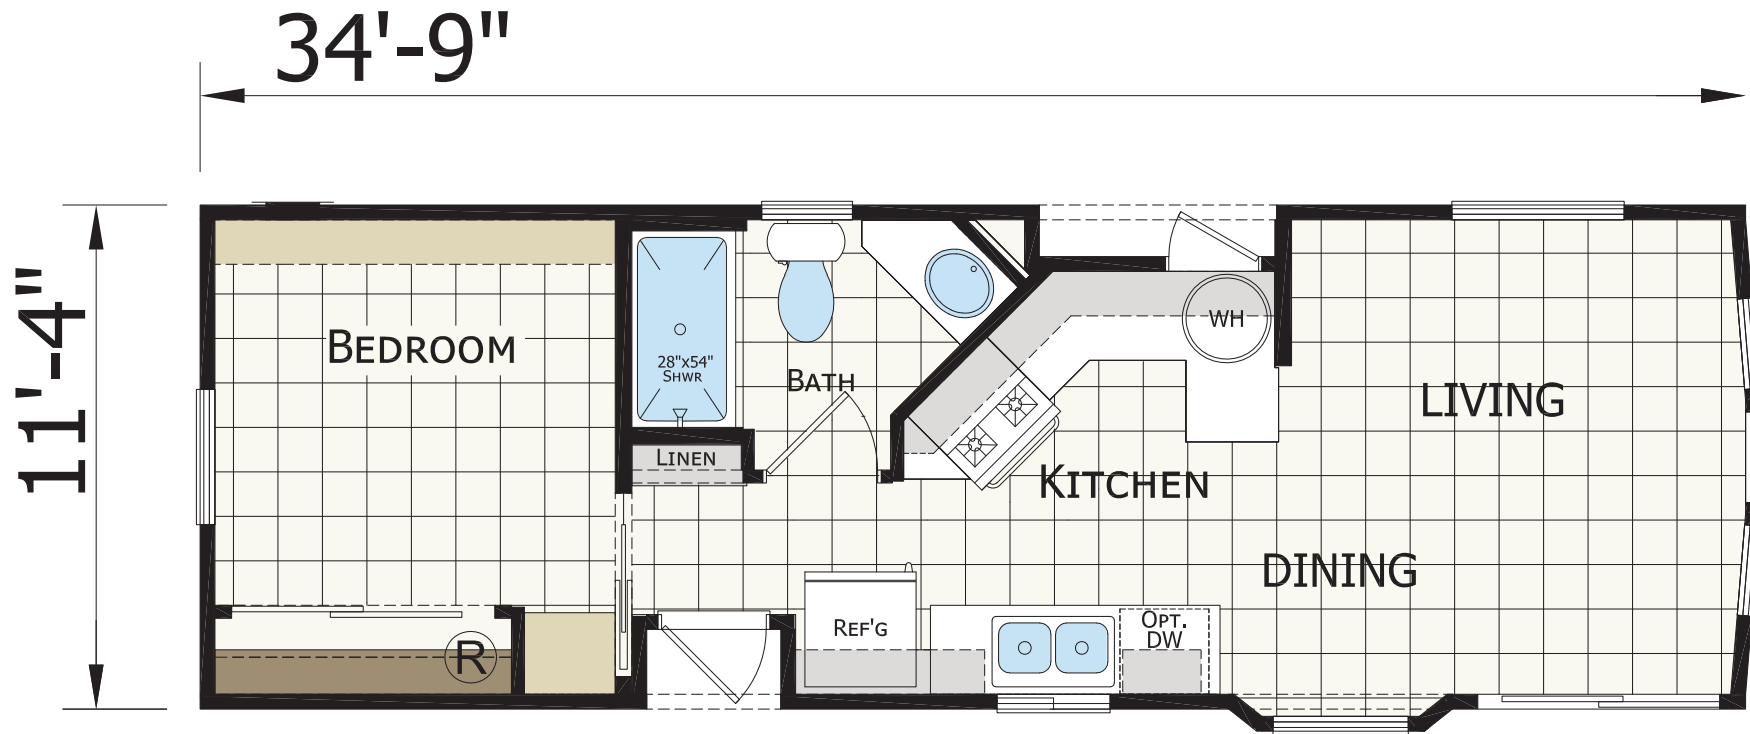

Kenworthy

Sonoran Series

399 SQ. FT. (Approximate) 1 Bedroom, 1 Bath

Last Updated: 4-17-24

RV PARK MODEL TRADERS
11111 E. Apache Trail
Apache Junction, AZ 85120

RVPMT.com | 1-800-297-0775

IMPORTANT: Alta Cima Corp reserves the right to modify, cancel or substitute products or features of this event at any time without prior notice or obligation. Pictures and other promotional materials are representative and may depict or contain floor plans, square footages, elevations, options, upgrades, extra design features, decorations, floor coverings, specialty light fixtures, custom paint and wall coverings, window treatments, landscaping, sound and alarm systems, furnishings, appliances, and other designer/decorator features and amenities that are not included as part of the home and/or may not be available at all locations. Home, pricing and community information is subject to change, and homes to prior sale, at any time without notice or obligation. ©2020 Alta Cima Corp. All rights reserved.