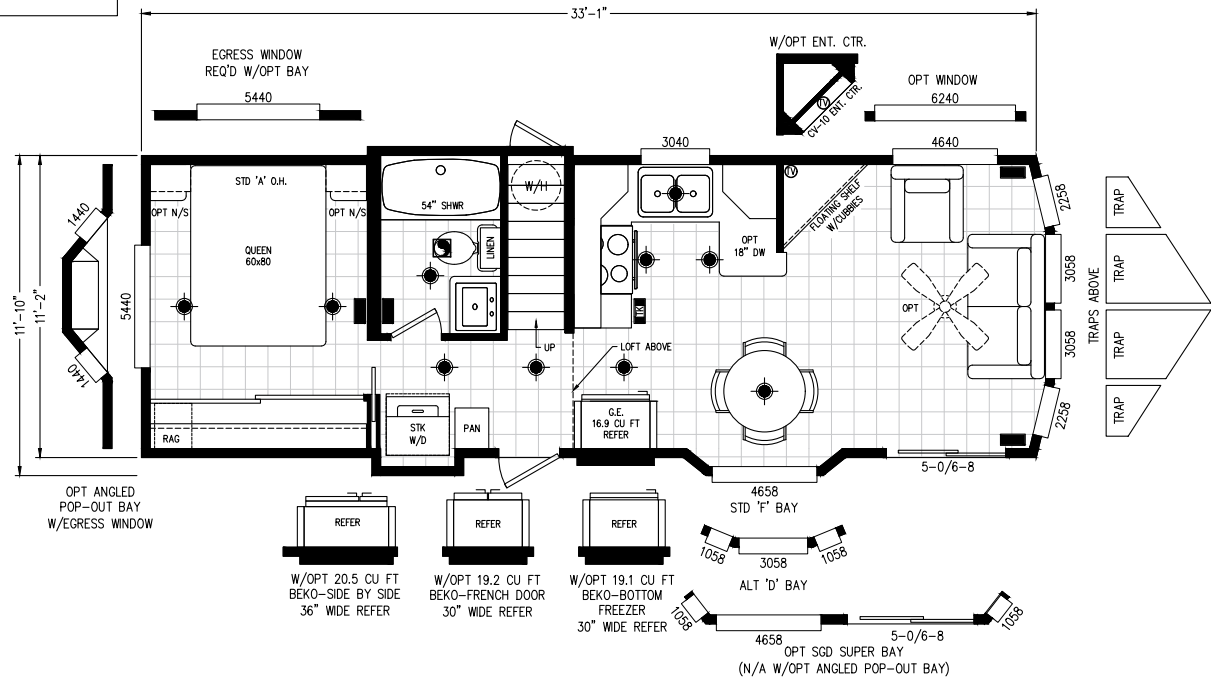

Kendrick

Alpine Loft Series

399 SQ. FT. (Approximate) 1 Bedroom, 1 Bath

Last Updated: 1-27-25

RV PARK MODEL TRADERS
11111 E. Apache Trail
Apache Junction, AZ 85120

RVPMT.com | 1-800-297-0775

IMPORTANT: Alta Cima Corp reserves the right to modify, cancel or substitute products or features of this event at any time without prior notice or obligation. Pictures and other promotional materials are representative and may depict or contain floor plans, square footages, elevations, options, upgrades, extra design features, decorations, floor coverings, specialty light fixtures, custom paint and wall coverings, window treatments, landscaping, sound and alarm systems, furnishings, appliances, and other designer/decorator features and amenities that are not included as part of the home and/or may not be available at all locations. Home, pricing and community information is subject to change, and homes to prior sale, at any time without notice or obligation. ©2020 Alta Cima Corp. All rights reserved.