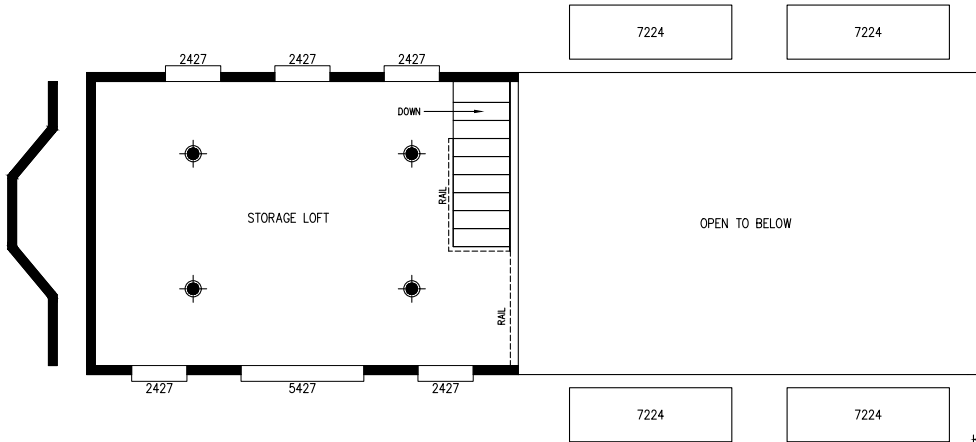

Kendrick

Alpine Loft Series

399 SQ. FT. (Approximate) 1 Bedroom, 1 Bath

Last Updated: 1-27-25

RV PARK MODEL TRADERS
11111 E. Apache Trail
Apache Junction, AZ 85120

RVPMT.com | 1-800-297-0775

IMPORTANT: Alta Cima Corp reserves the right to modify, cancel or substitute products or features of this event at any time without prior notice or obligation. Pictures and other promotional materials are representative and may depict or contain floor plans, square footages, elevations, options, upgrades, extra design features, decorations, floor coverings, specialty light fixtures, custom paint and wall coverings, window treatments, landscaping, sound and alarm systems, furnishings, appliances, and other designer/decorator features and amenities that are not included as part of the home and/or may not be available at all locations. Home, pricing and community information is subject to change, and homes to prior sale, at any time without notice or obligation. ©2020 Alta Cima Corp. All rights reserved.