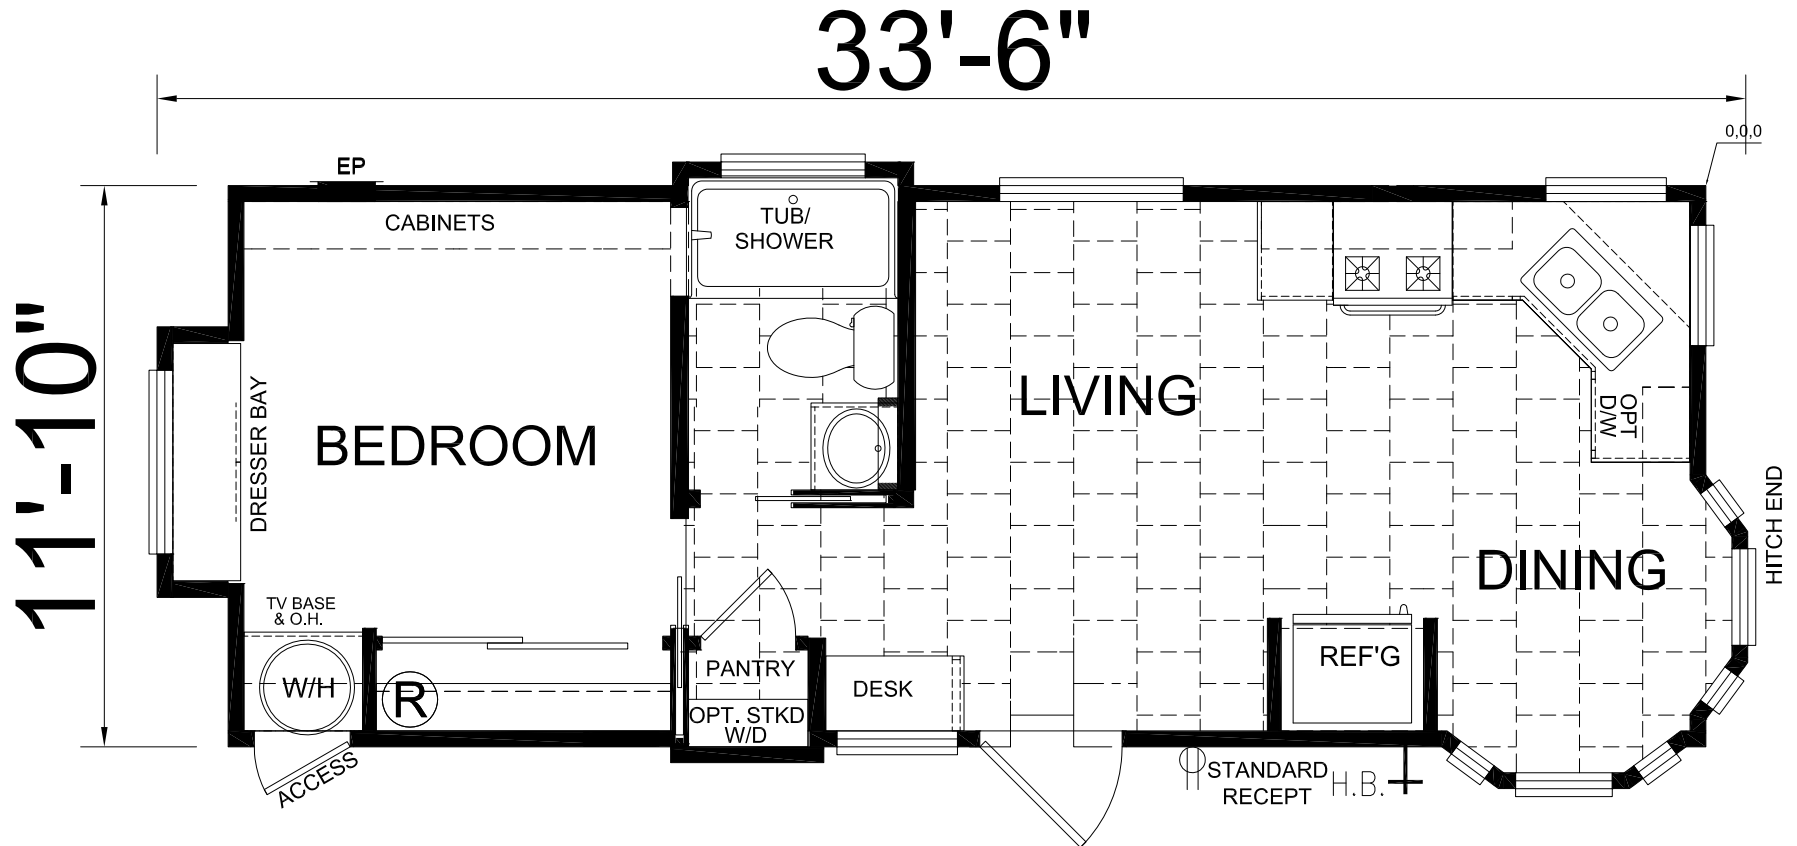

Jackrabbit

Desert Vista Series

399 SQ. FT. (Approximate) 1 Bedroom, 1 Bath

Last Updated: 9-21-20

RV PARK MODEL TRADERS
11111 E. Apache Trail
Apache Junction, AZ 85120

RVPMT.com | 1-800-297-0775

IMPORTANT: Alta Cima Corp reserves the right to modify, cancel or substitute products or features of this event at any time without prior notice or obligation. Pictures and other promotional materials are representative and may depict or contain floor plans, square footages, elevations, options, upgrades, extra design features, decorations, floor coverings, specialty light fixtures, custom paint and wall coverings, window treatments, landscaping, sound and alarm systems, furnishings, appliances, and other designer/decorator features and amenities that are not included as part of the home and/or may not be available at all locations. Home, pricing and community information is subject to change, and homes to prior sale, at any time without notice or obligation. ©2020 Alta Cima Corp. All rights reserved.