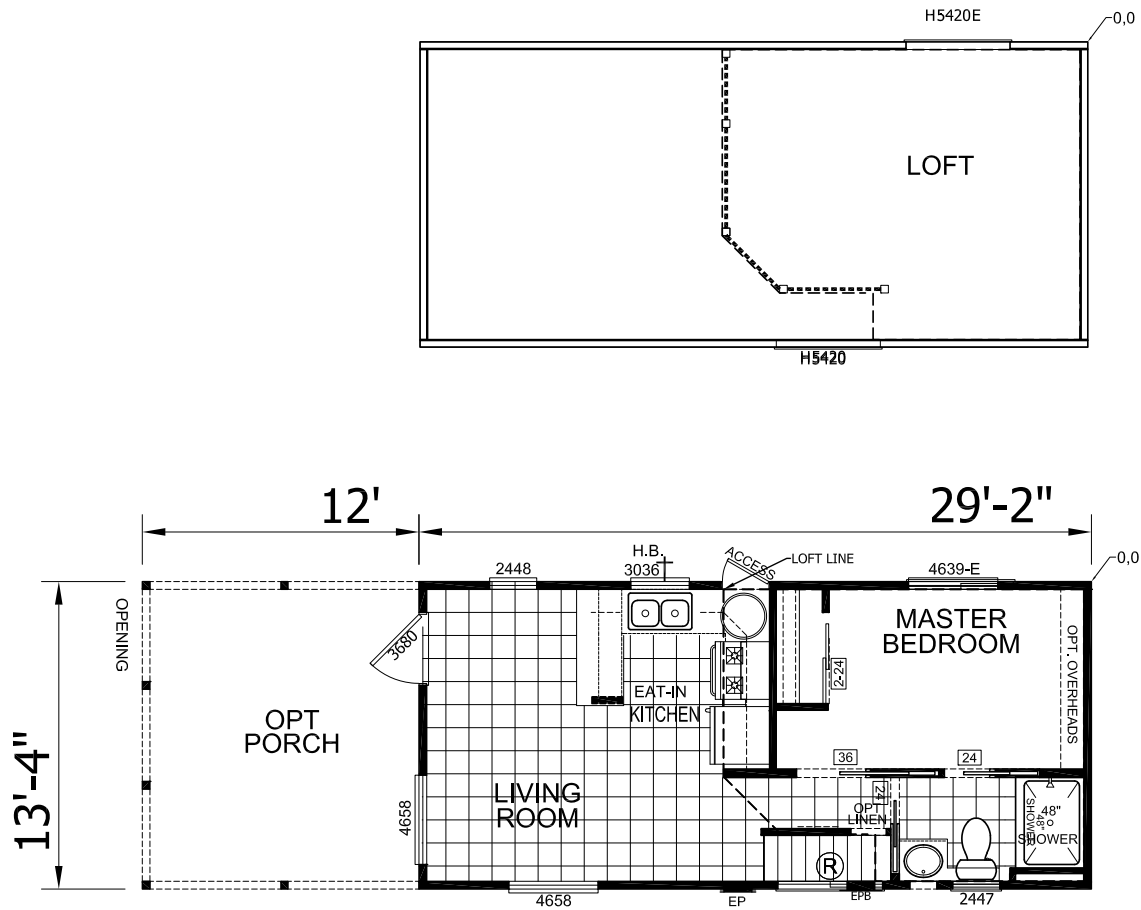

Hearn

Sonoran Series

399 SQ. FT. (Approximate) 1 Bedroom, 1 Bath

Last Updated: 3-27-24

RV PARK MODEL TRADERS
11111 E. Apache Trail
Apache Junction, AZ 85120

RVPMT.com | 1-800-297-0775

IMPORTANT: Alta Cima Corp reserves the right to modify, cancel or substitute products or features of this event at any time without prior notice or obligation. Pictures and other promotional materials are representative and may depict or contain floor plans, square footages, elevations, options, upgrades, extra design features, decorations, floor coverings, specialty light fixtures, custom paint and wall coverings, window treatments, landscaping, sound and alarm systems, furnishings, appliances, and other designer/decorator features and amenities that are not included as part of the home and/or may not be available at all locations. Home, pricing and community information is subject to change, and homes to prior sale, at any time without notice or obligation. ©2020 Alta Cima Corp. All rights reserved.