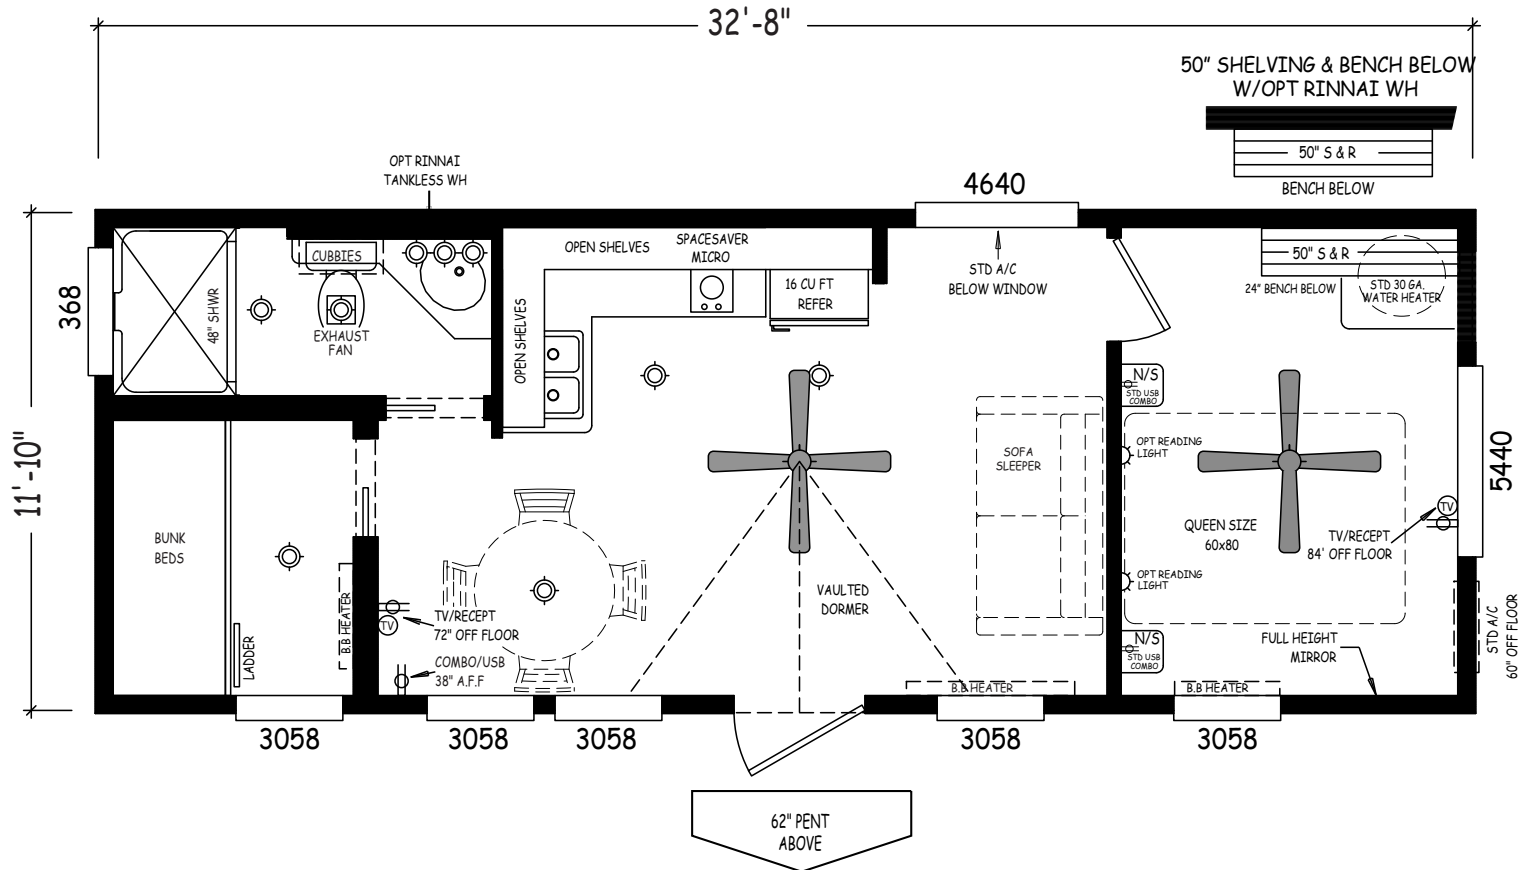

# Hance

Creekside Cabins Series

399 SQ. FT. (Approximate) 1 Bedroom, 1 Bath

Last Updated: 9-21-20

**RV PARK MODEL TRADERS**  
11111 E. Apache Trail  
Apache Junction, AZ 85120

**RVPMT.com | 1-800-297-0775**