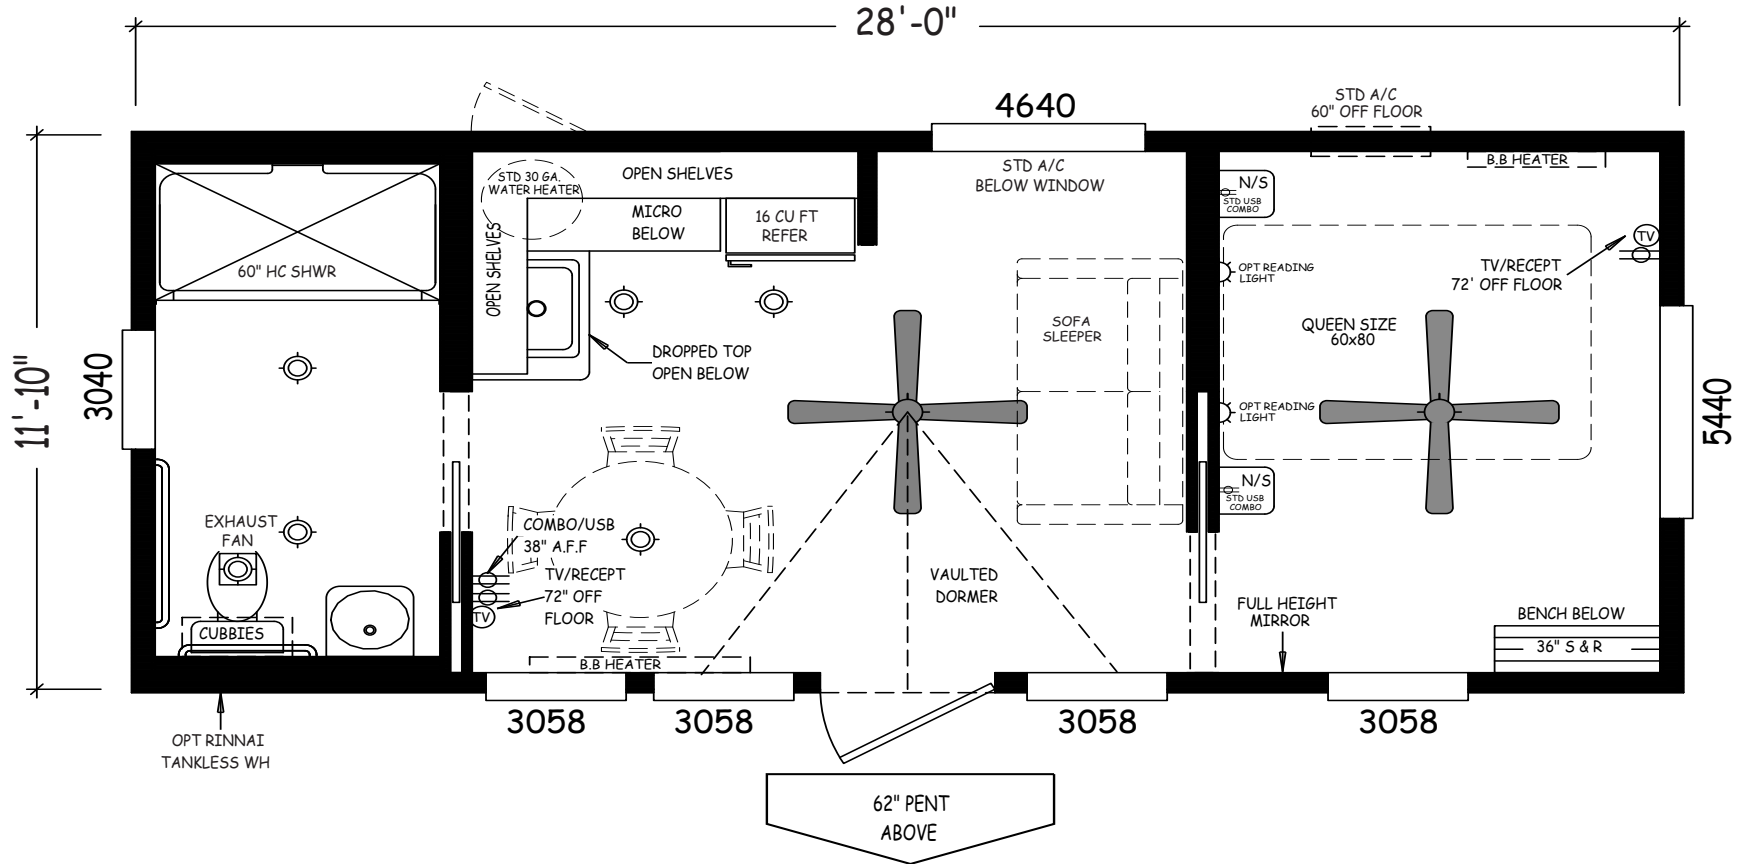

Forest Meadows

Creekside Cabins Series

399 SQ. FT. (Approximate) 1 Bedroom, 1 Bath

Last Updated: 9-21-20

RV PARK MODEL TRADERS
11111 E. Apache Trail
Apache Junction, AZ 85120

RVPMT.com | 1-800-297-0775

IMPORTANT: Alta Cima Corp reserves the right to modify, cancel or substitute products or features of this event at any time without prior notice or obligation. Pictures and other promotional materials are representative and may depict or contain floor plans, square footages, elevations, options, upgrades, extra design features, decorations, floor coverings, specialty light fixtures, custom paint and wall coverings, window treatments, landscaping, sound and alarm systems, furnishings, appliances, and other designer/decorator features and amenities that are not included as part of the home and/or may not be available at all locations. Home, pricing and community information is subject to change, and homes to prior sale, at any time without notice or obligation. ©2020 Alta Cima Corp. All rights reserved.