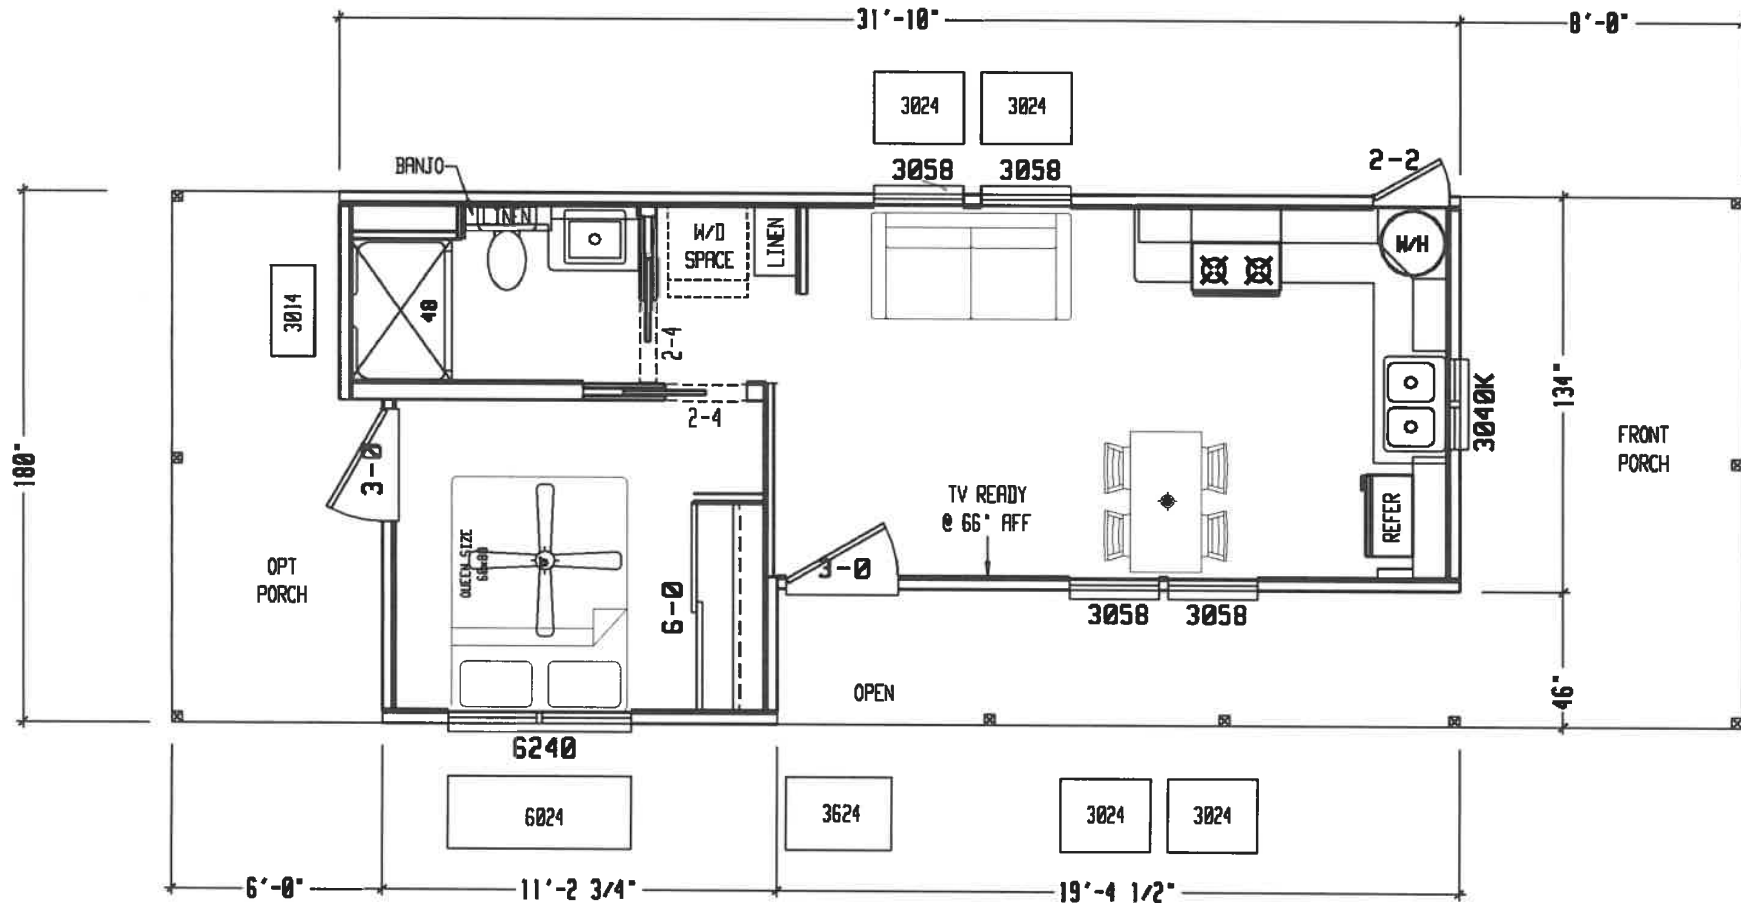

# Felspar

Antigua Series

399 SQ. FT. (Approximate) 1 Bedroom, 1 Bath

Last Updated: 2-10-21

**RV PARK MODEL TRADERS**  
11111 E. Apache Trail  
Apache Junction, AZ 85120

**RVPMT.com | 1-800-297-0775**

**IMPORTANT:** Alta Cima Corp reserves the right to modify, cancel or substitute products or features of this event at any time without prior notice or obligation. Pictures and other promotional materials are representative and may depict or contain floor plans, square footages, elevations, options, upgrades, extra design features, decorations, floor coverings, specialty light fixtures, custom paint and wall coverings, window treatments, landscaping, sound and alarm systems, furnishings, appliances, and other designer/decorator features and amenities that are not included as part of the home and/or may not be available at all locations. Home, pricing and community information is subject to change, and homes to prior sale, at any time without notice or obligation. ©2020 Alta Cima Corp. All rights reserved.