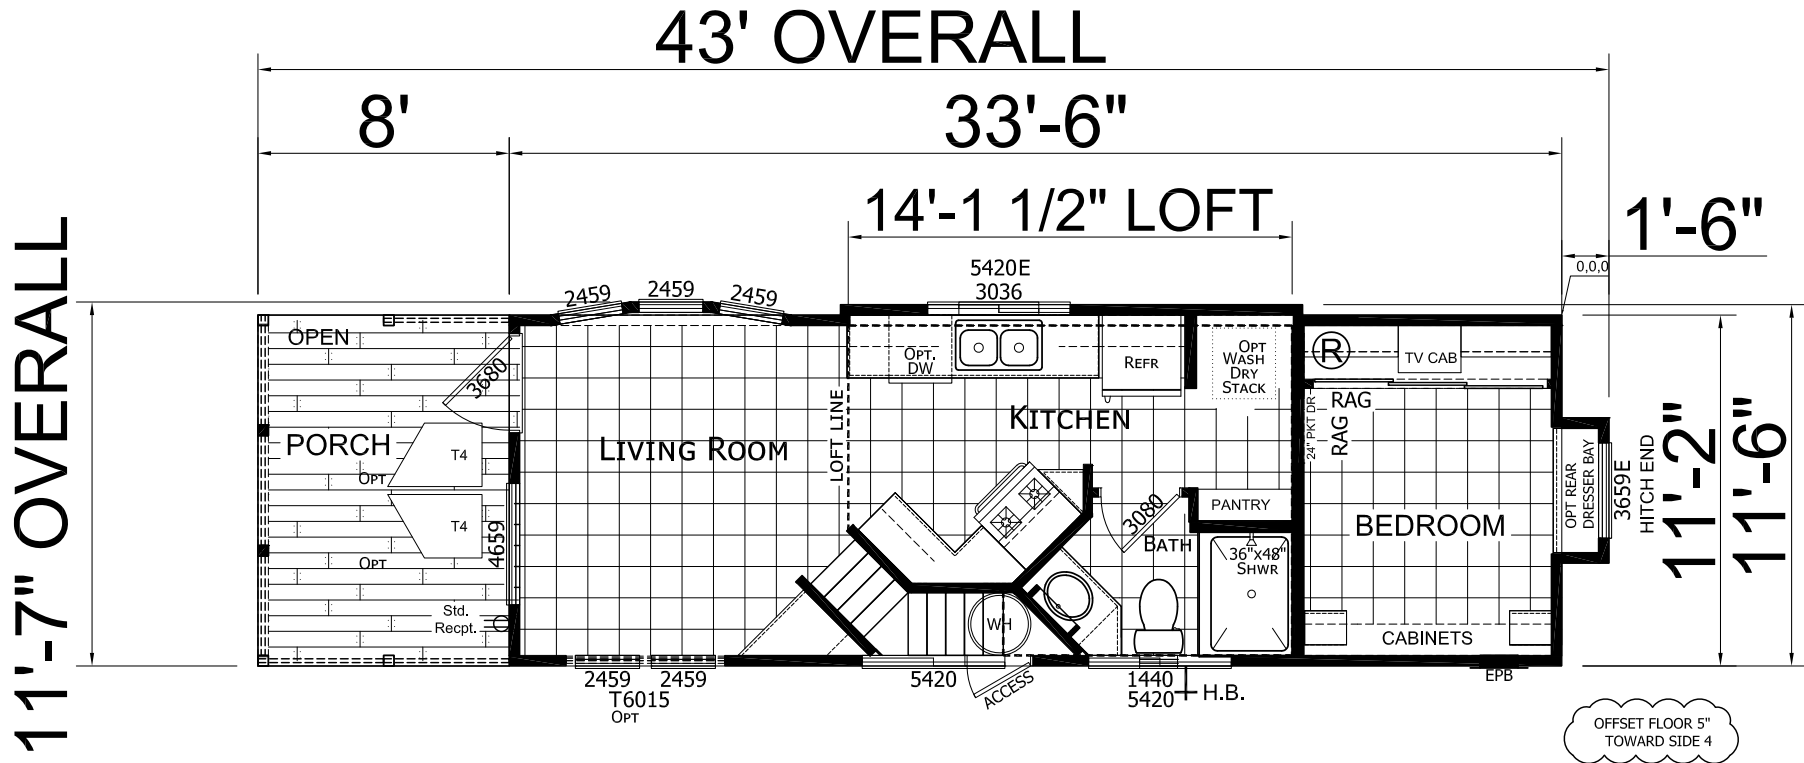

Dreyfus

Desert Vista Series

399 SQ. FT. (Approximate) 1 Bedroom, 1 Bath

Last Updated: 12-11-23

OFFSET FLOOR 5" TOWARD SIDE 4

RV PARK MODEL TRADERS
11111 E. Apache Trail
Apache Junction, AZ 85120

RVPMT.com | 1-800-297-0775